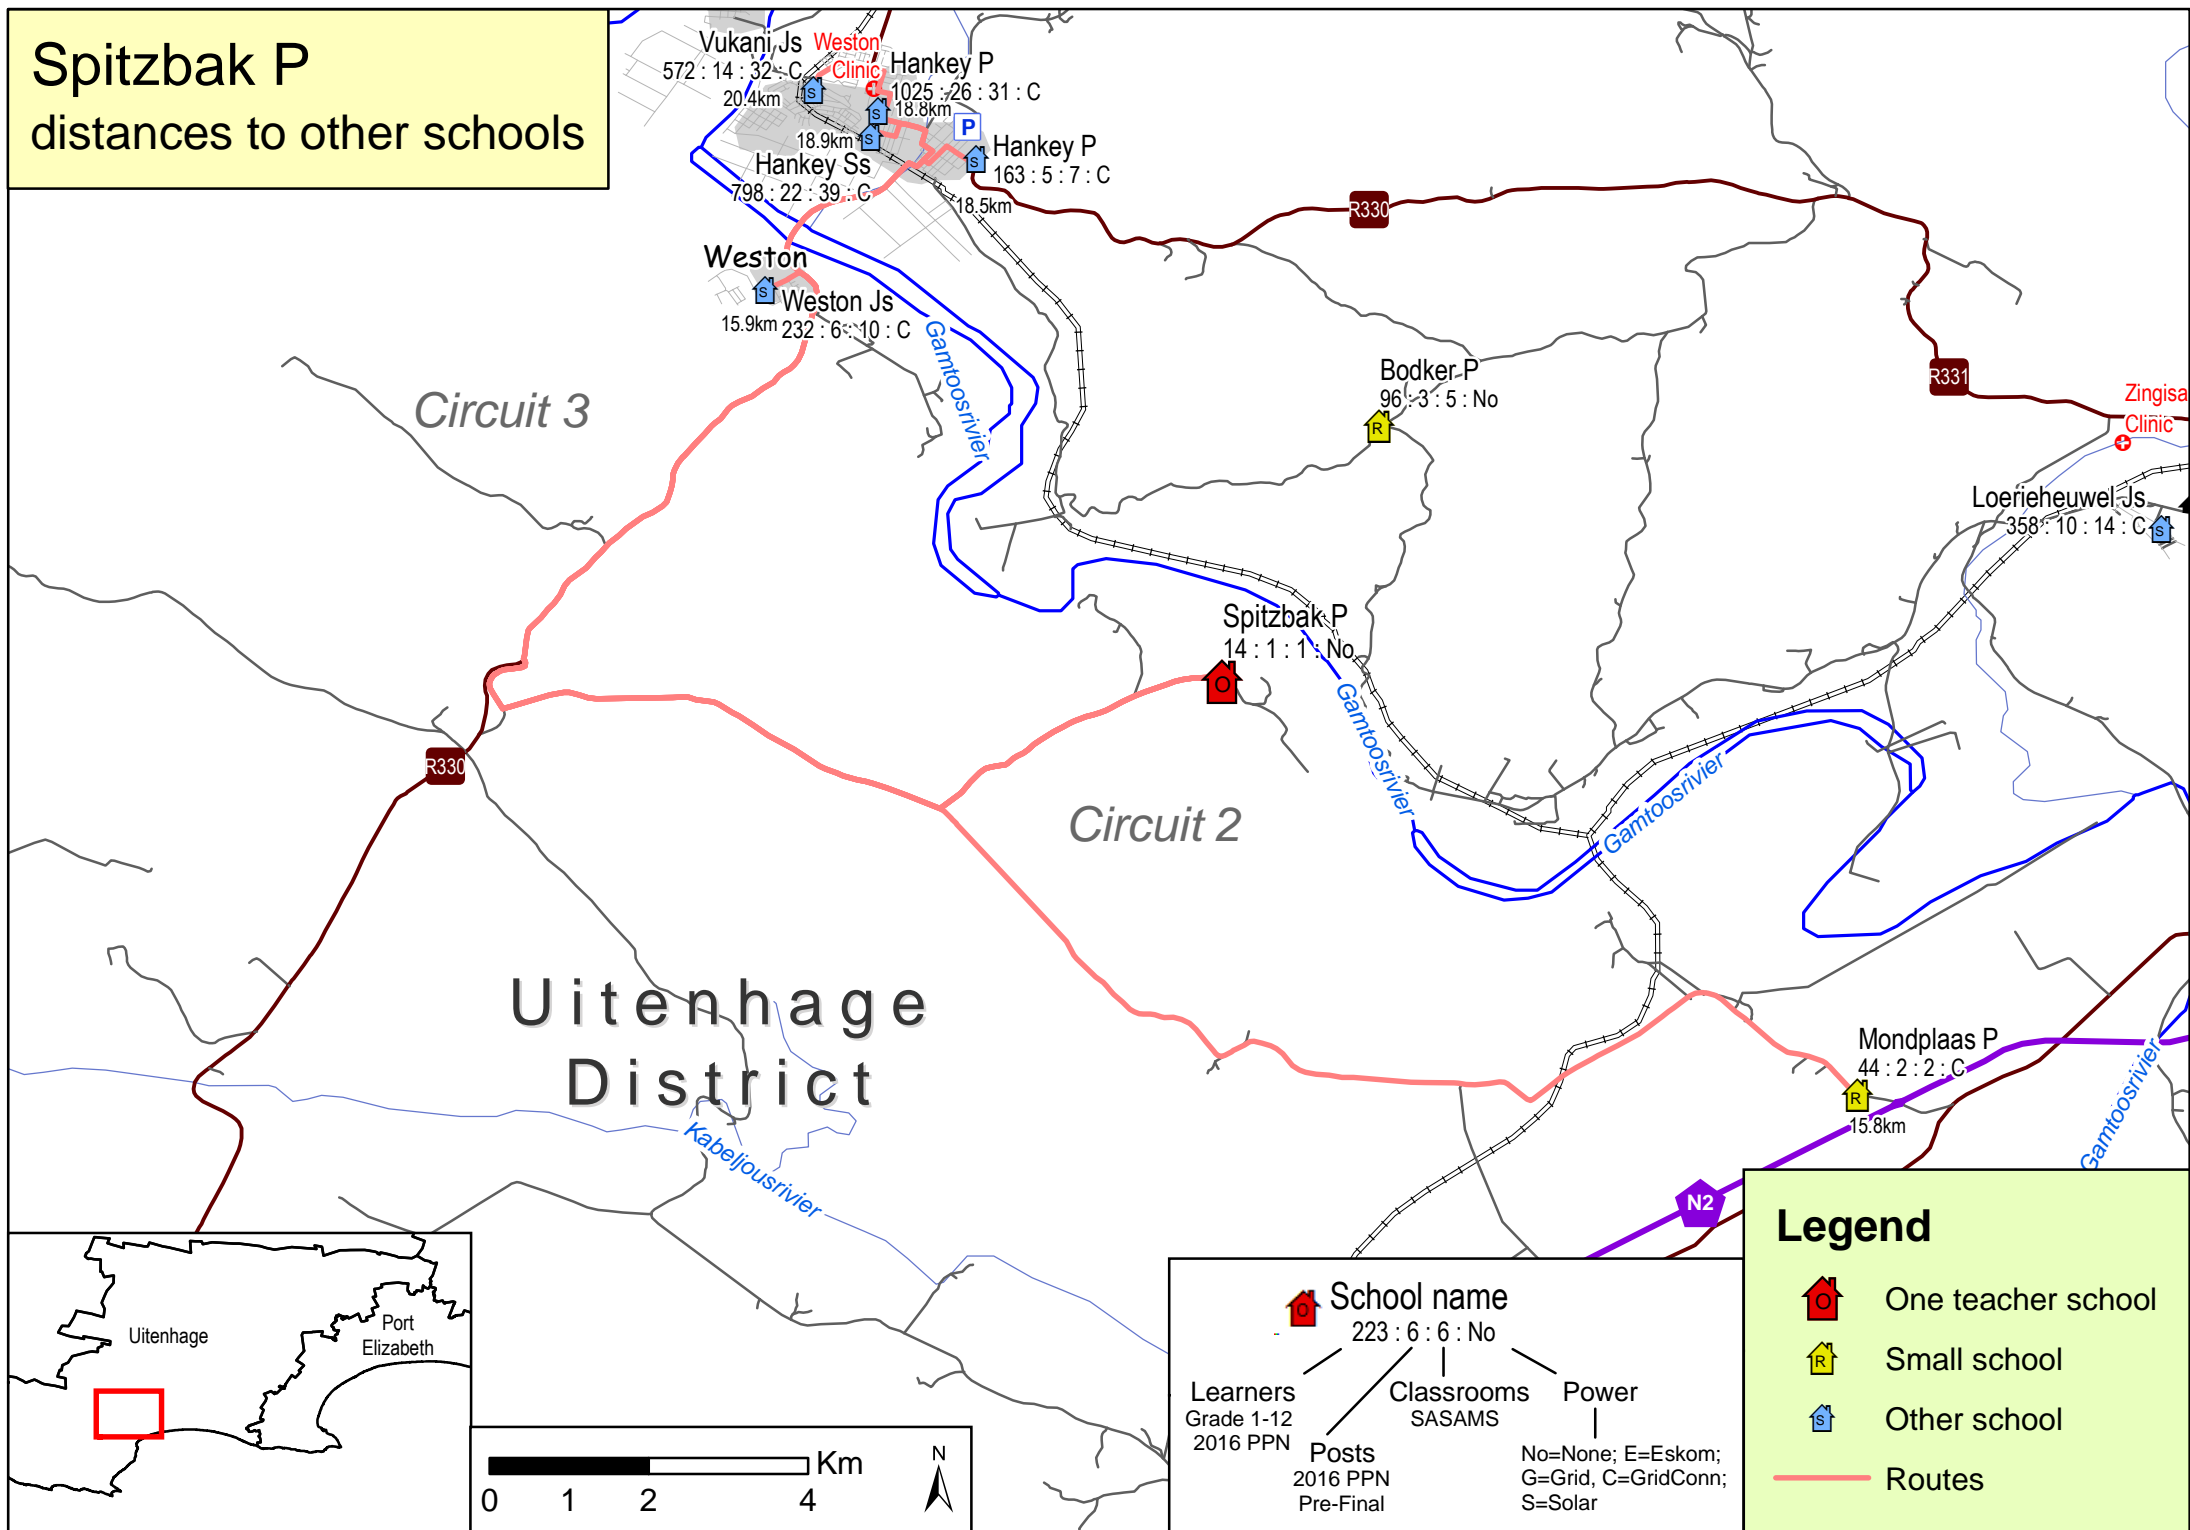

Spitzbak P

distances to other schools

Uitenhage District

Circuit 2

Circuit 3

Legend

- One teacher school
- Small school
- Other school
- Routes

School name
223 : 6 : 6 : No