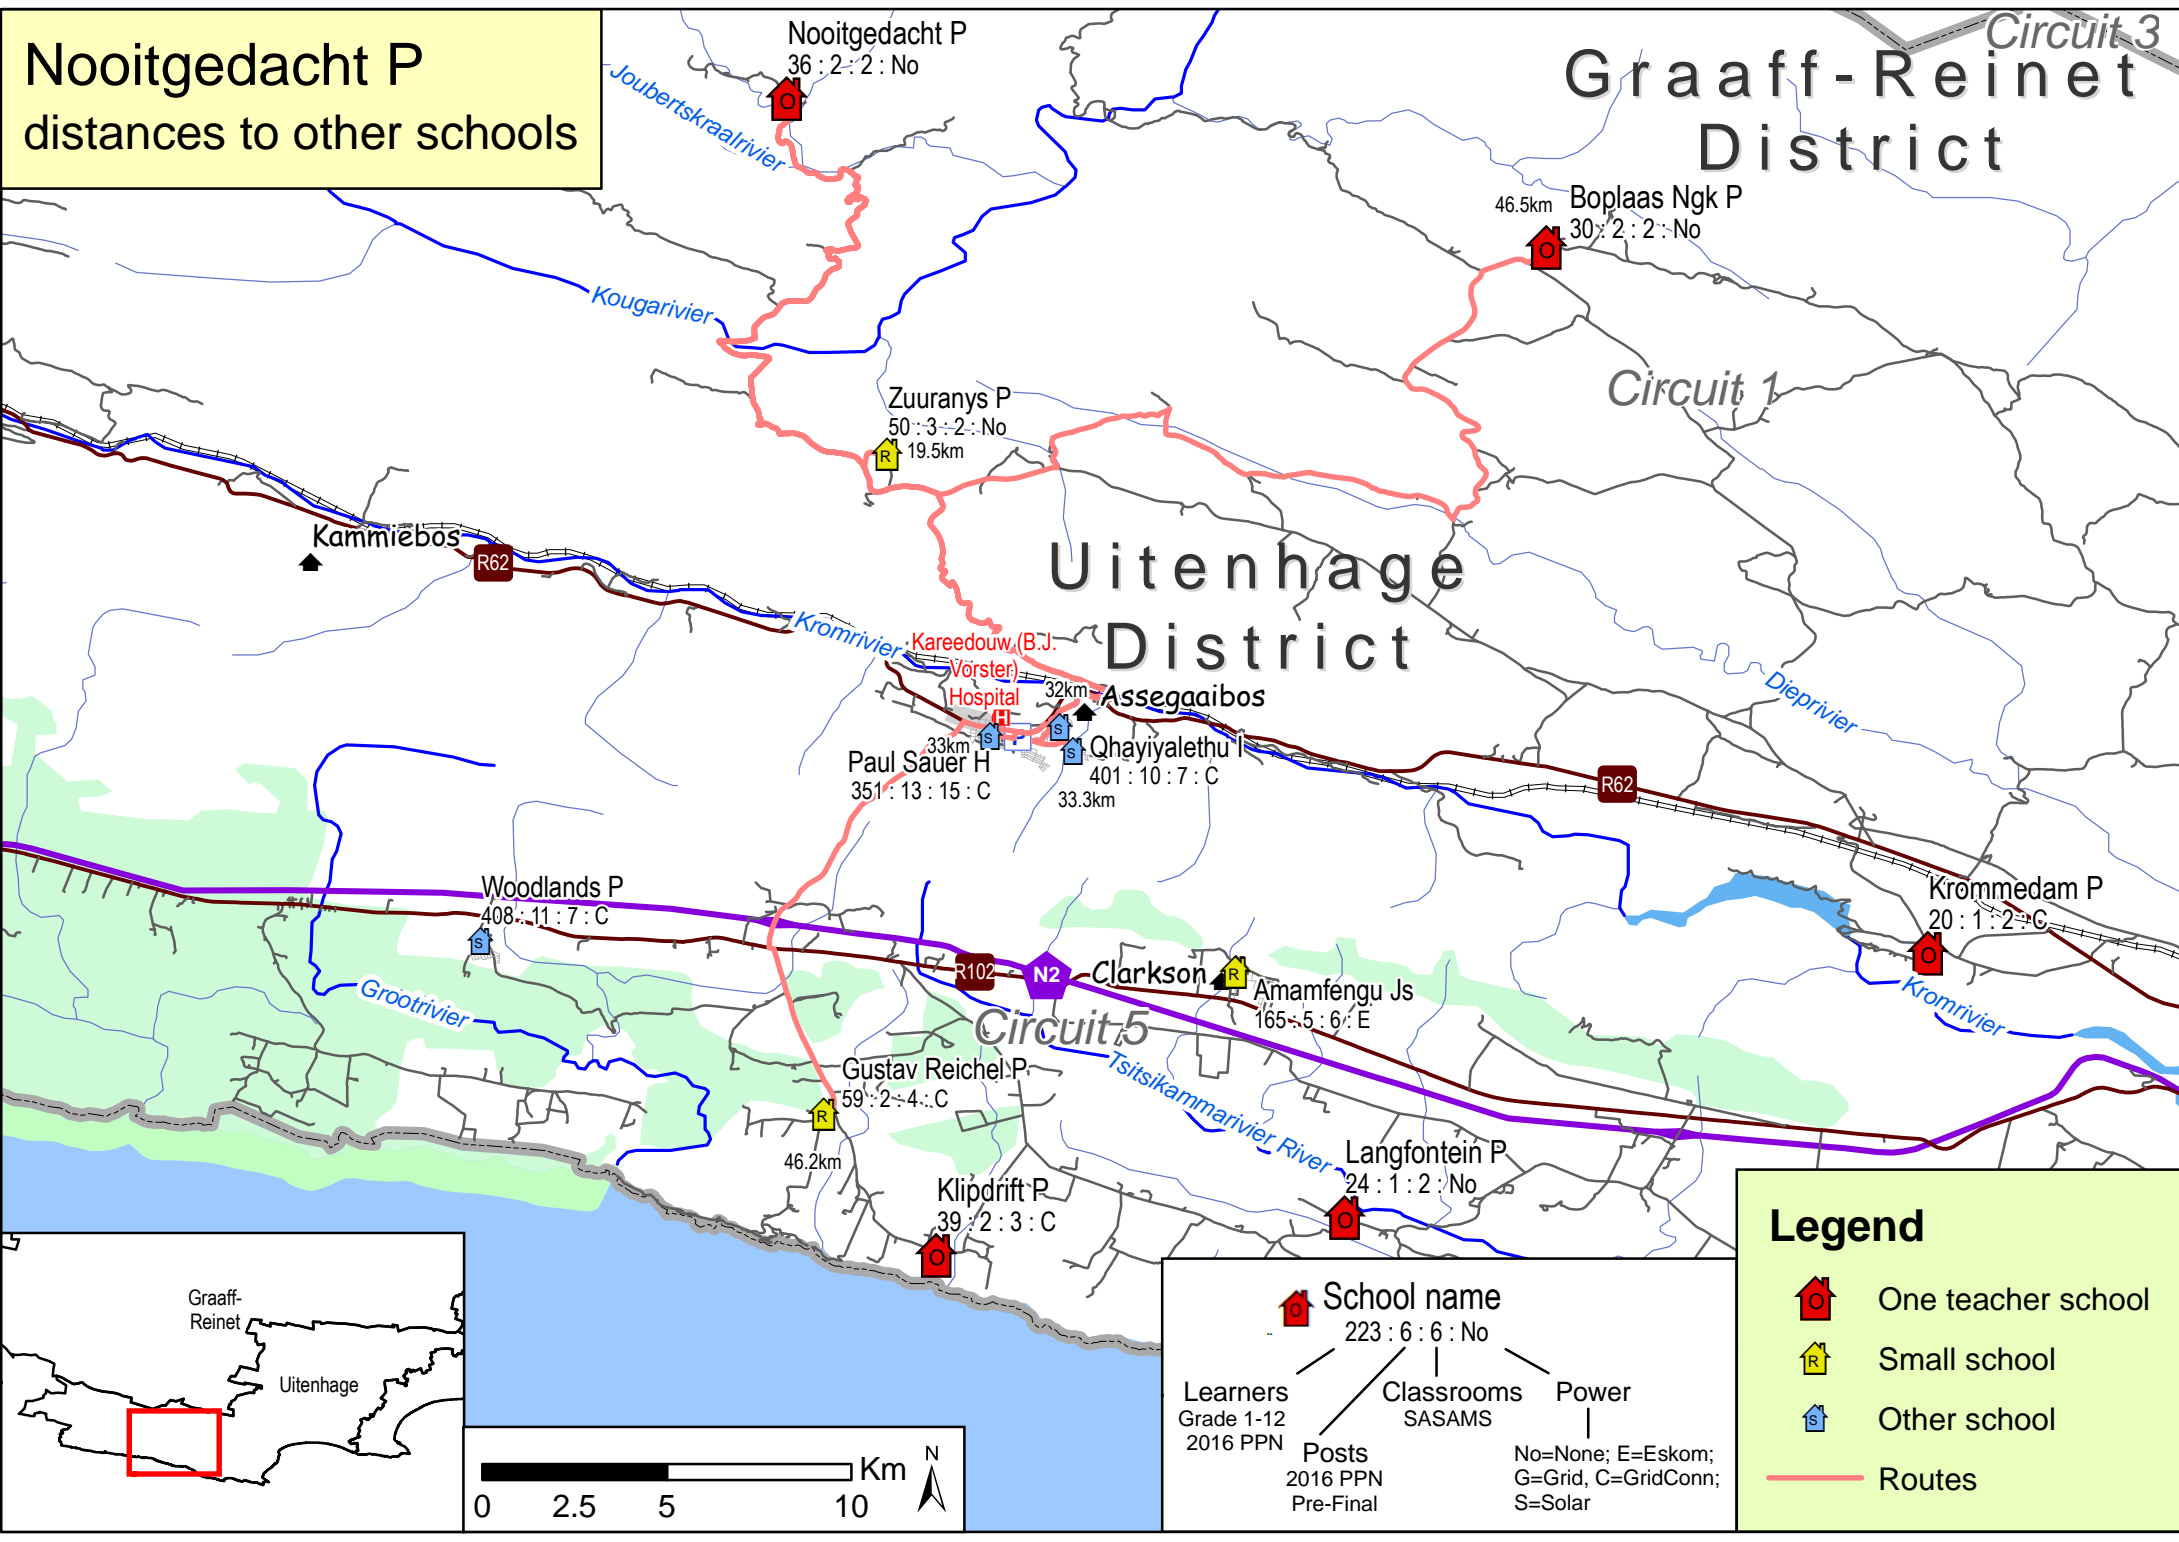

Nooitgedacht P distances to other schools

Graaff-Reinet District

Legend

- One teacher school
- Small school
- Other school
- Routes