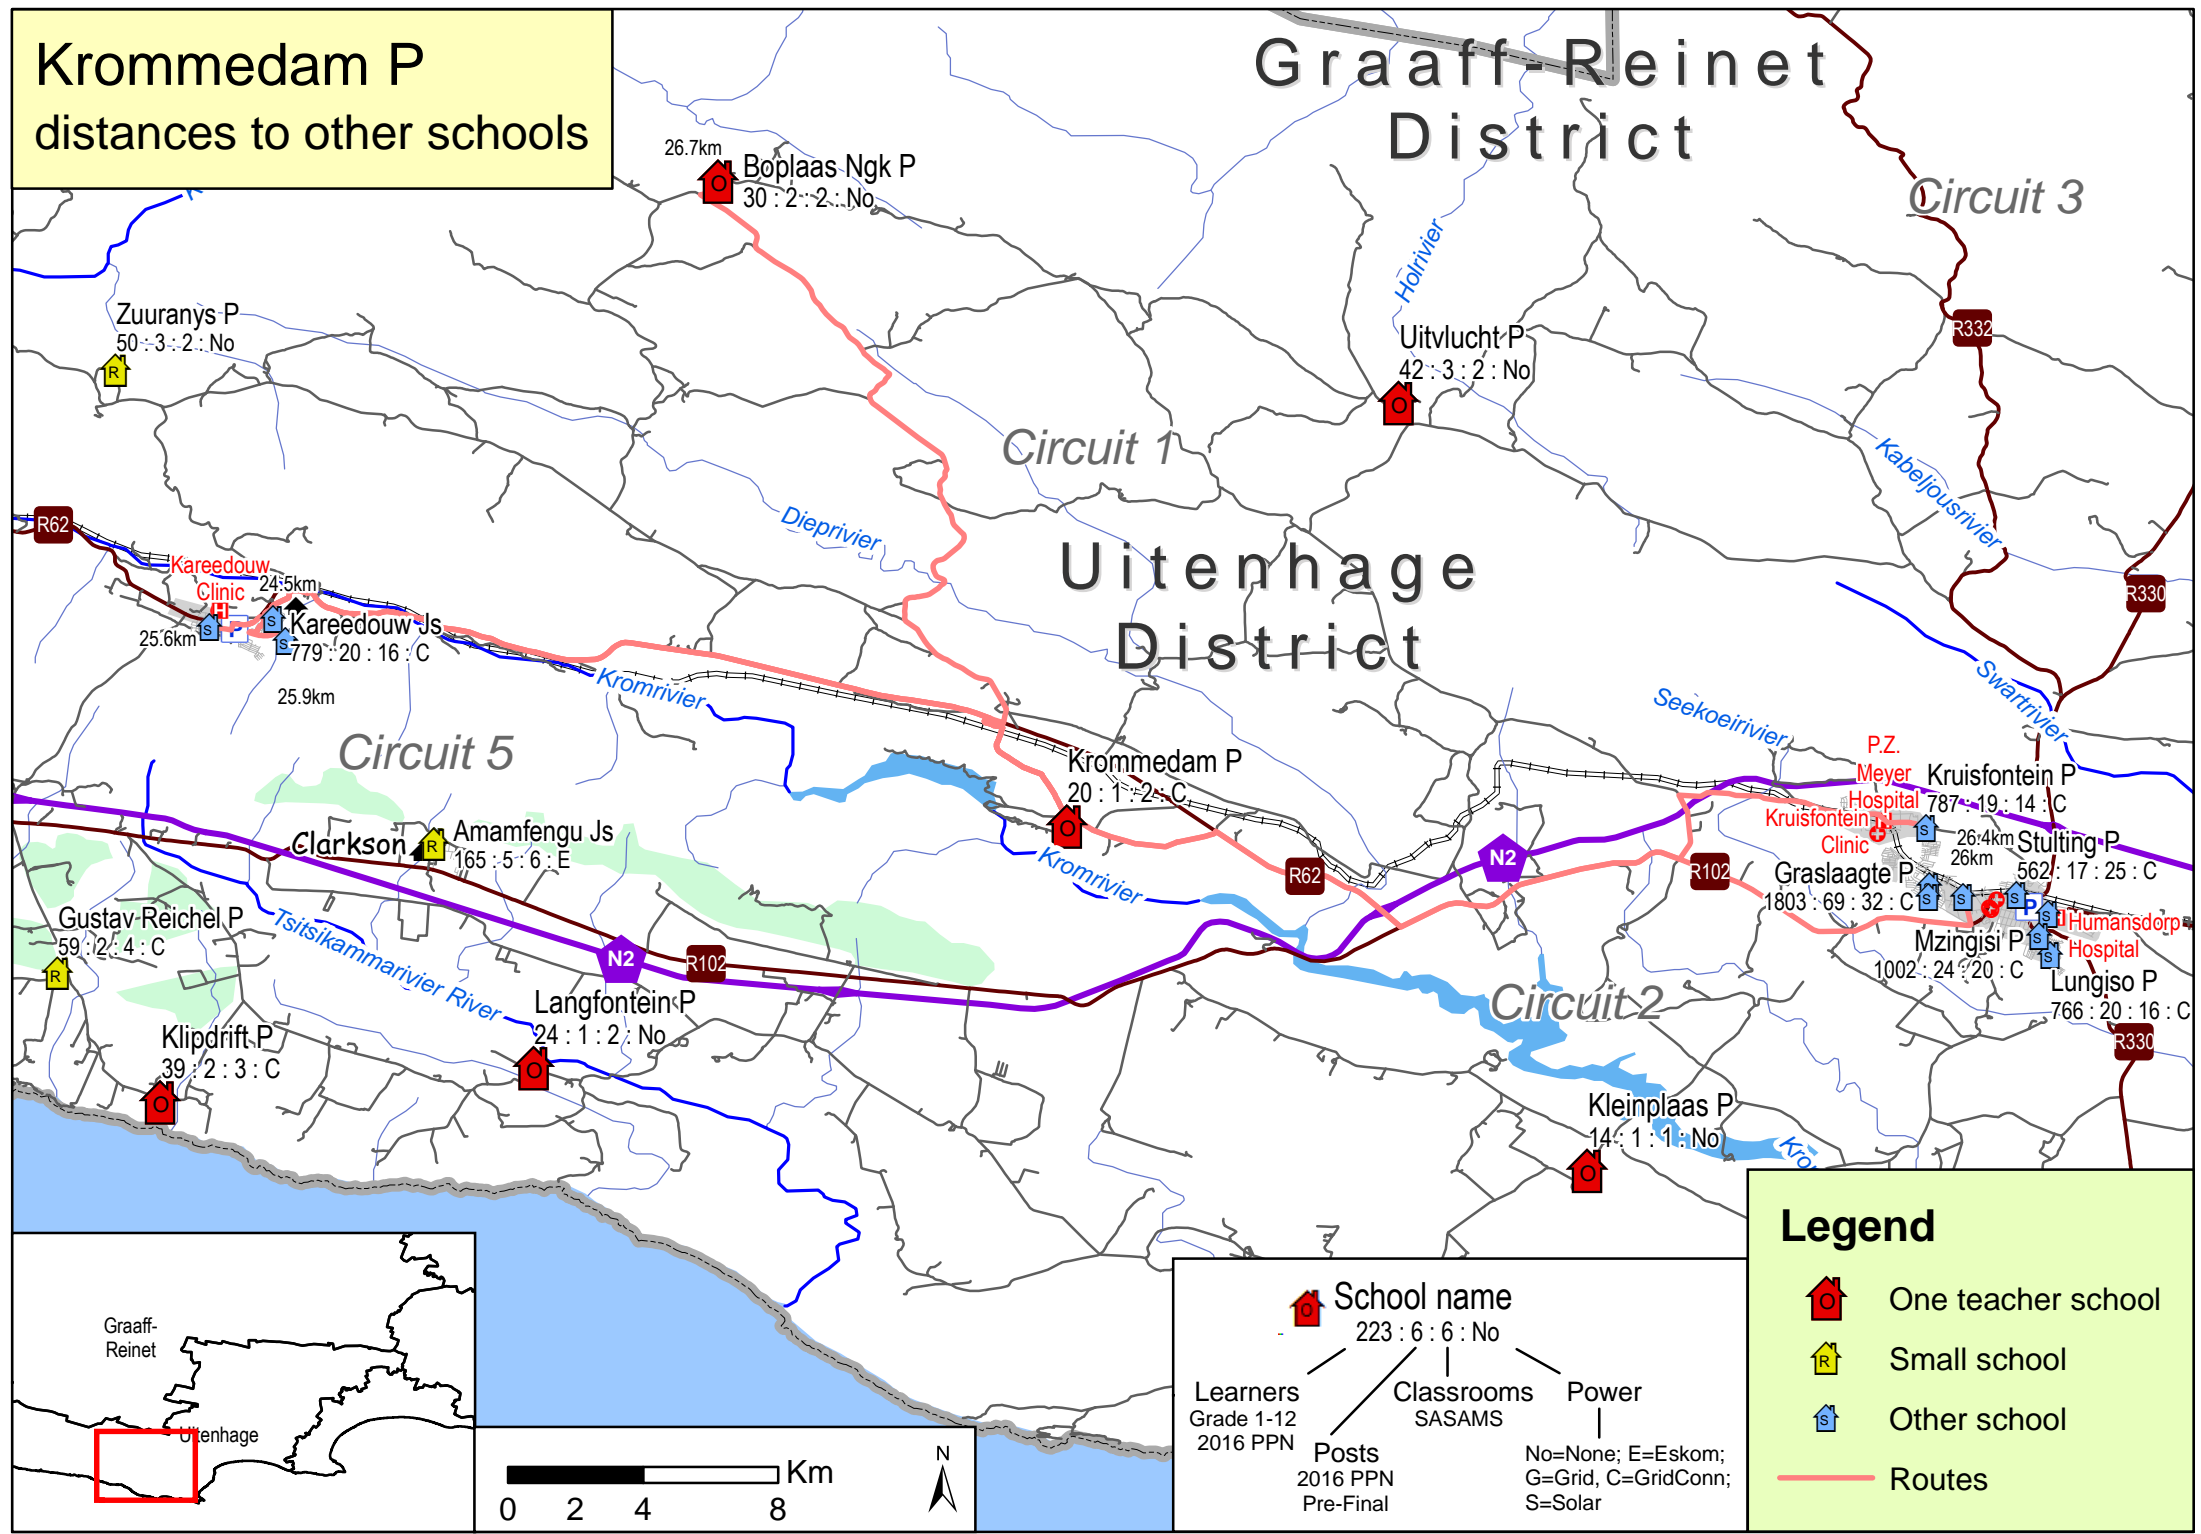

Krommedam P distances to other schools

Graaff-Reinet District

Uitenhage District

Legend

- One teacher school
- Small school
- Other school
- Routes

School name
223 : 6 : 6 : No

Learners Grade 1-12 2016 PPN
Classrooms SASAMS
Power
Posts 2016 PPN Pre-Final

No=None; E=Eskom; G=Grid, C=GridConn; S=Solar