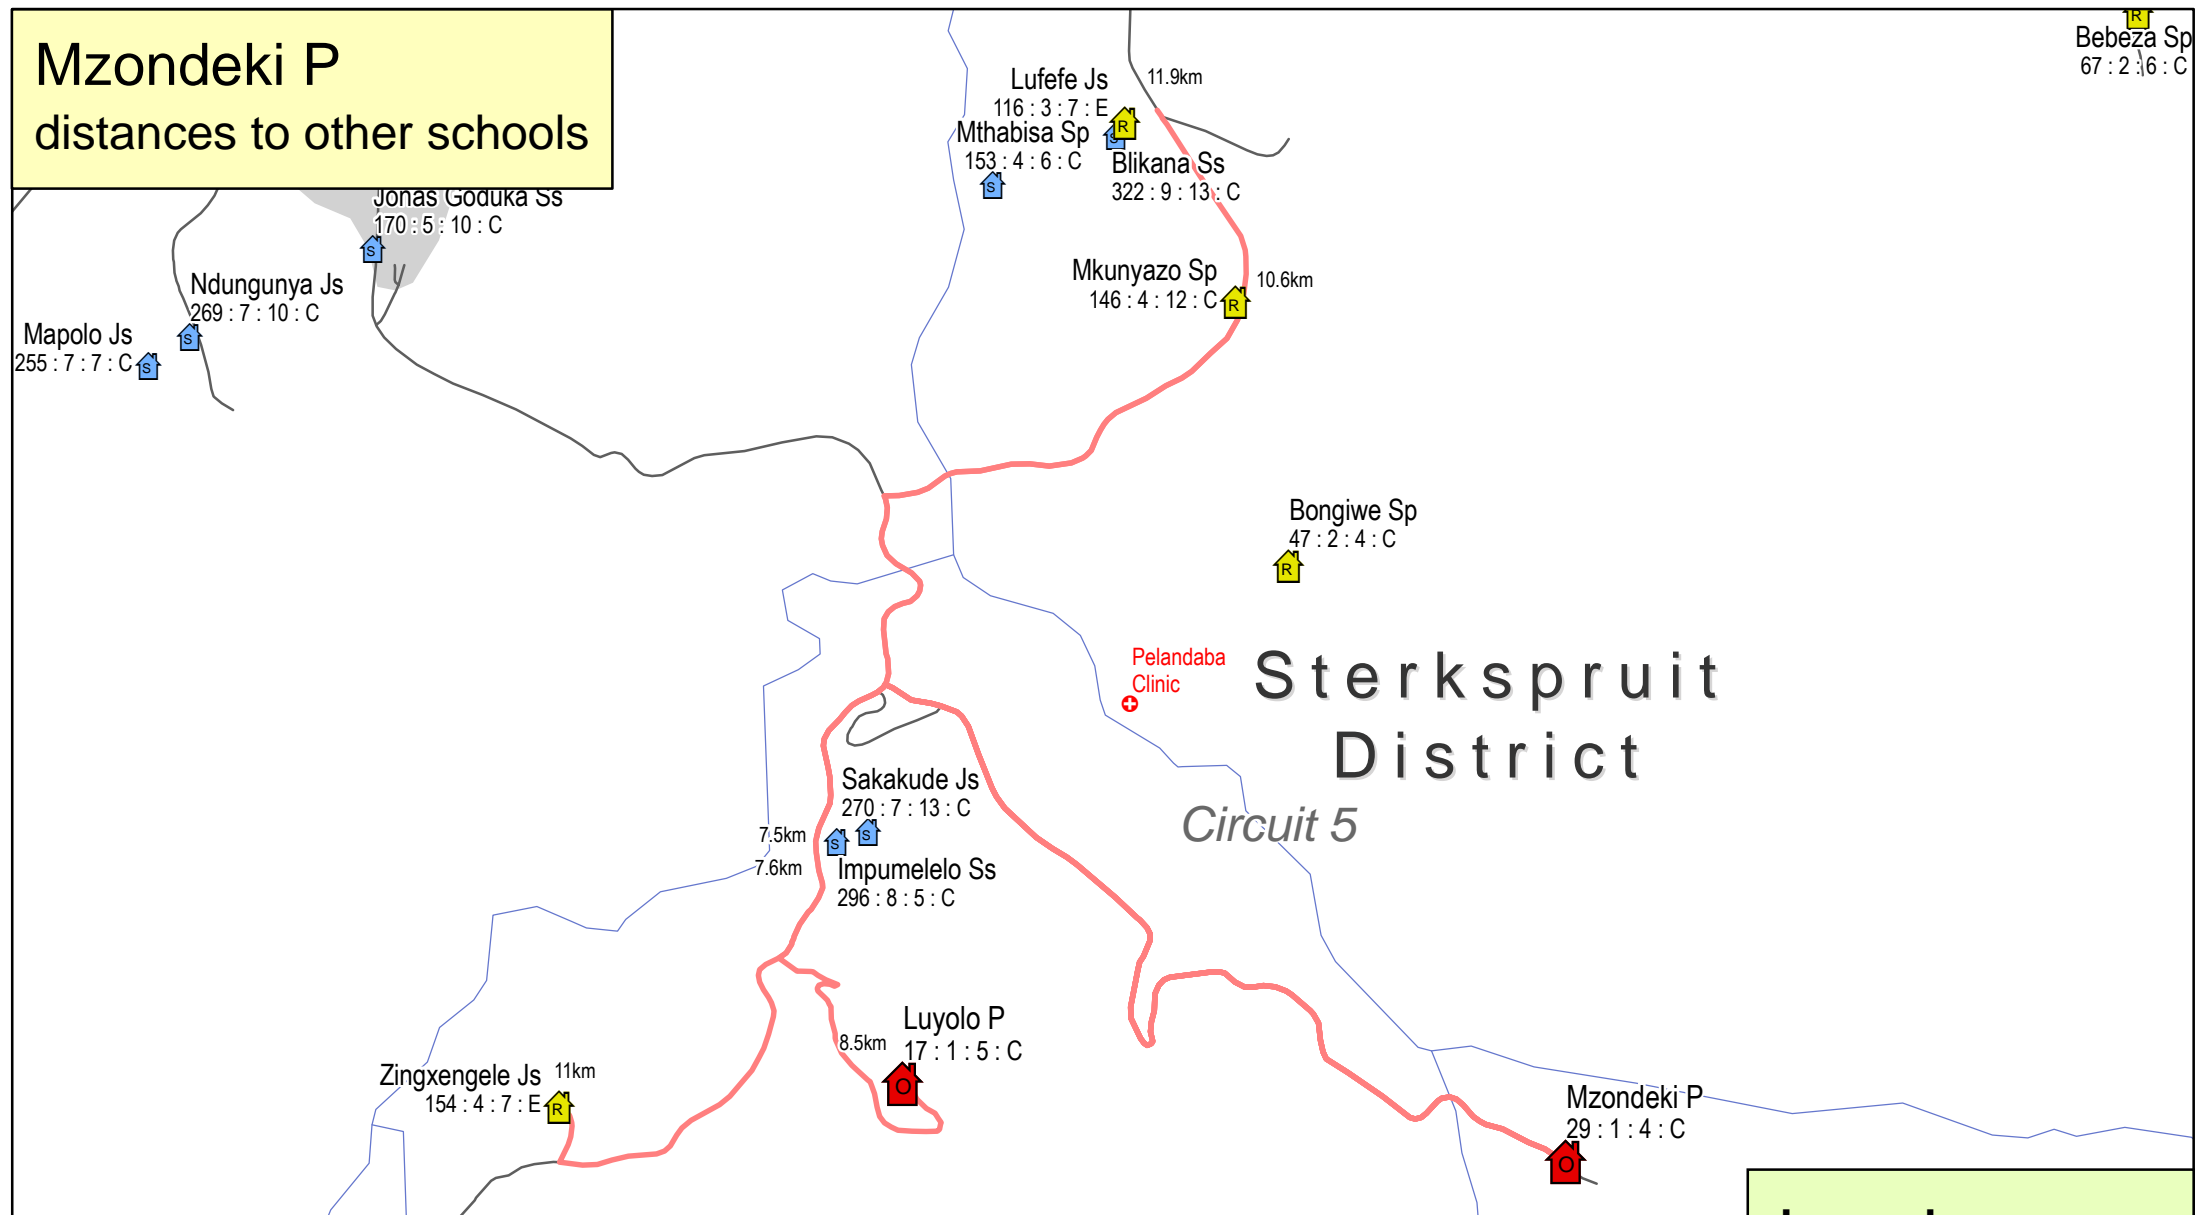

Mzondeki P distances to other schools

Bebeza Sp
67 : 2 : 16 : C

Legend

- One teacher school
- Small school
- Other school
- Routes