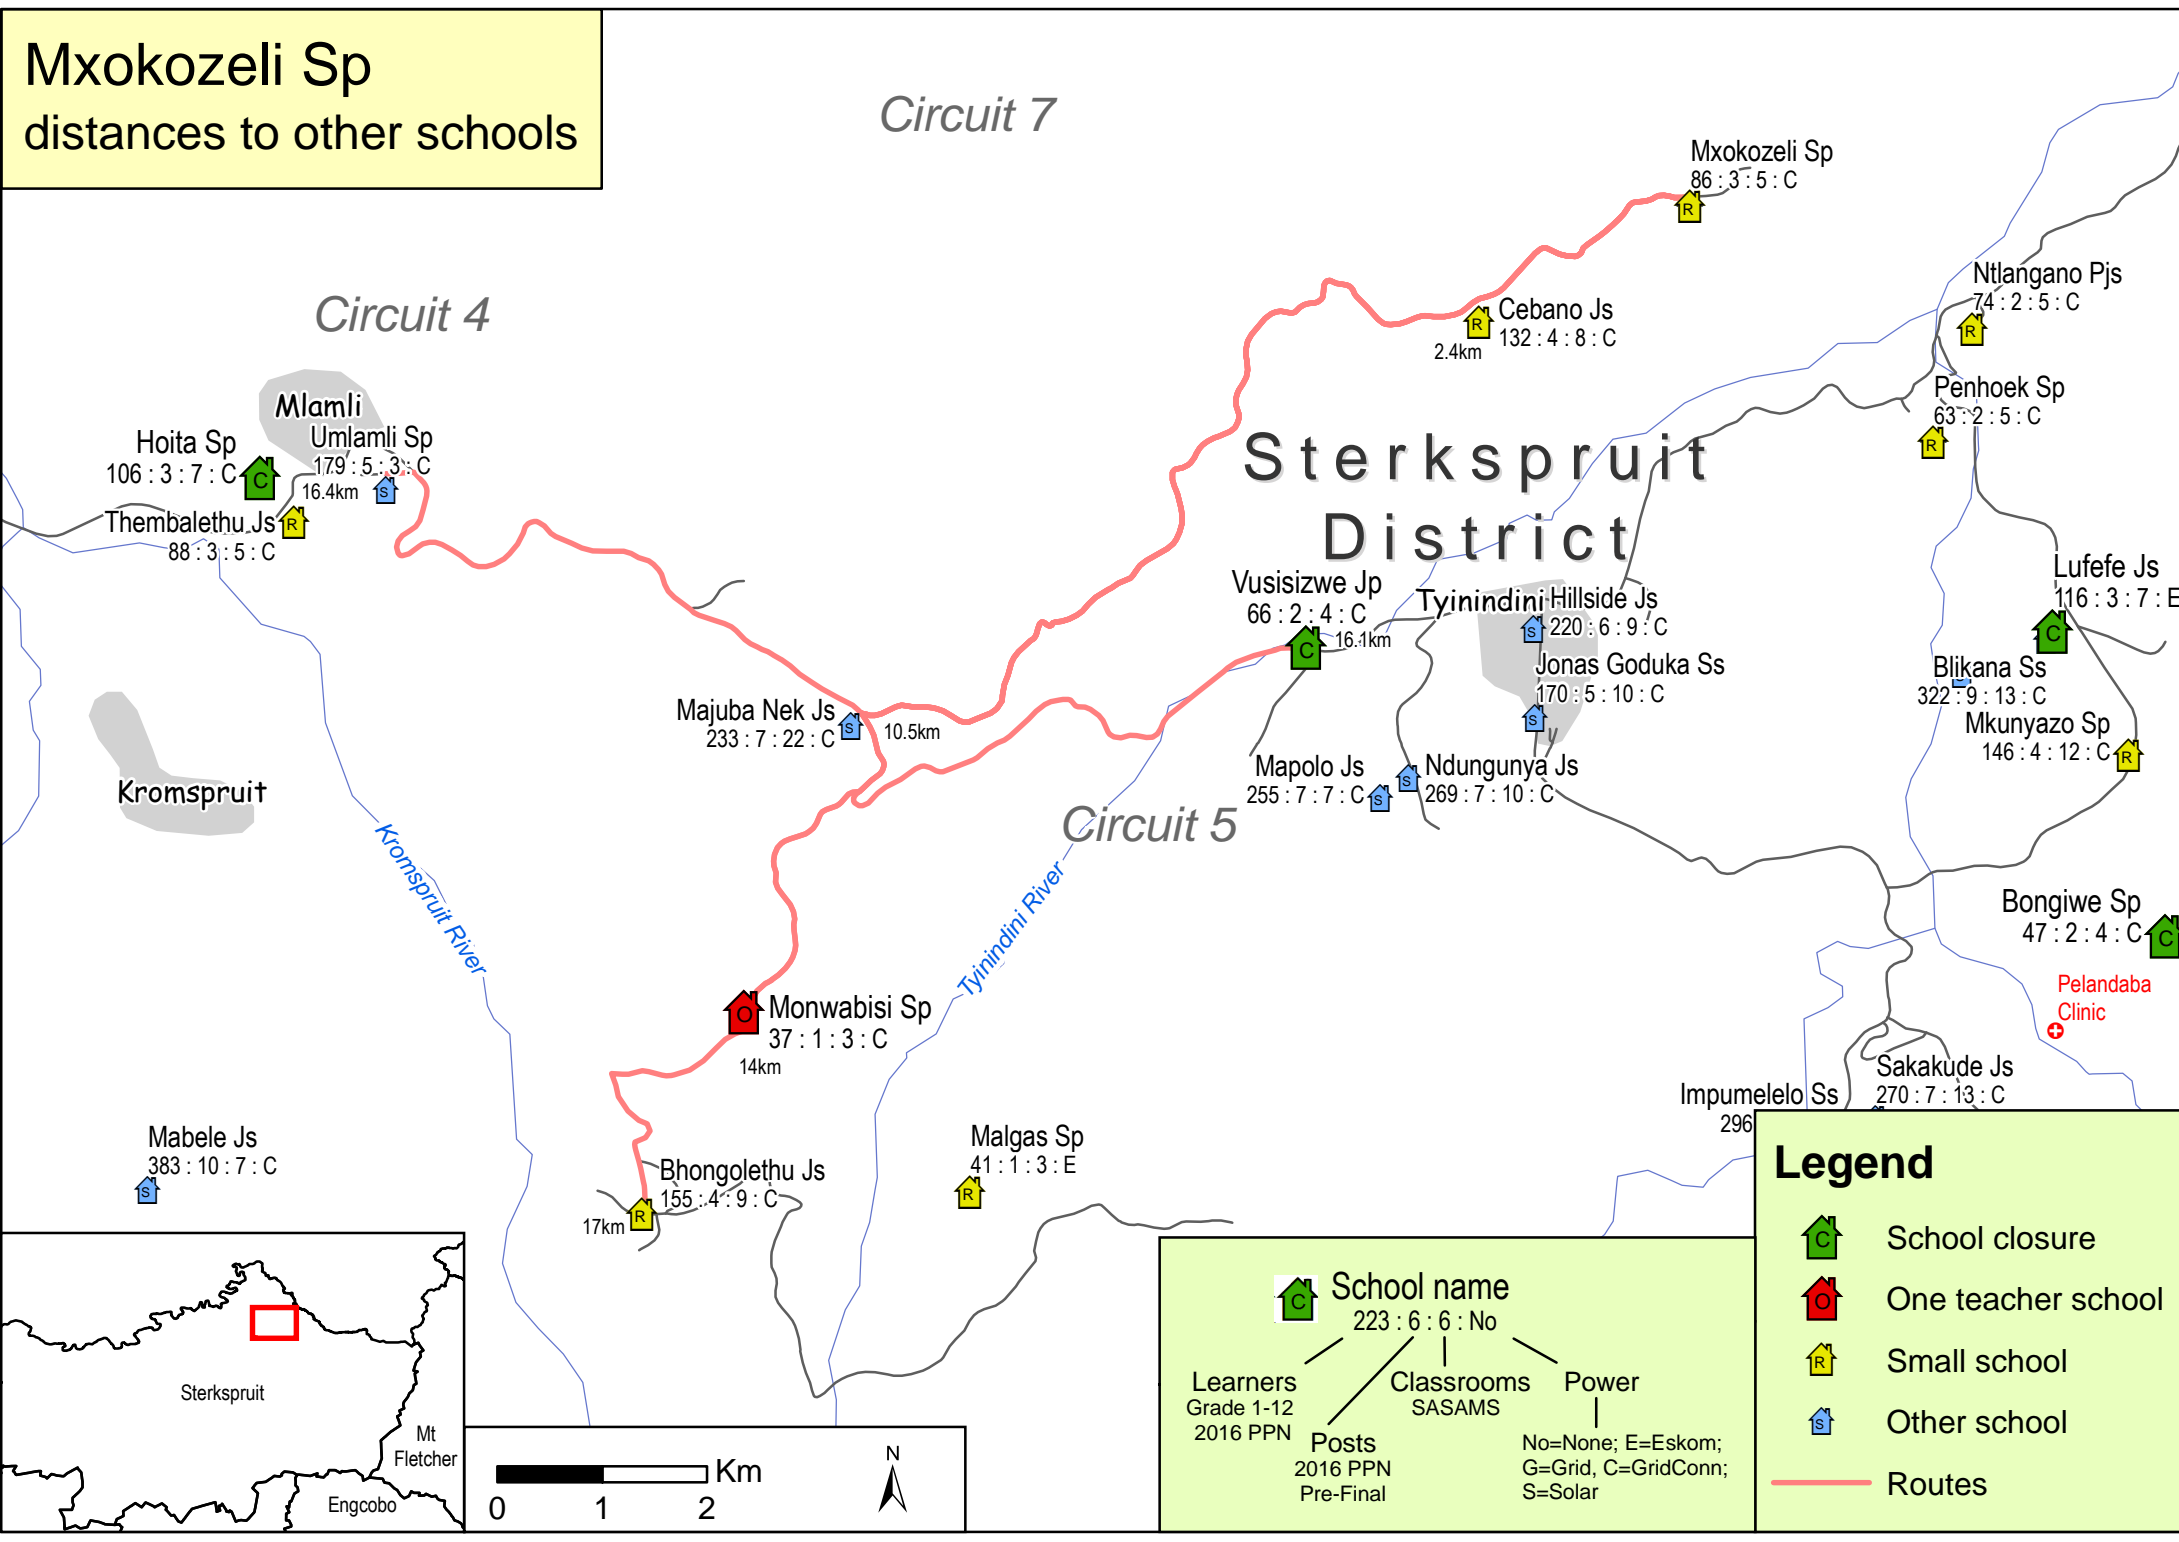

Mxokozeli Sp distances to other schools

Circuit 7

Circuit 4

Circuit 5

Sterkspruit District

Legend

- School closure
- One teacher school
- Small school
- Other school
- Routes

School name
223 : 6 : 6 : No