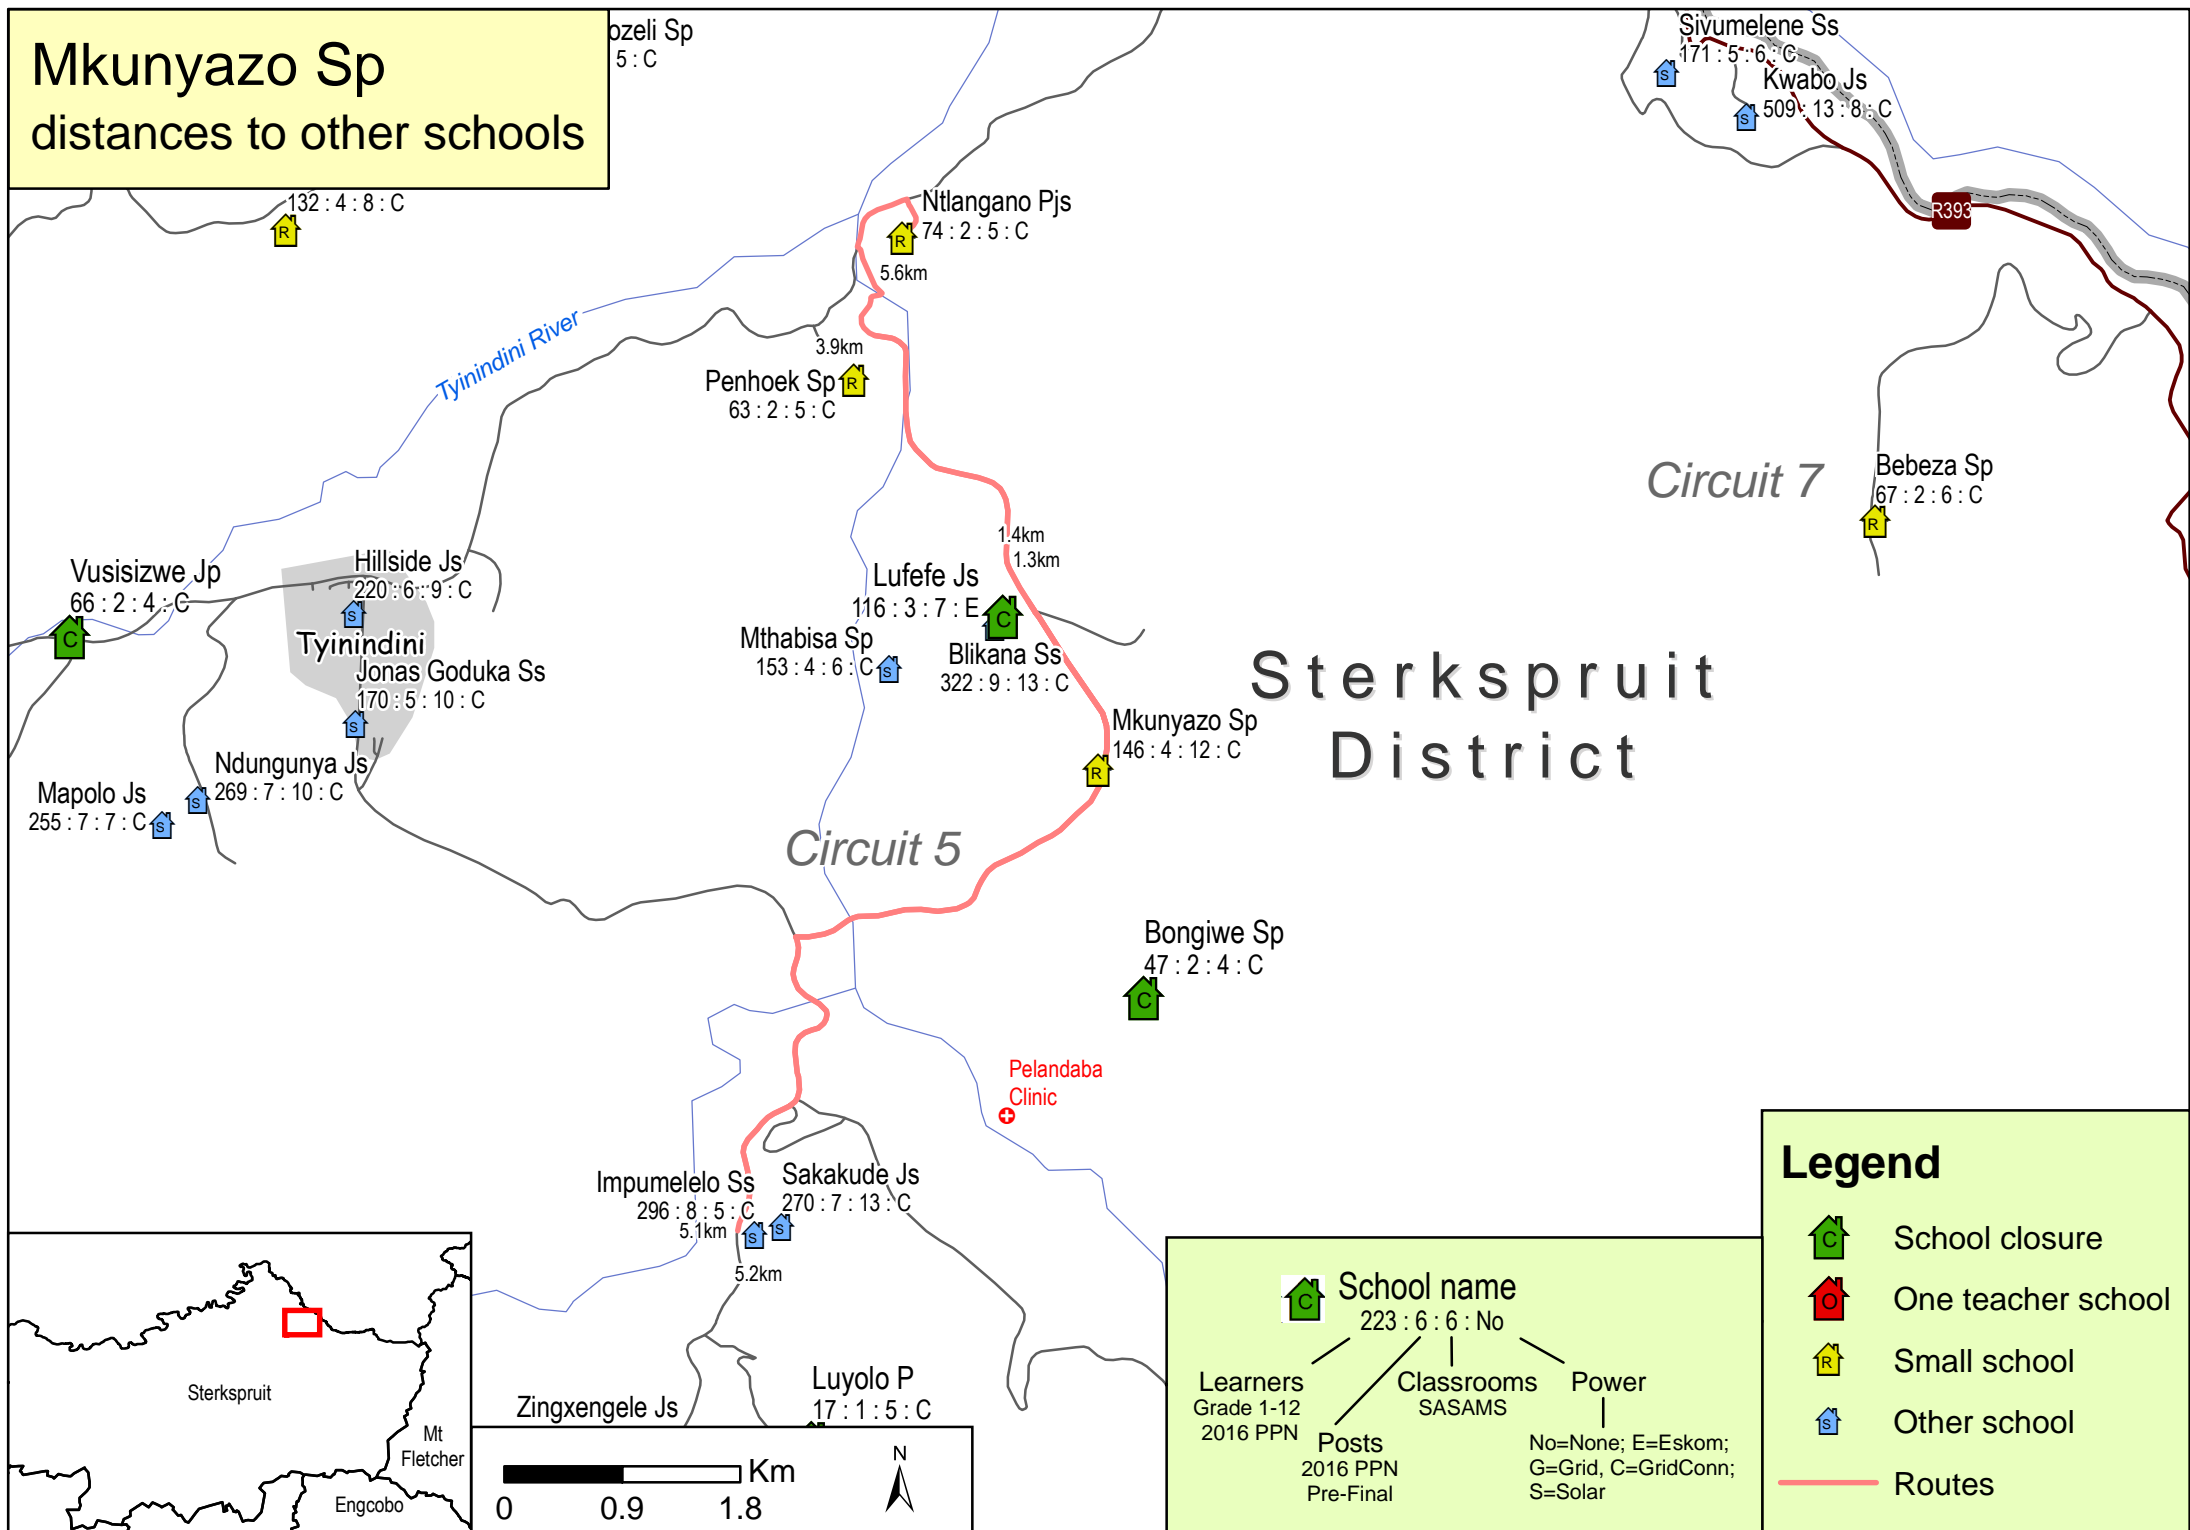

Mkunyazo Sp distances to other schools

Sterkspruit District

School name
223 : 6 : 6 : No

Learners
Grade 1-12
2016 PPN

Classrooms
SASAMS

Power
No=None; E=Eskom;
G=Grid, C=GridConn;
S=Solar

Posts
2016 PPN
Pre-Final

- Legend**
- School closure
 - One teacher school
 - Small school
 - Other school
 - Routes