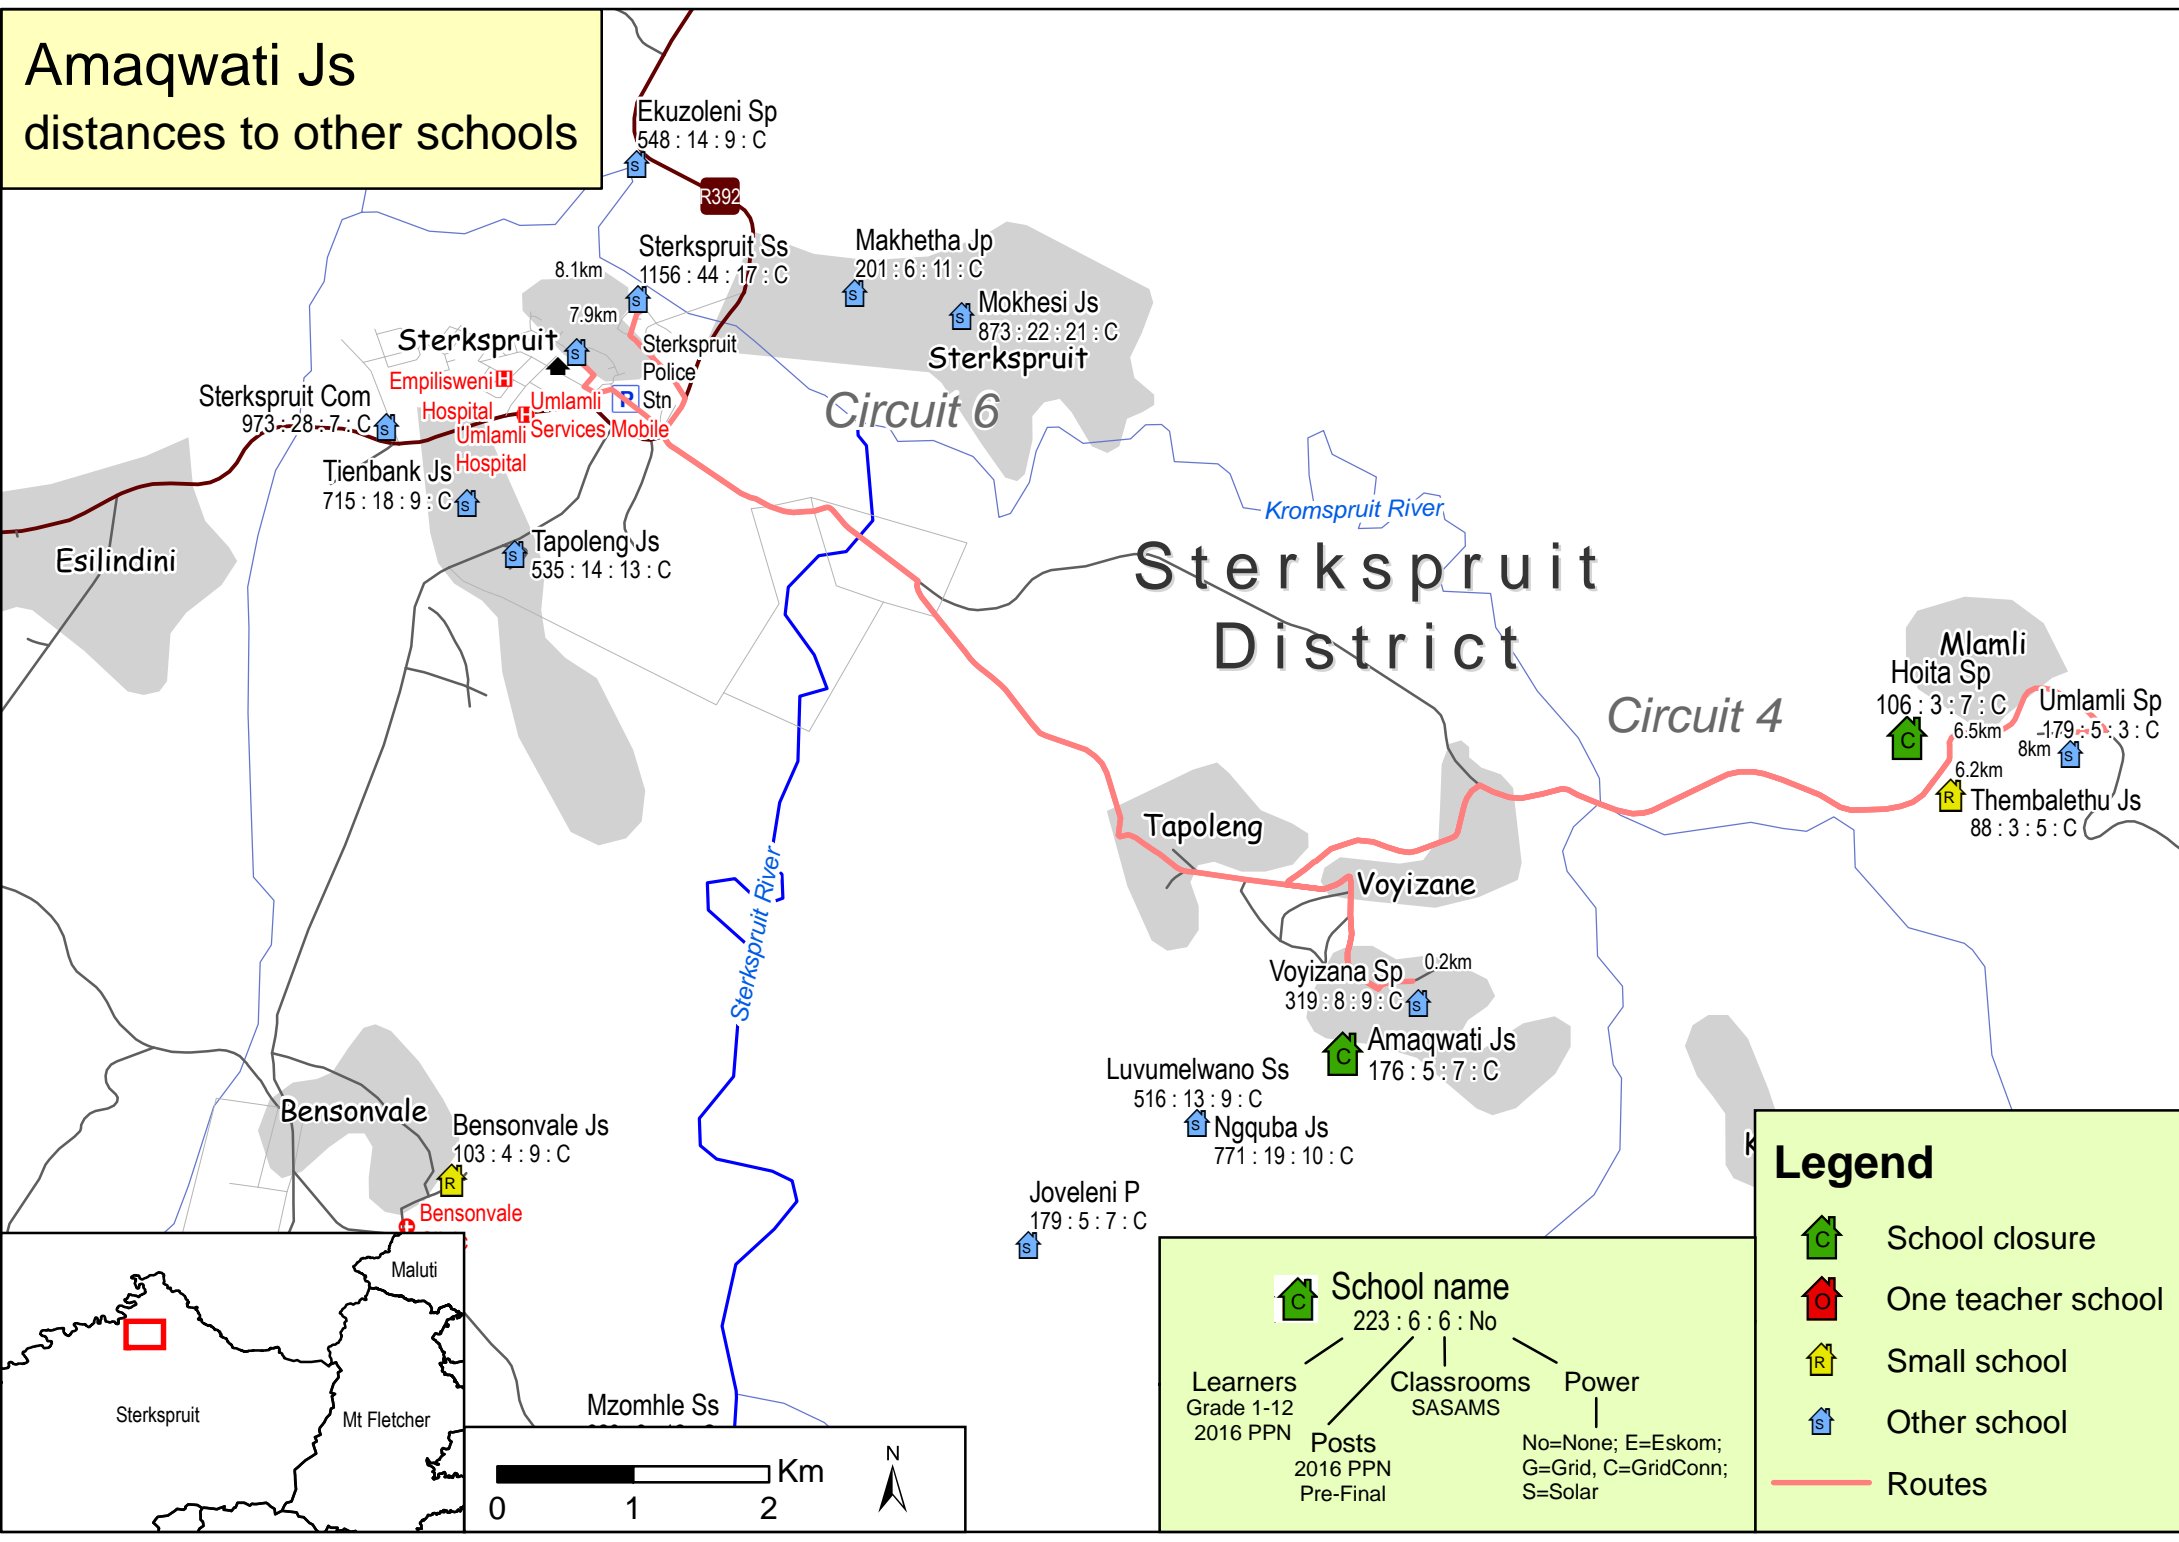

Amaqwati Js distances to other schools

School name
 223 : 6 : 6 : No

Learners Grade 1-12 2016 PPN
 Posts 2016 PPN Pre-Final

Classrooms SASAMS
 Power
 No=None; E=Eskom; G=Grid, C=GridConn; S=Solar

Legend

- School closure
- One teacher school
- Small school
- Other school
- Routes