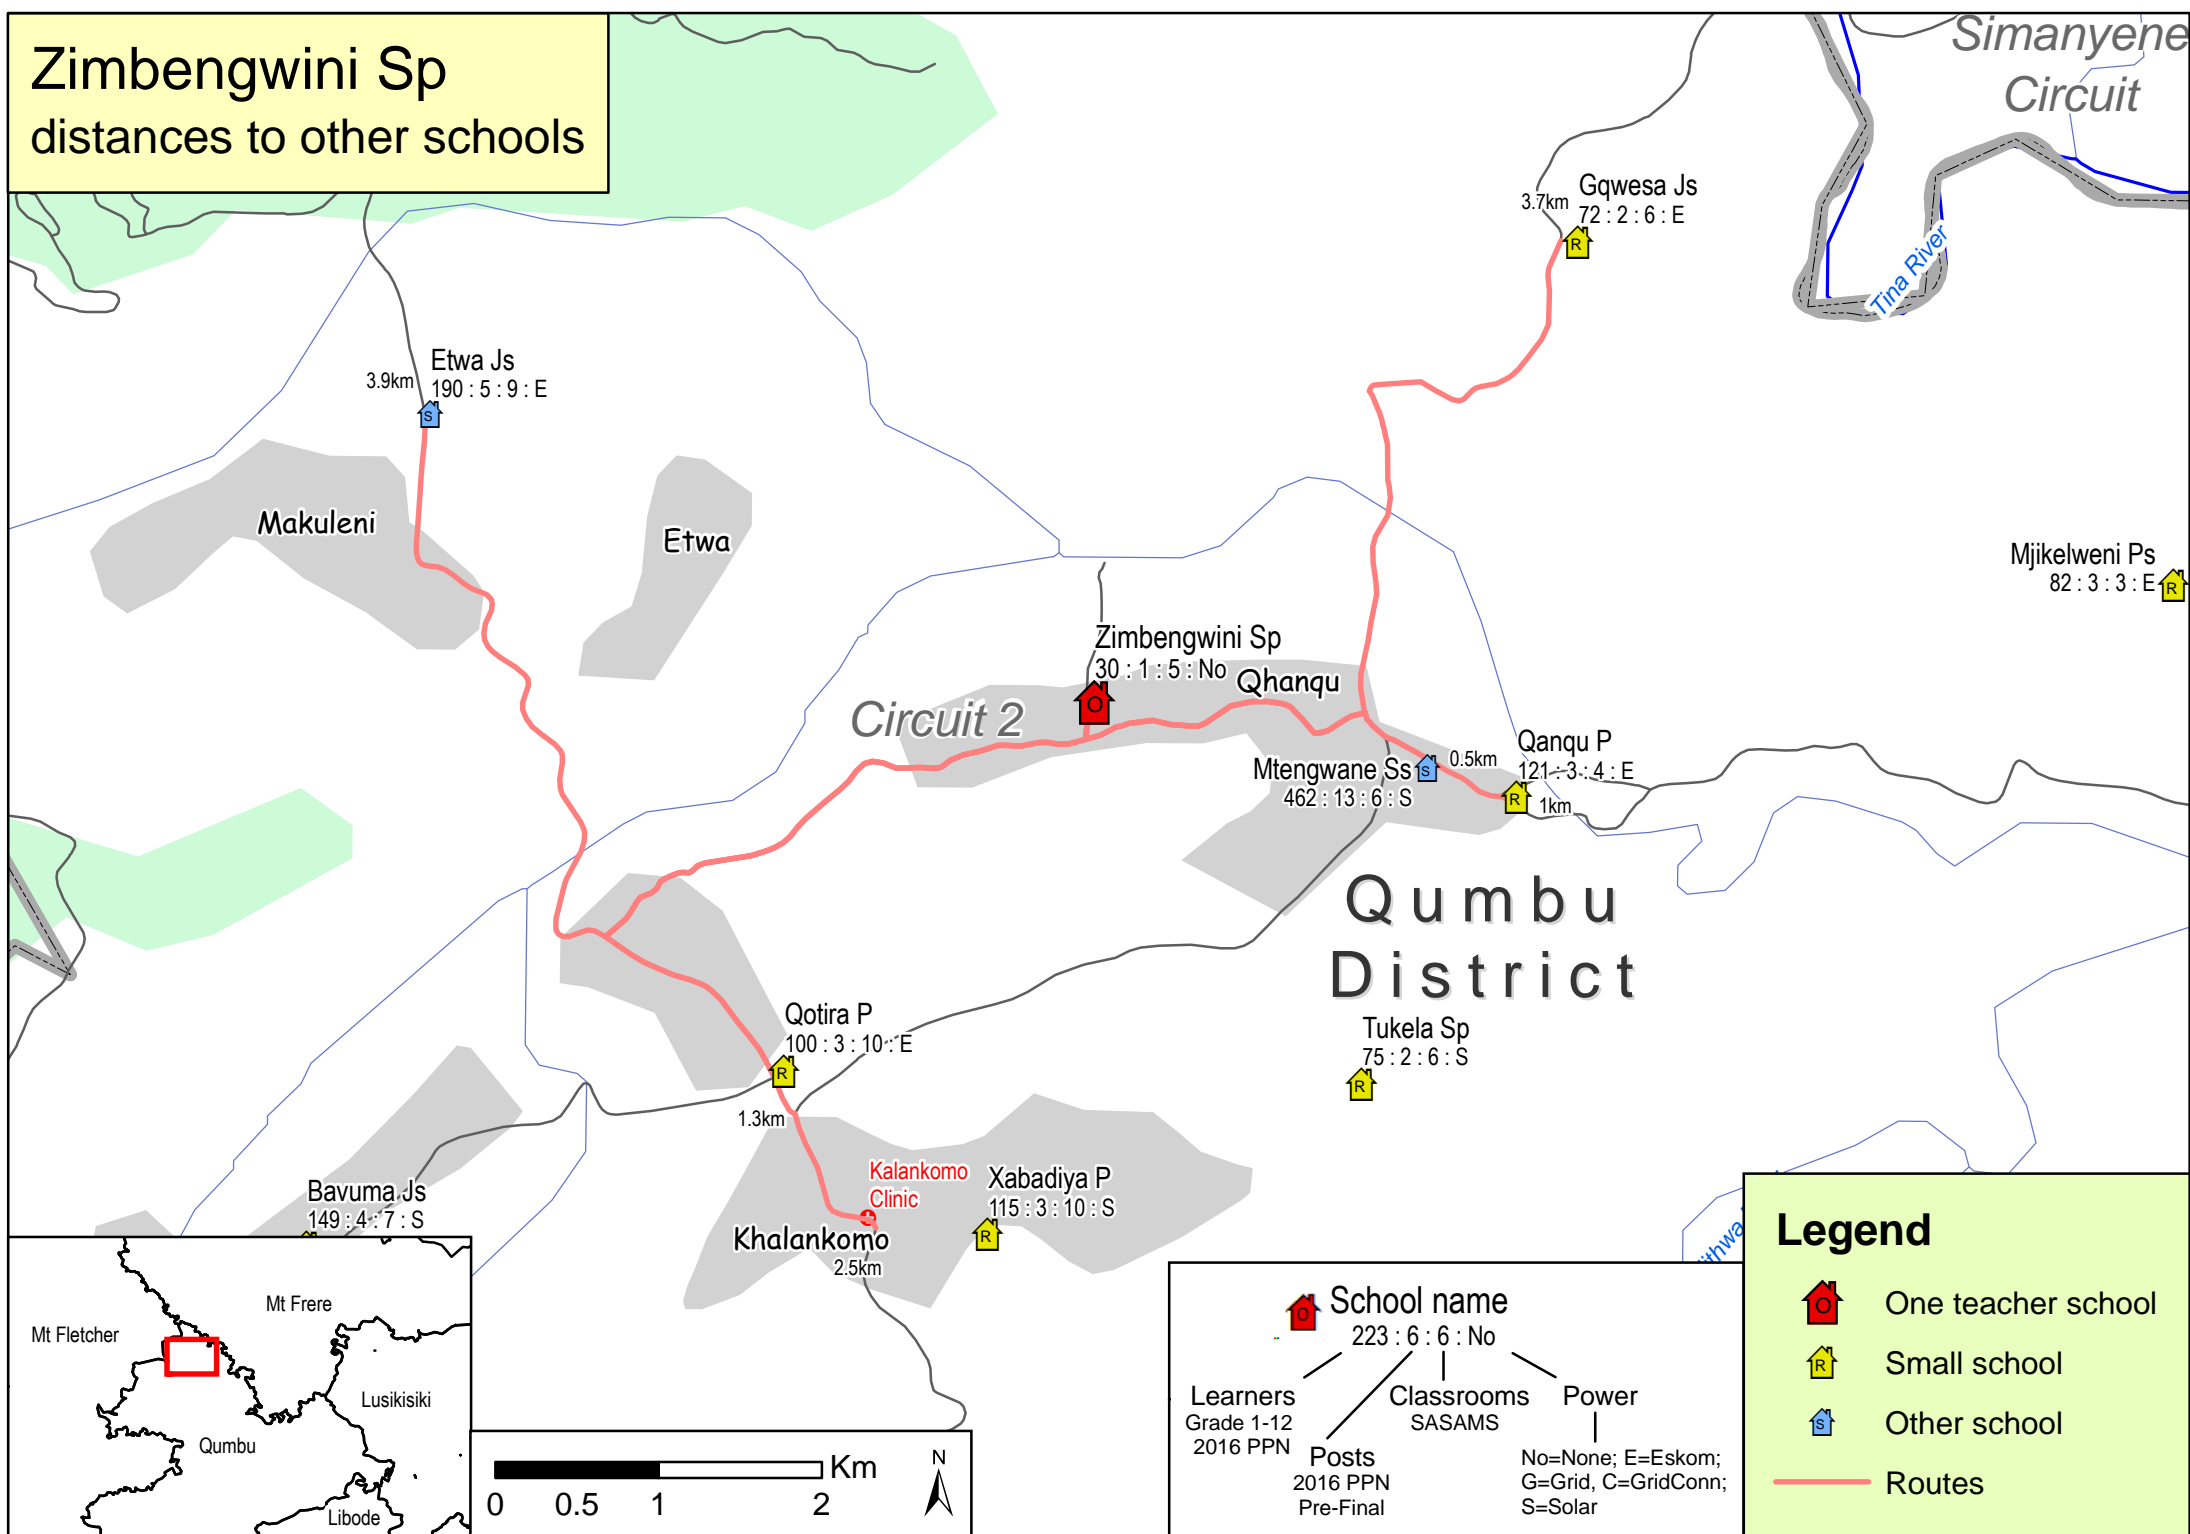

Zimbengwini Sp distances to other schools

School name
223 : 6 : 6 : No

- Learners:** Grade 1-12, 2016 PPN
- Classrooms:** SASAMS
- Power:** No=None; E=Eskom; G=Grid, C=GridConn; S=Solar
- Posts:** 2016 PPN Pre-Final

Legend

- One teacher school
- Small school
- Other school
- Routes