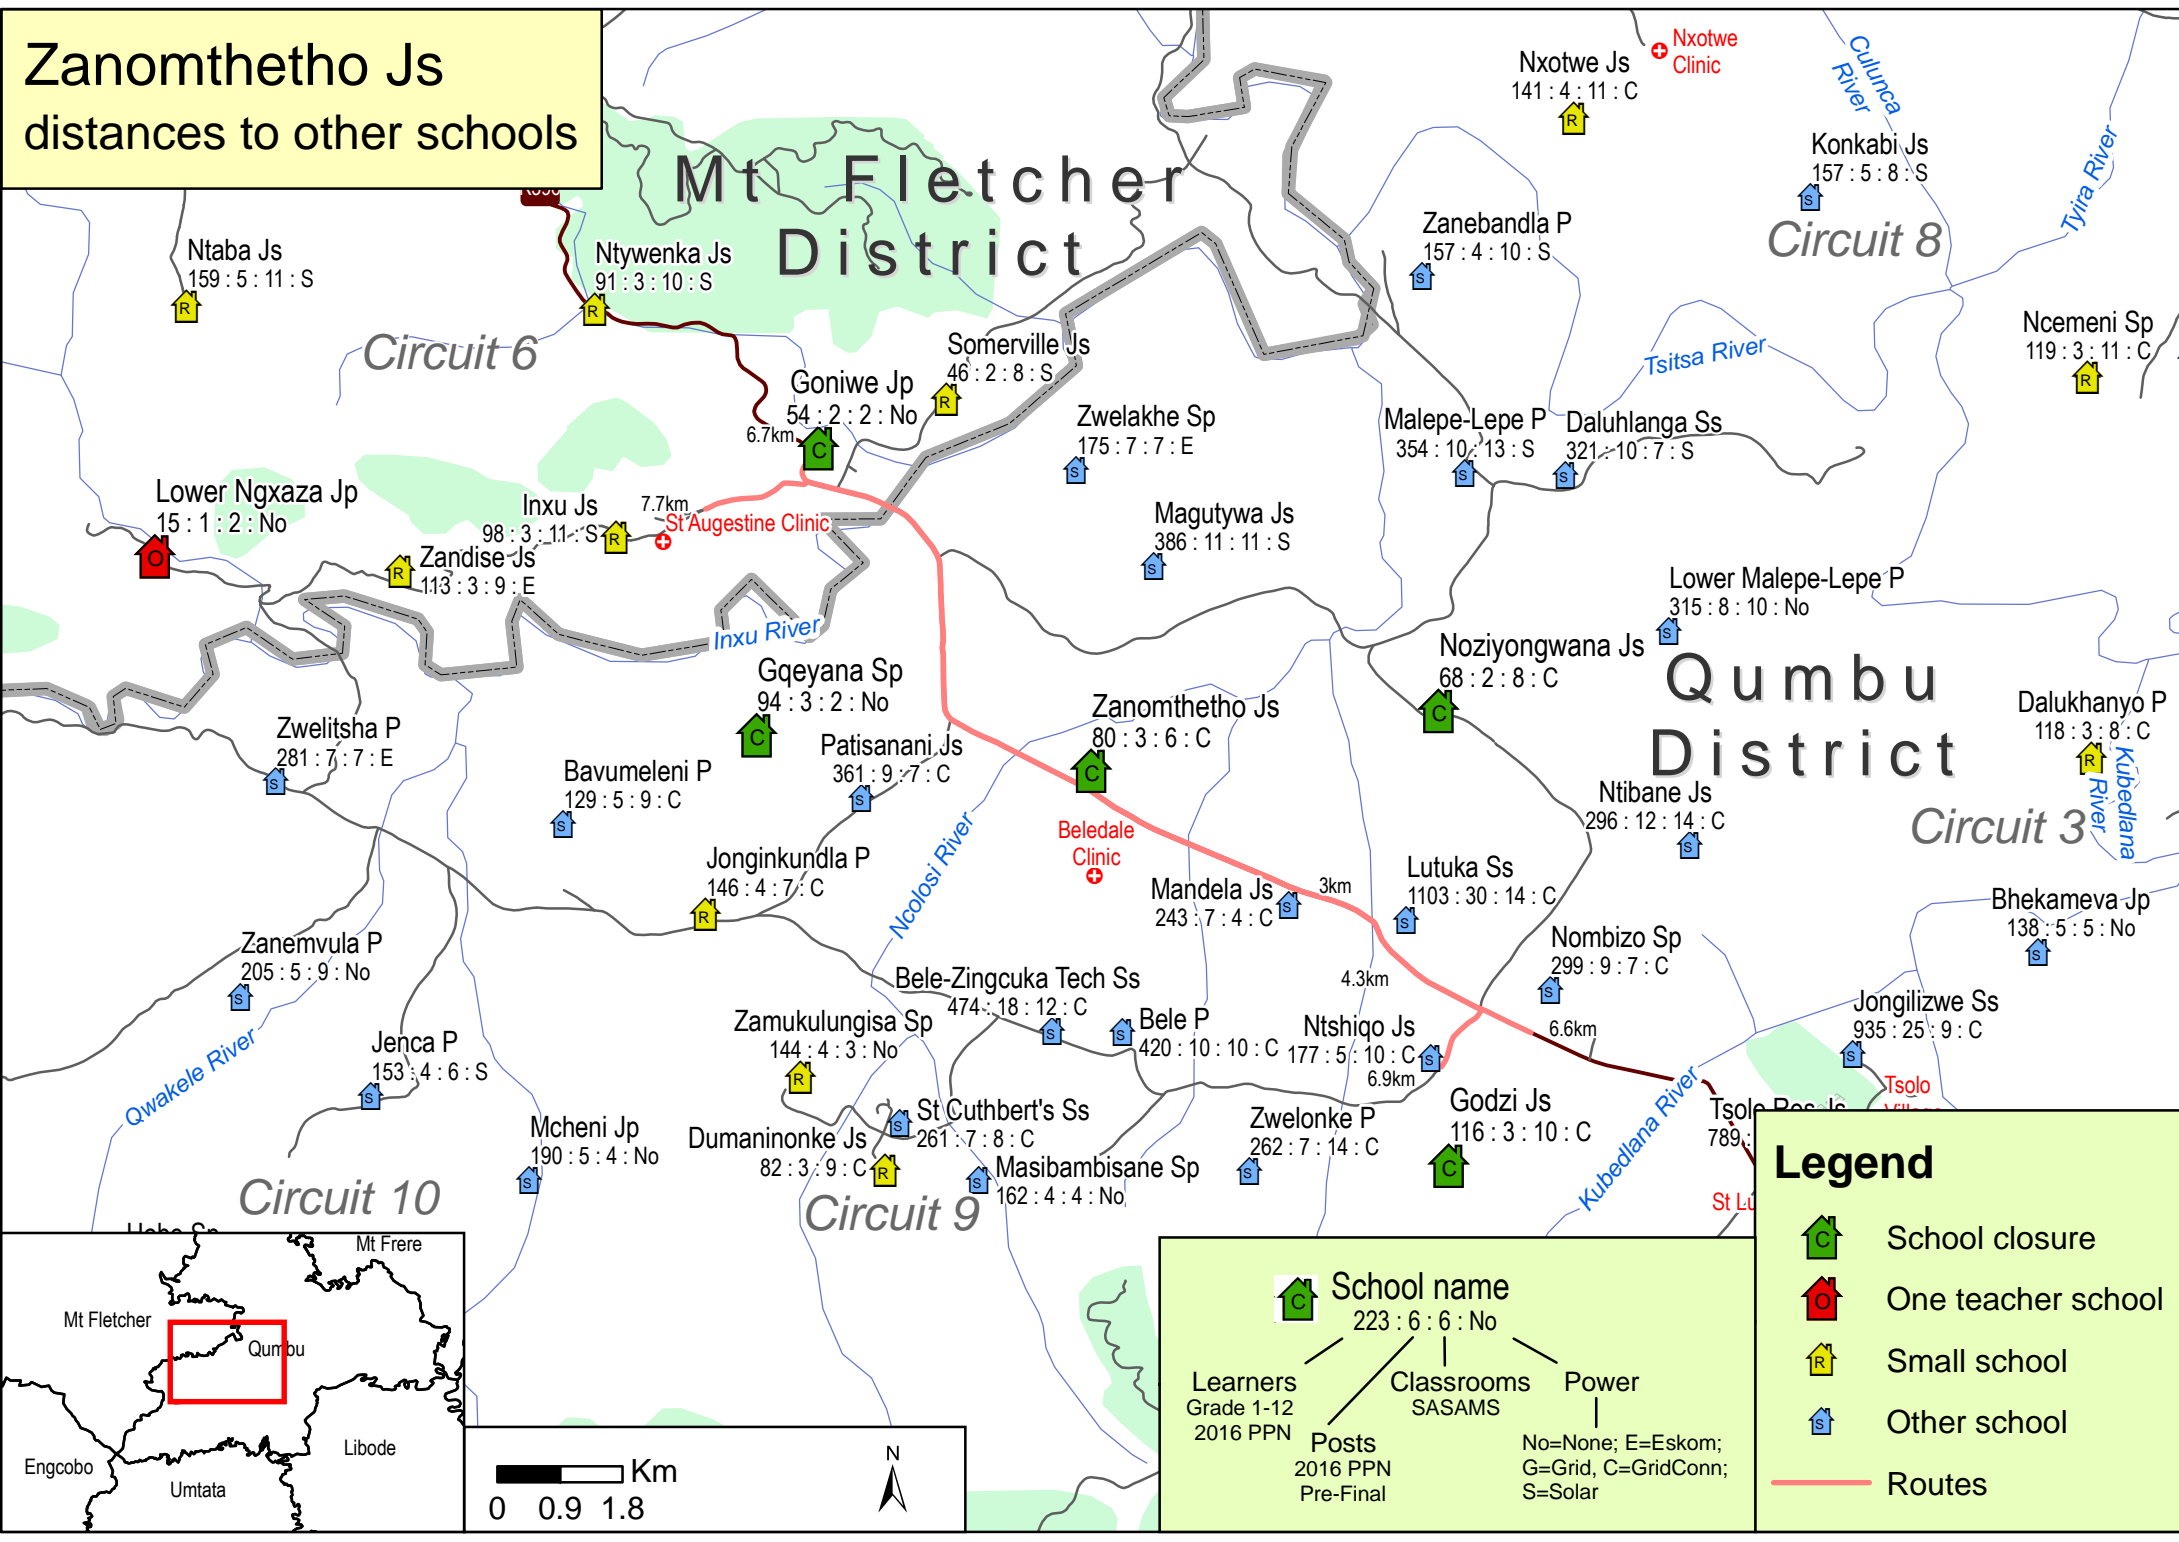

# Zanomthetho Js distances to other schools

### Legend

- School closure
- One teacher school
- Small school
- Other school
- Routes

School name  
223 : 6 : 6 : No

Learners  
Grade 1-12  
2016 PPN

Classrooms  
SASAMS

Power  
No=None; E=Eskom;  
G=Grid, C=GridConn;  
S=Solar

Posts  
2016 PPN  
Pre-Final

0 0.9 1.8 Km

N

Mt Fletcher  
Qumbu  
Mt Frere  
Engcobo  
Umtata  
Libode