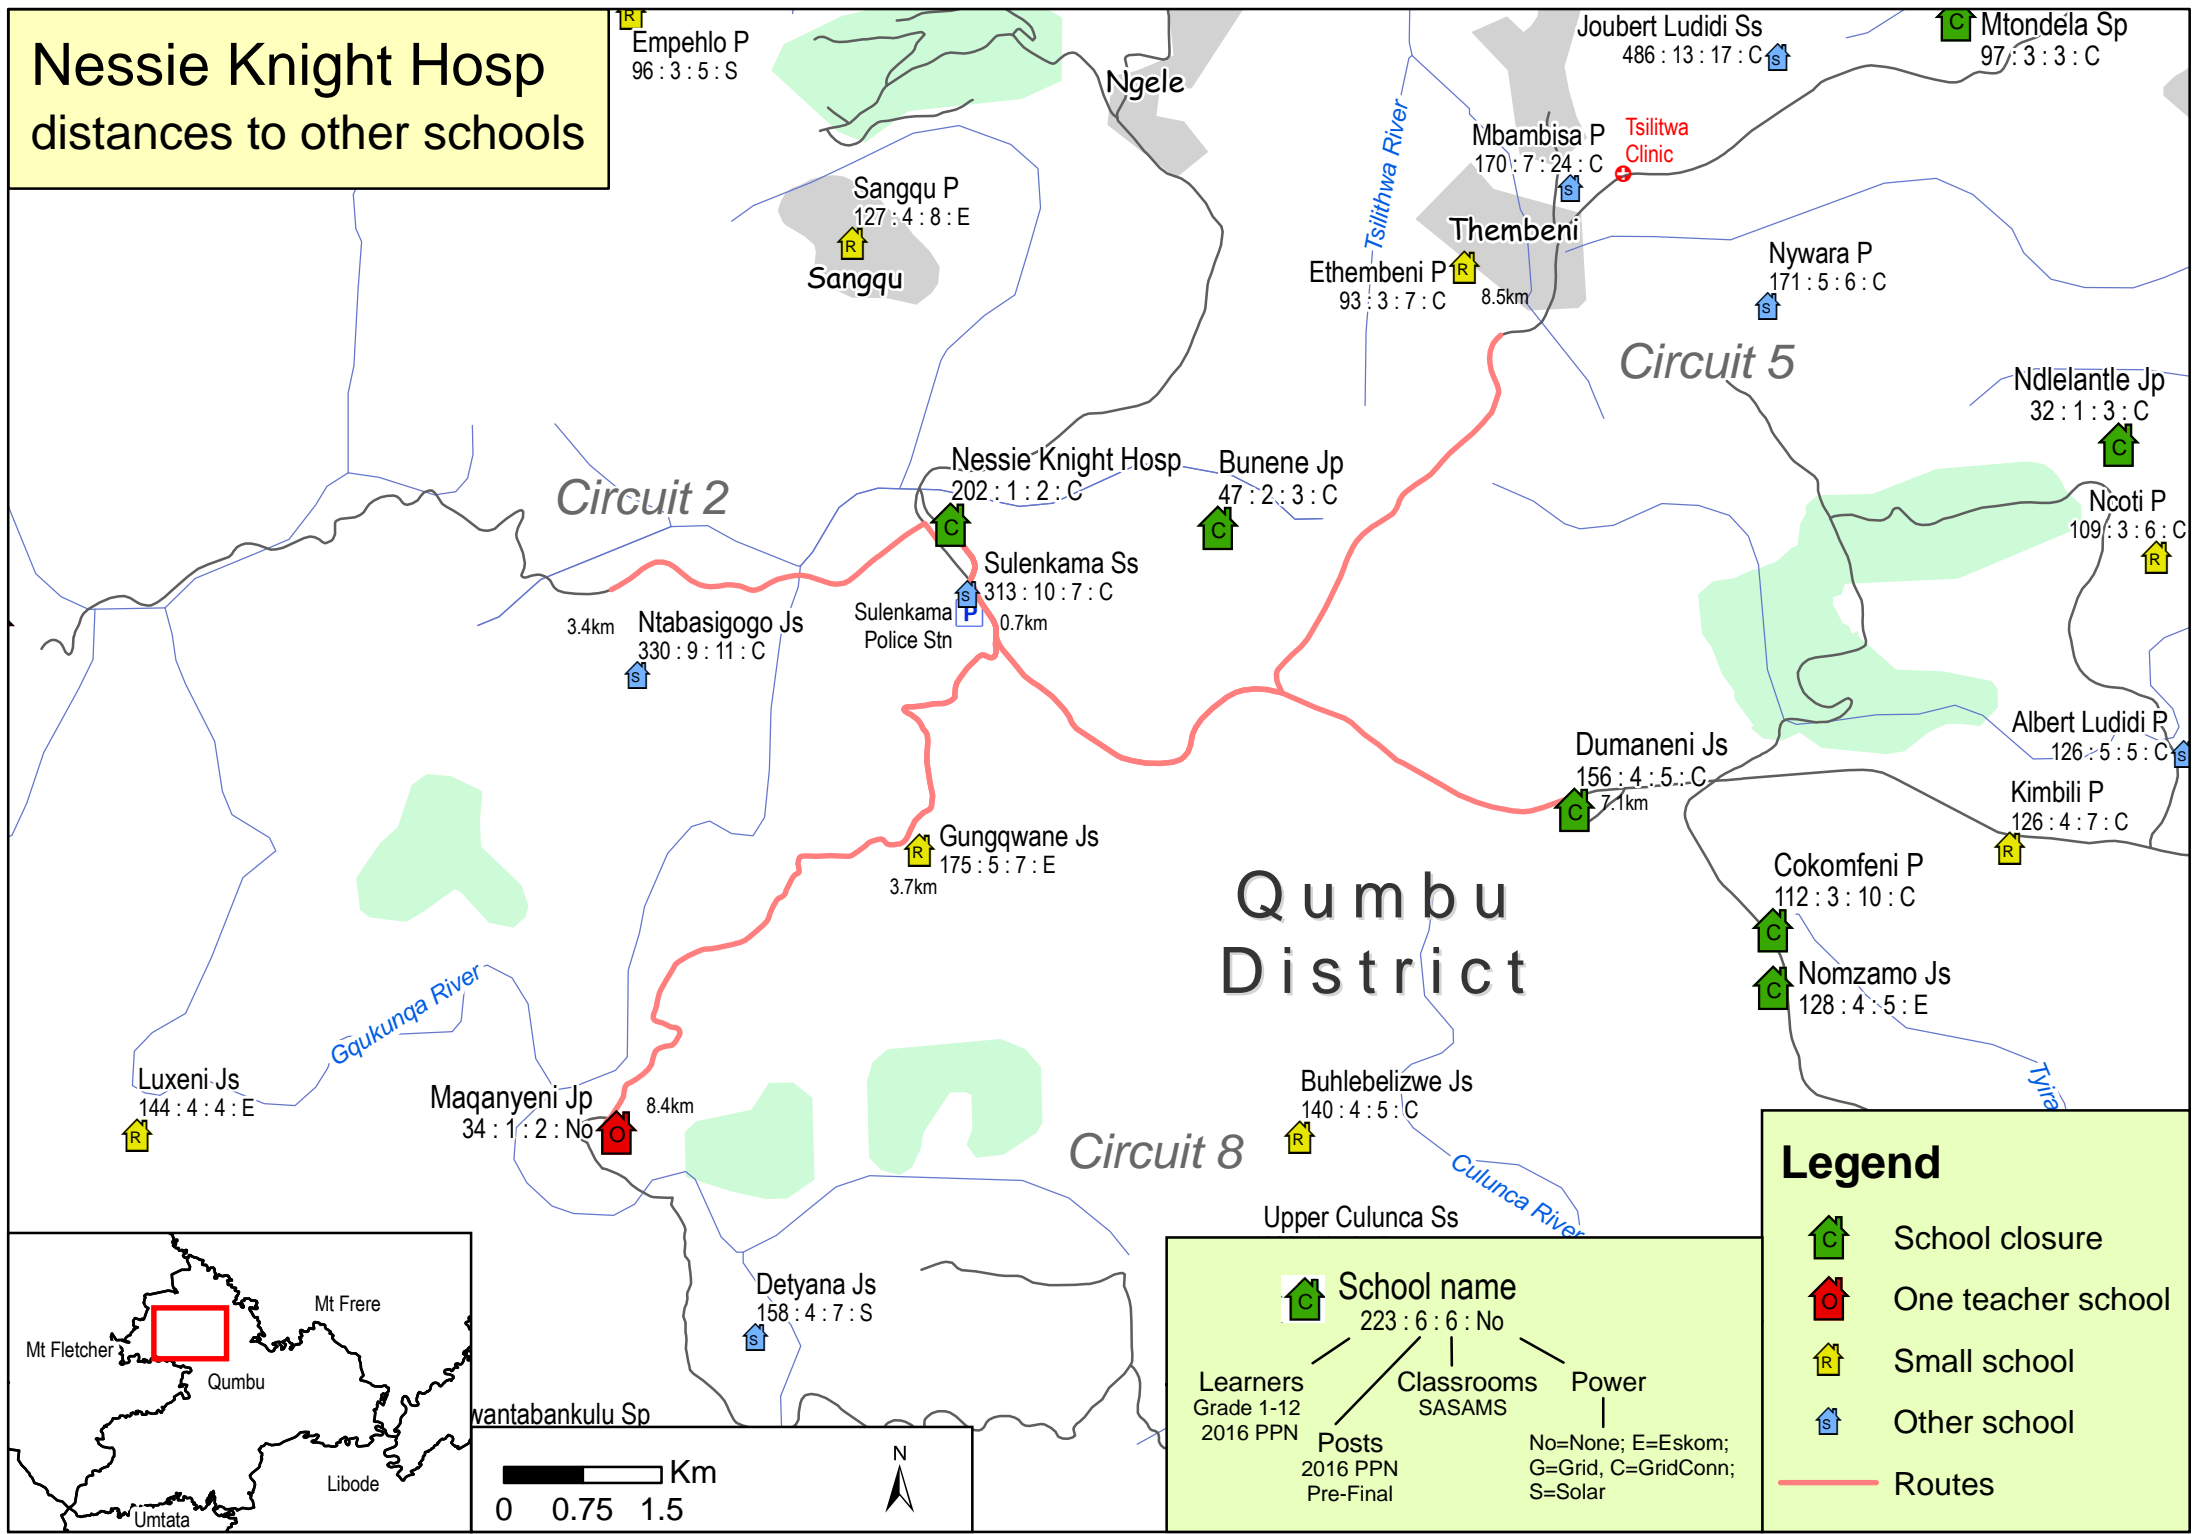

Nessie Knight Hosp distances to other schools

School name
223 : 6 : 6 : No

Learners Grade 1-12 2016 PPN

Classrooms SASAMS

Power
No=None; E=Eskom; G=Grid, C=GridConn; S=Solar

Posts 2016 PPN Pre-Final