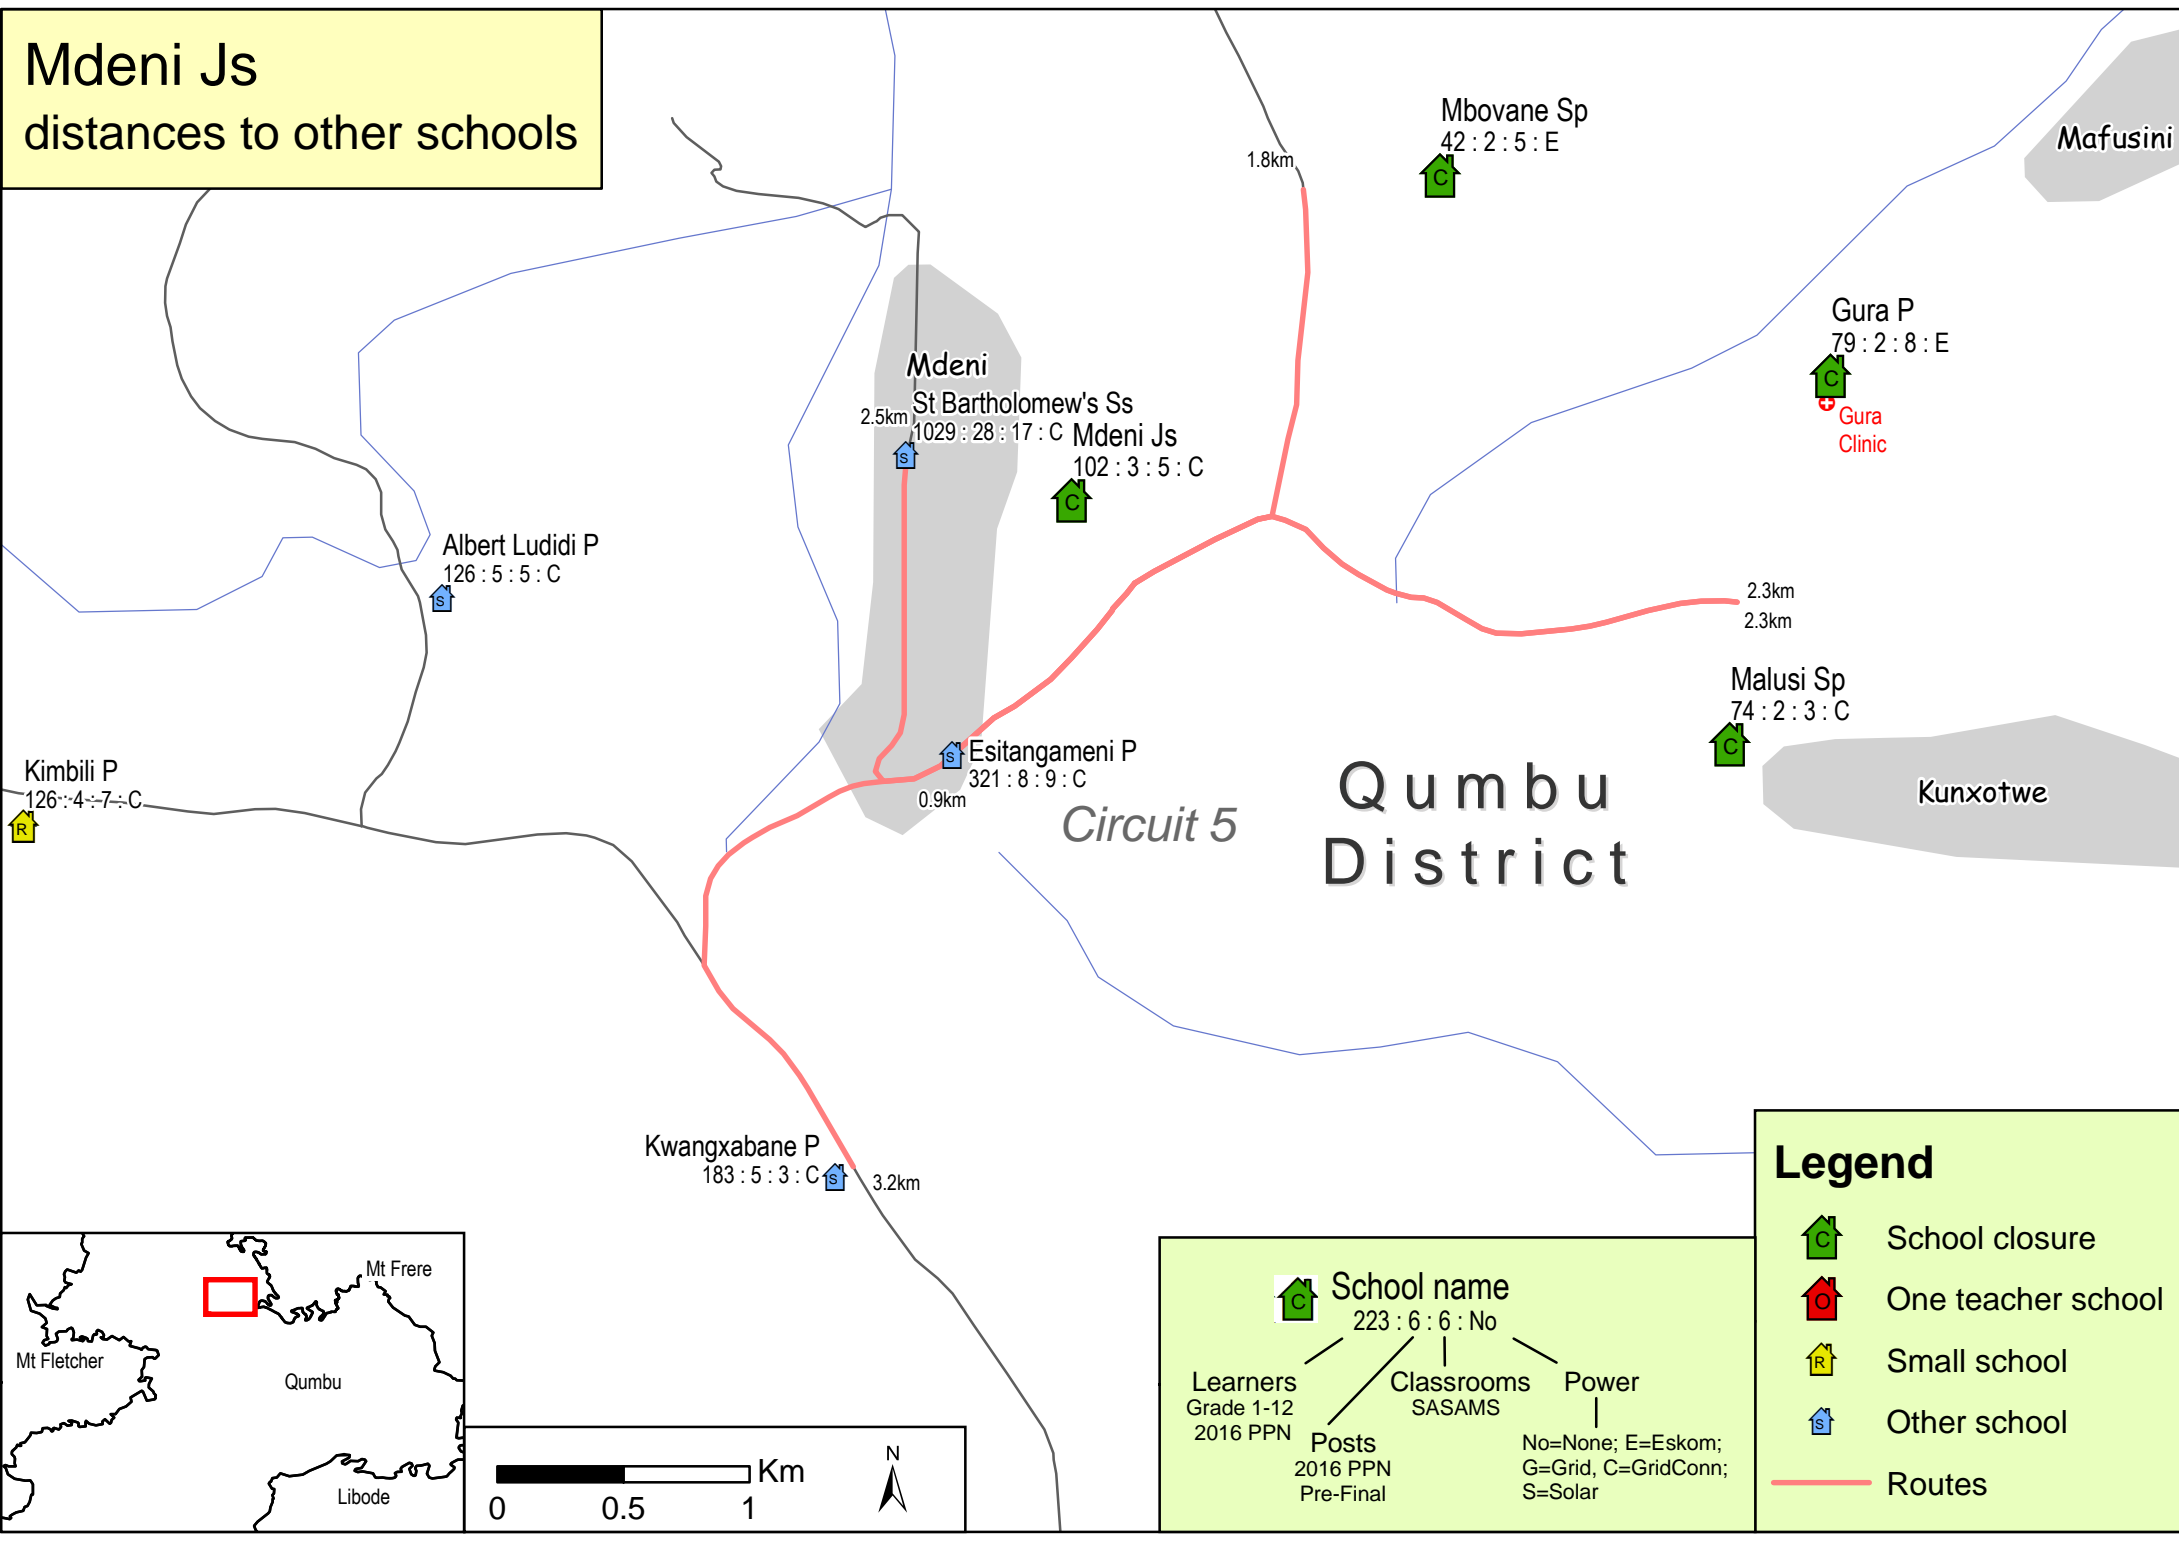

Mdeni Js distances to other schools

School name
 223 : 6 : 6 : No

Learners
 Grade 1-12
 2016 PPN

Classrooms
 SASAMS

Power
 No=None; E=Eskom;
 G=Grid, C=GridConn;
 S=Solar

Posts
 2016 PPN
 Pre-Final

Legend

- School closure
- One teacher school
- Small school
- Other school
- Routes