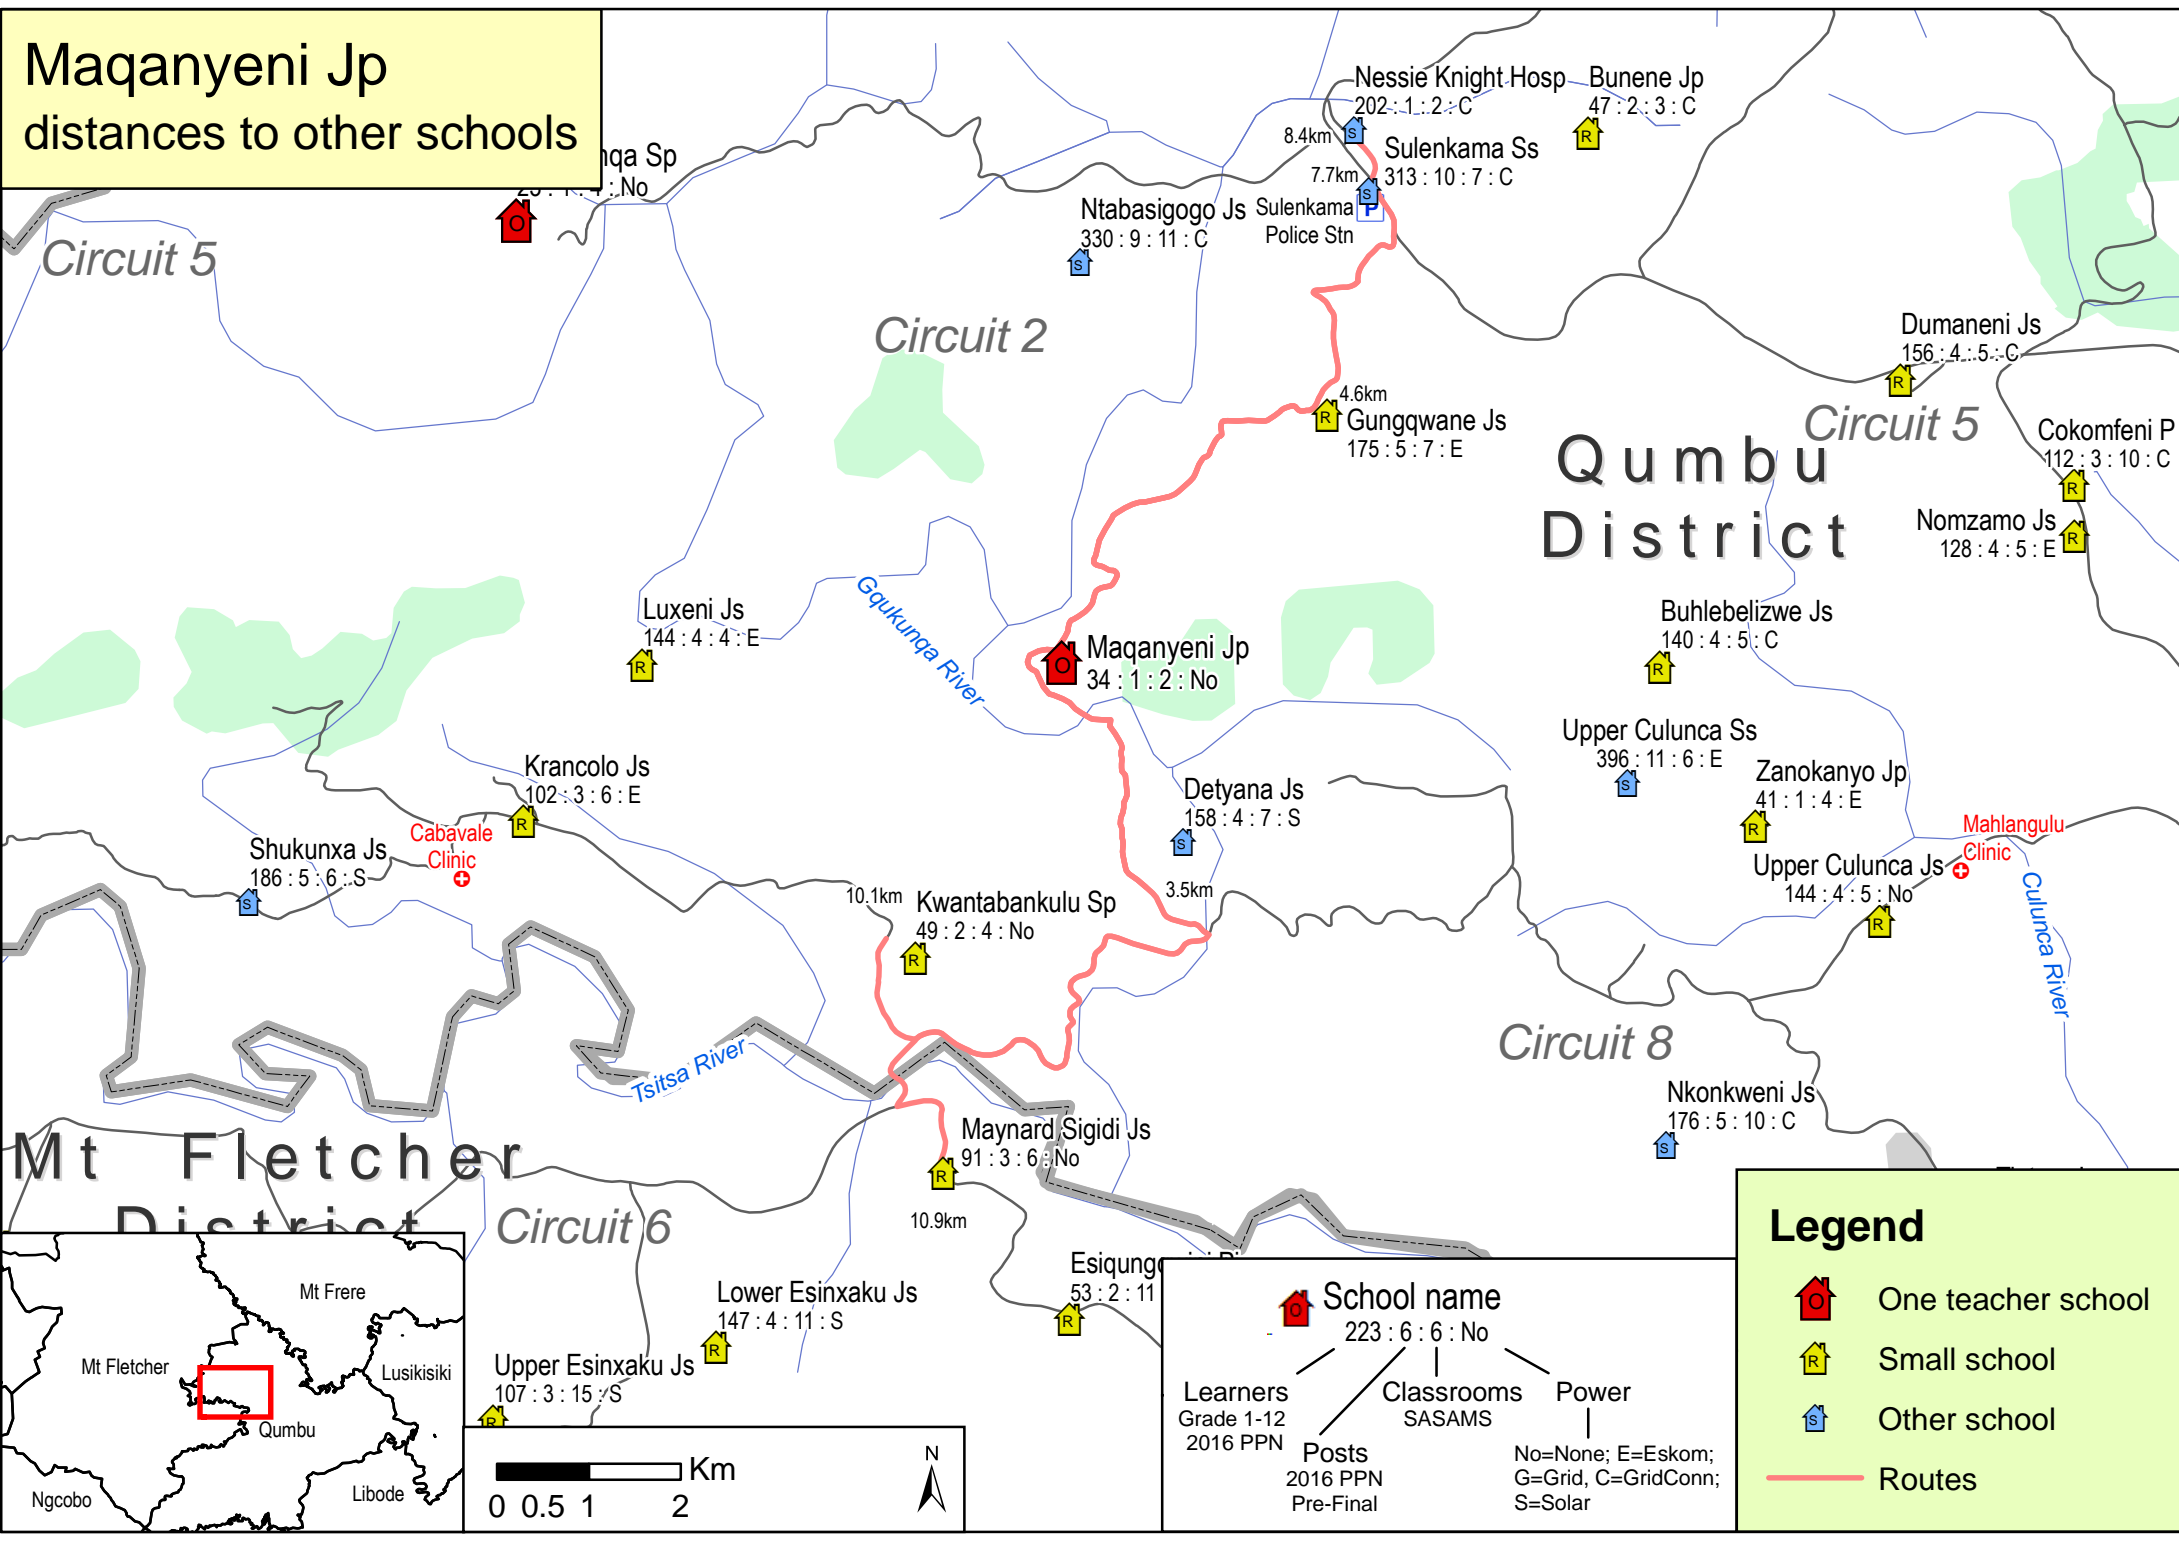

# Maqanyeni Jp distances to other schools

**School name**  
223 : 6 : 6 : No

- Learners Grade 1-12 2016 PPN
- Classrooms SASAMS
- Power: No=None; E=Eskom; G=Grid, C=GridConn; S=Solar
- Posts 2016 PPN Pre-Final