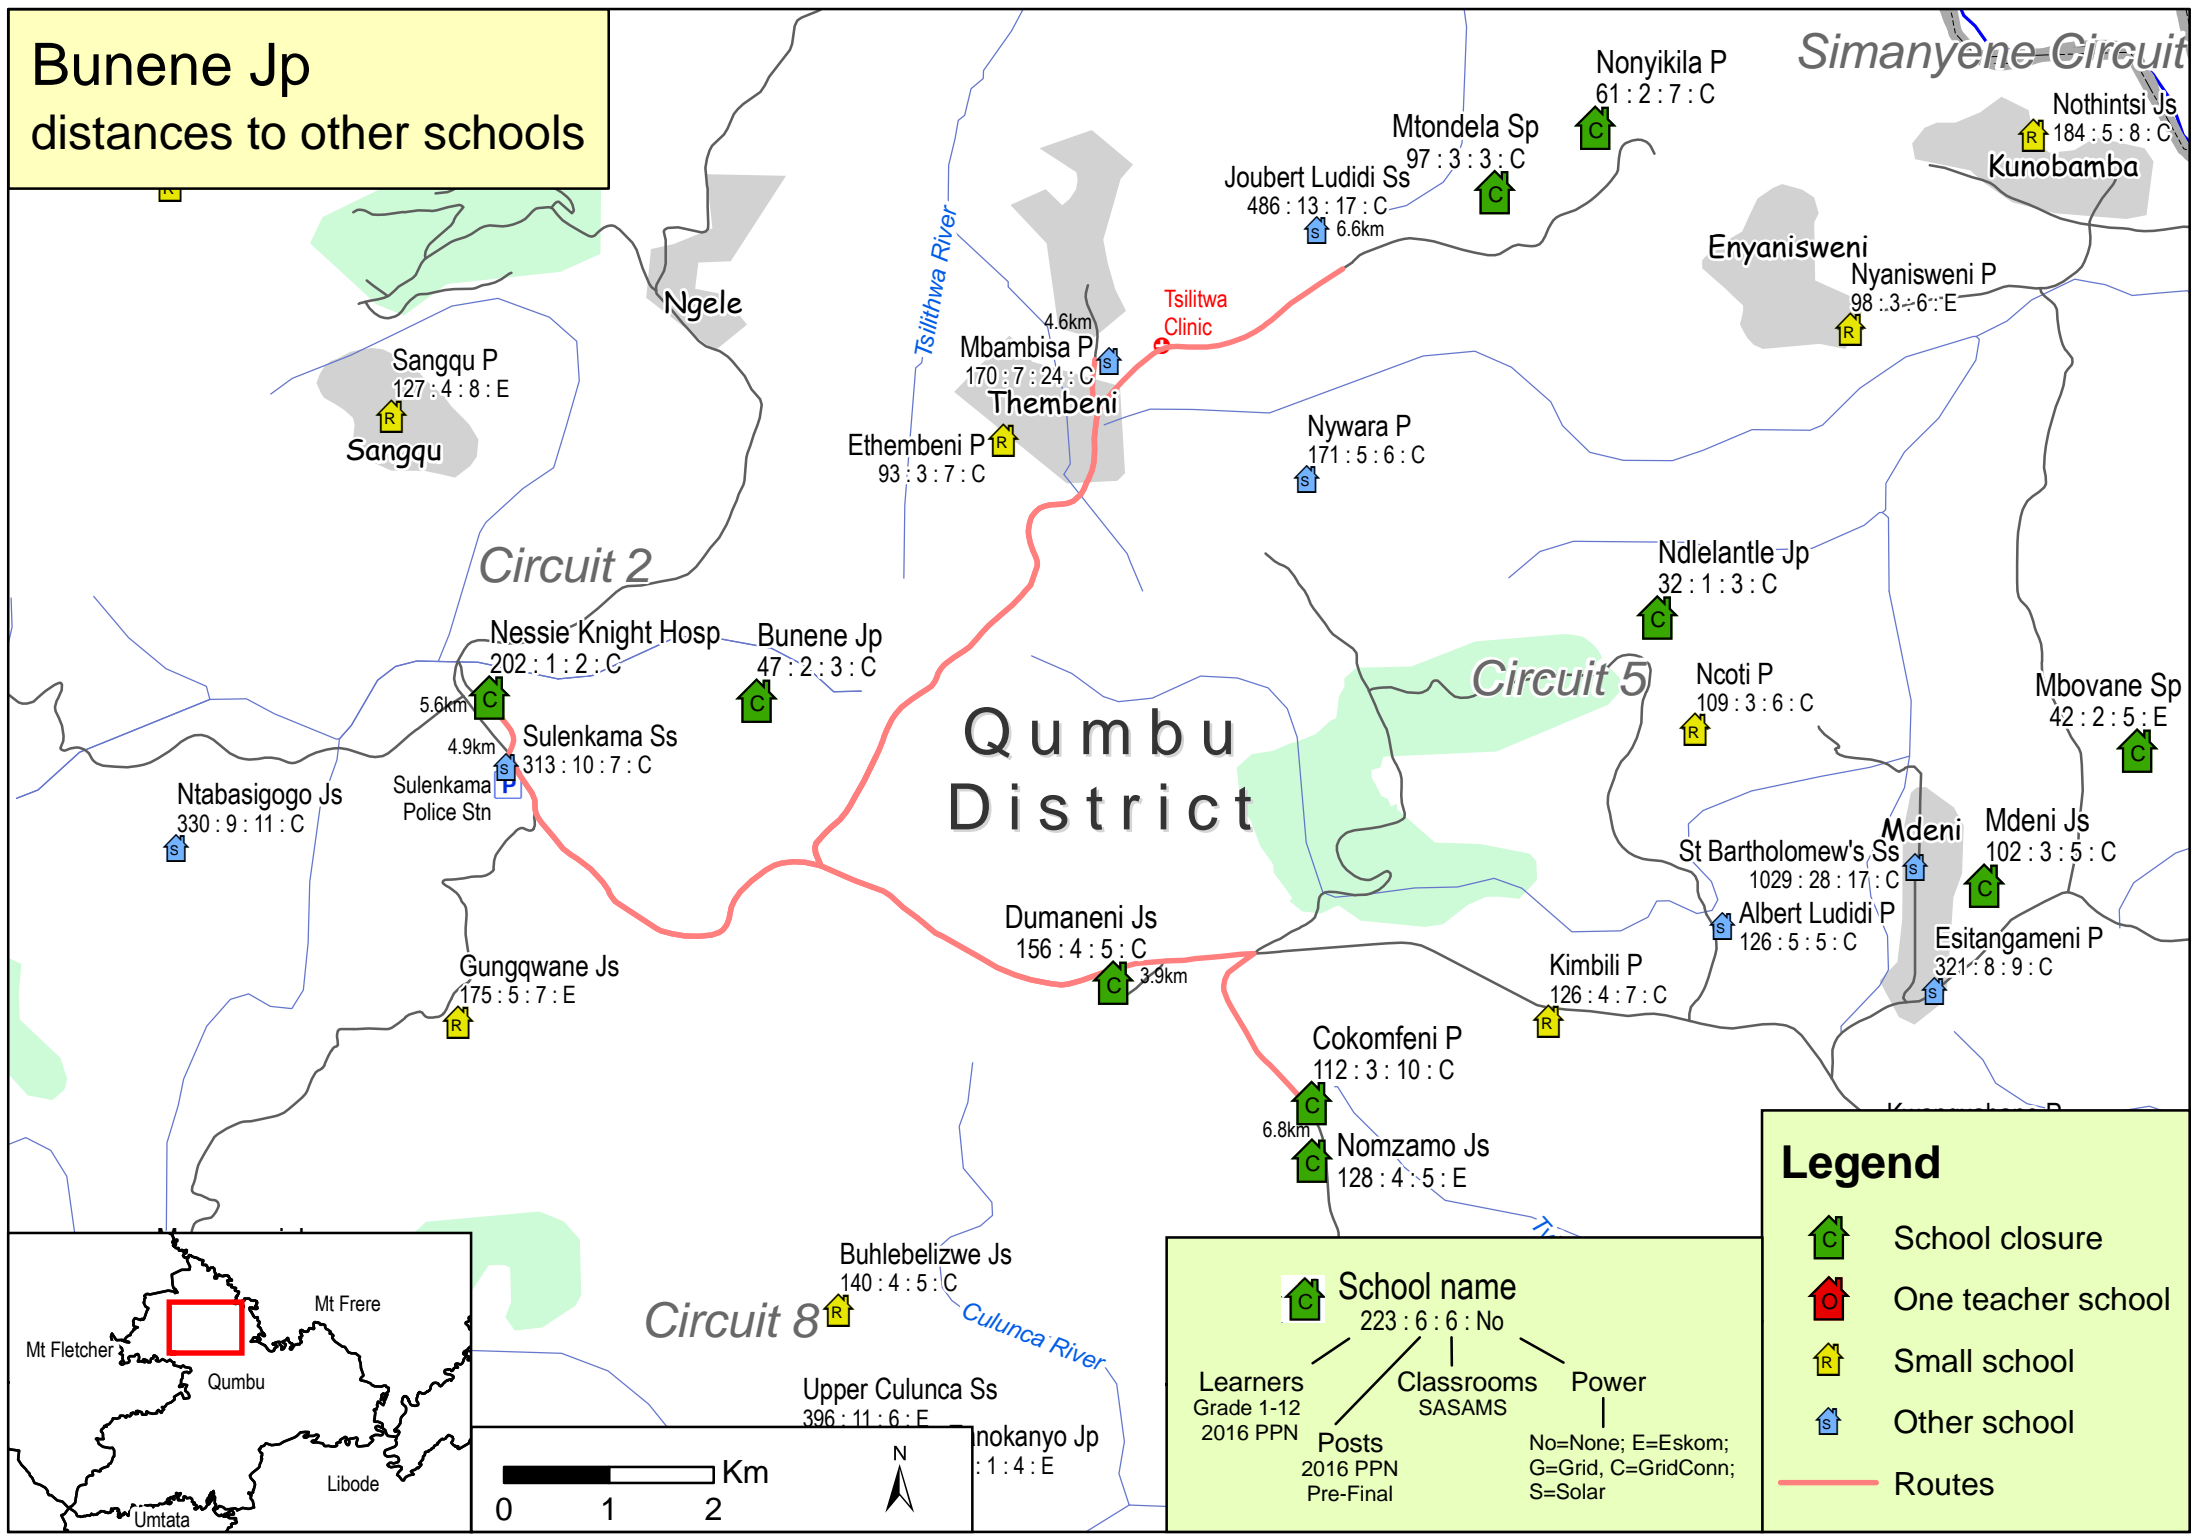

# Bunene Jp distances to other schools

### Legend

- School closure
- One teacher school
- Small school
- Other school
- Routes

**School name**  
223 : 6 : 6 : No

**Learners**  
Grade 1-12  
2016 PPN

**Classrooms**  
SASAMS

**Power**  
No=None; E=Eskom;  
G=Grid, C=GridConn;  
S=Solar