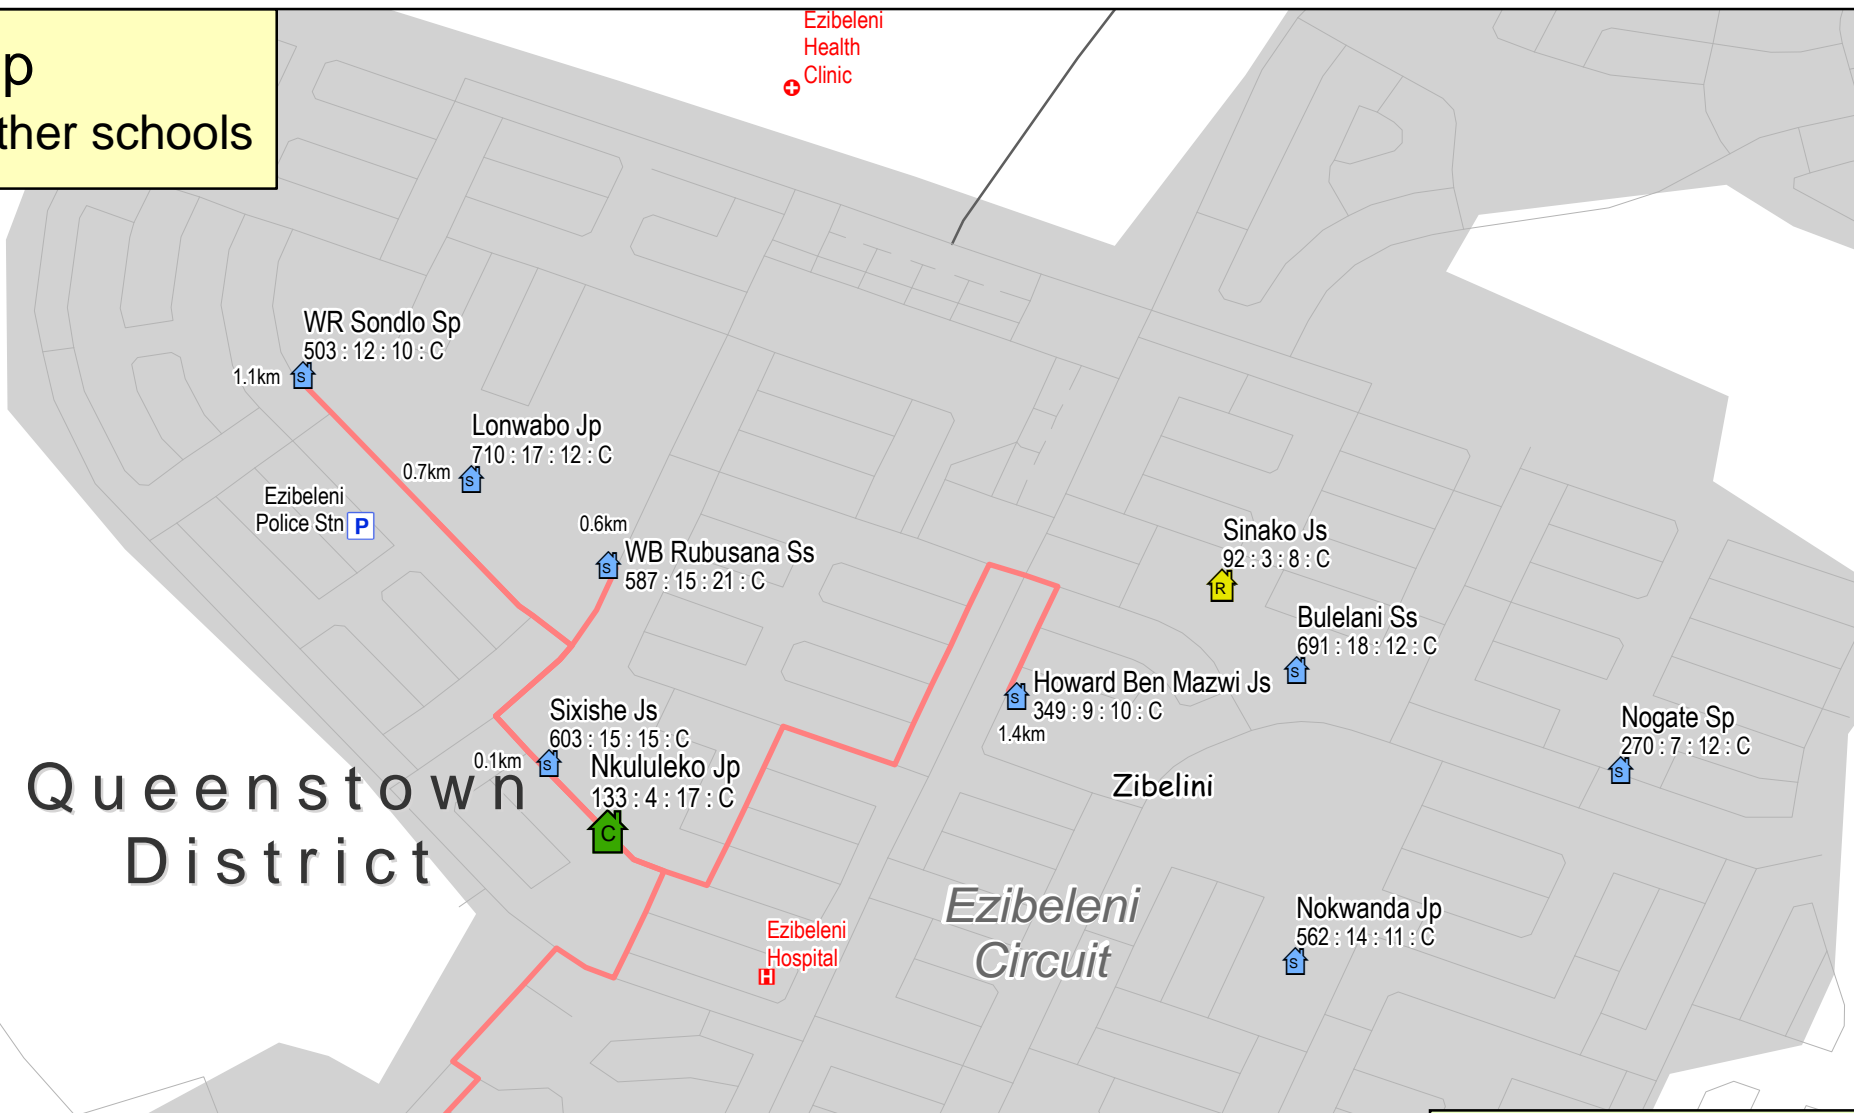

Nkululeko Jp distances to other schools

Queenstown District

Ezibeleni Circuit

Zibelini

Legend

- School closure
- One teacher school
- Small school
- Other school
- Routes

School name
223 : 6 : 6 : No

Learners Grade 1-12 2016 PPN Posts 2016 PPN Pre-Final Classrooms SASAMS Power