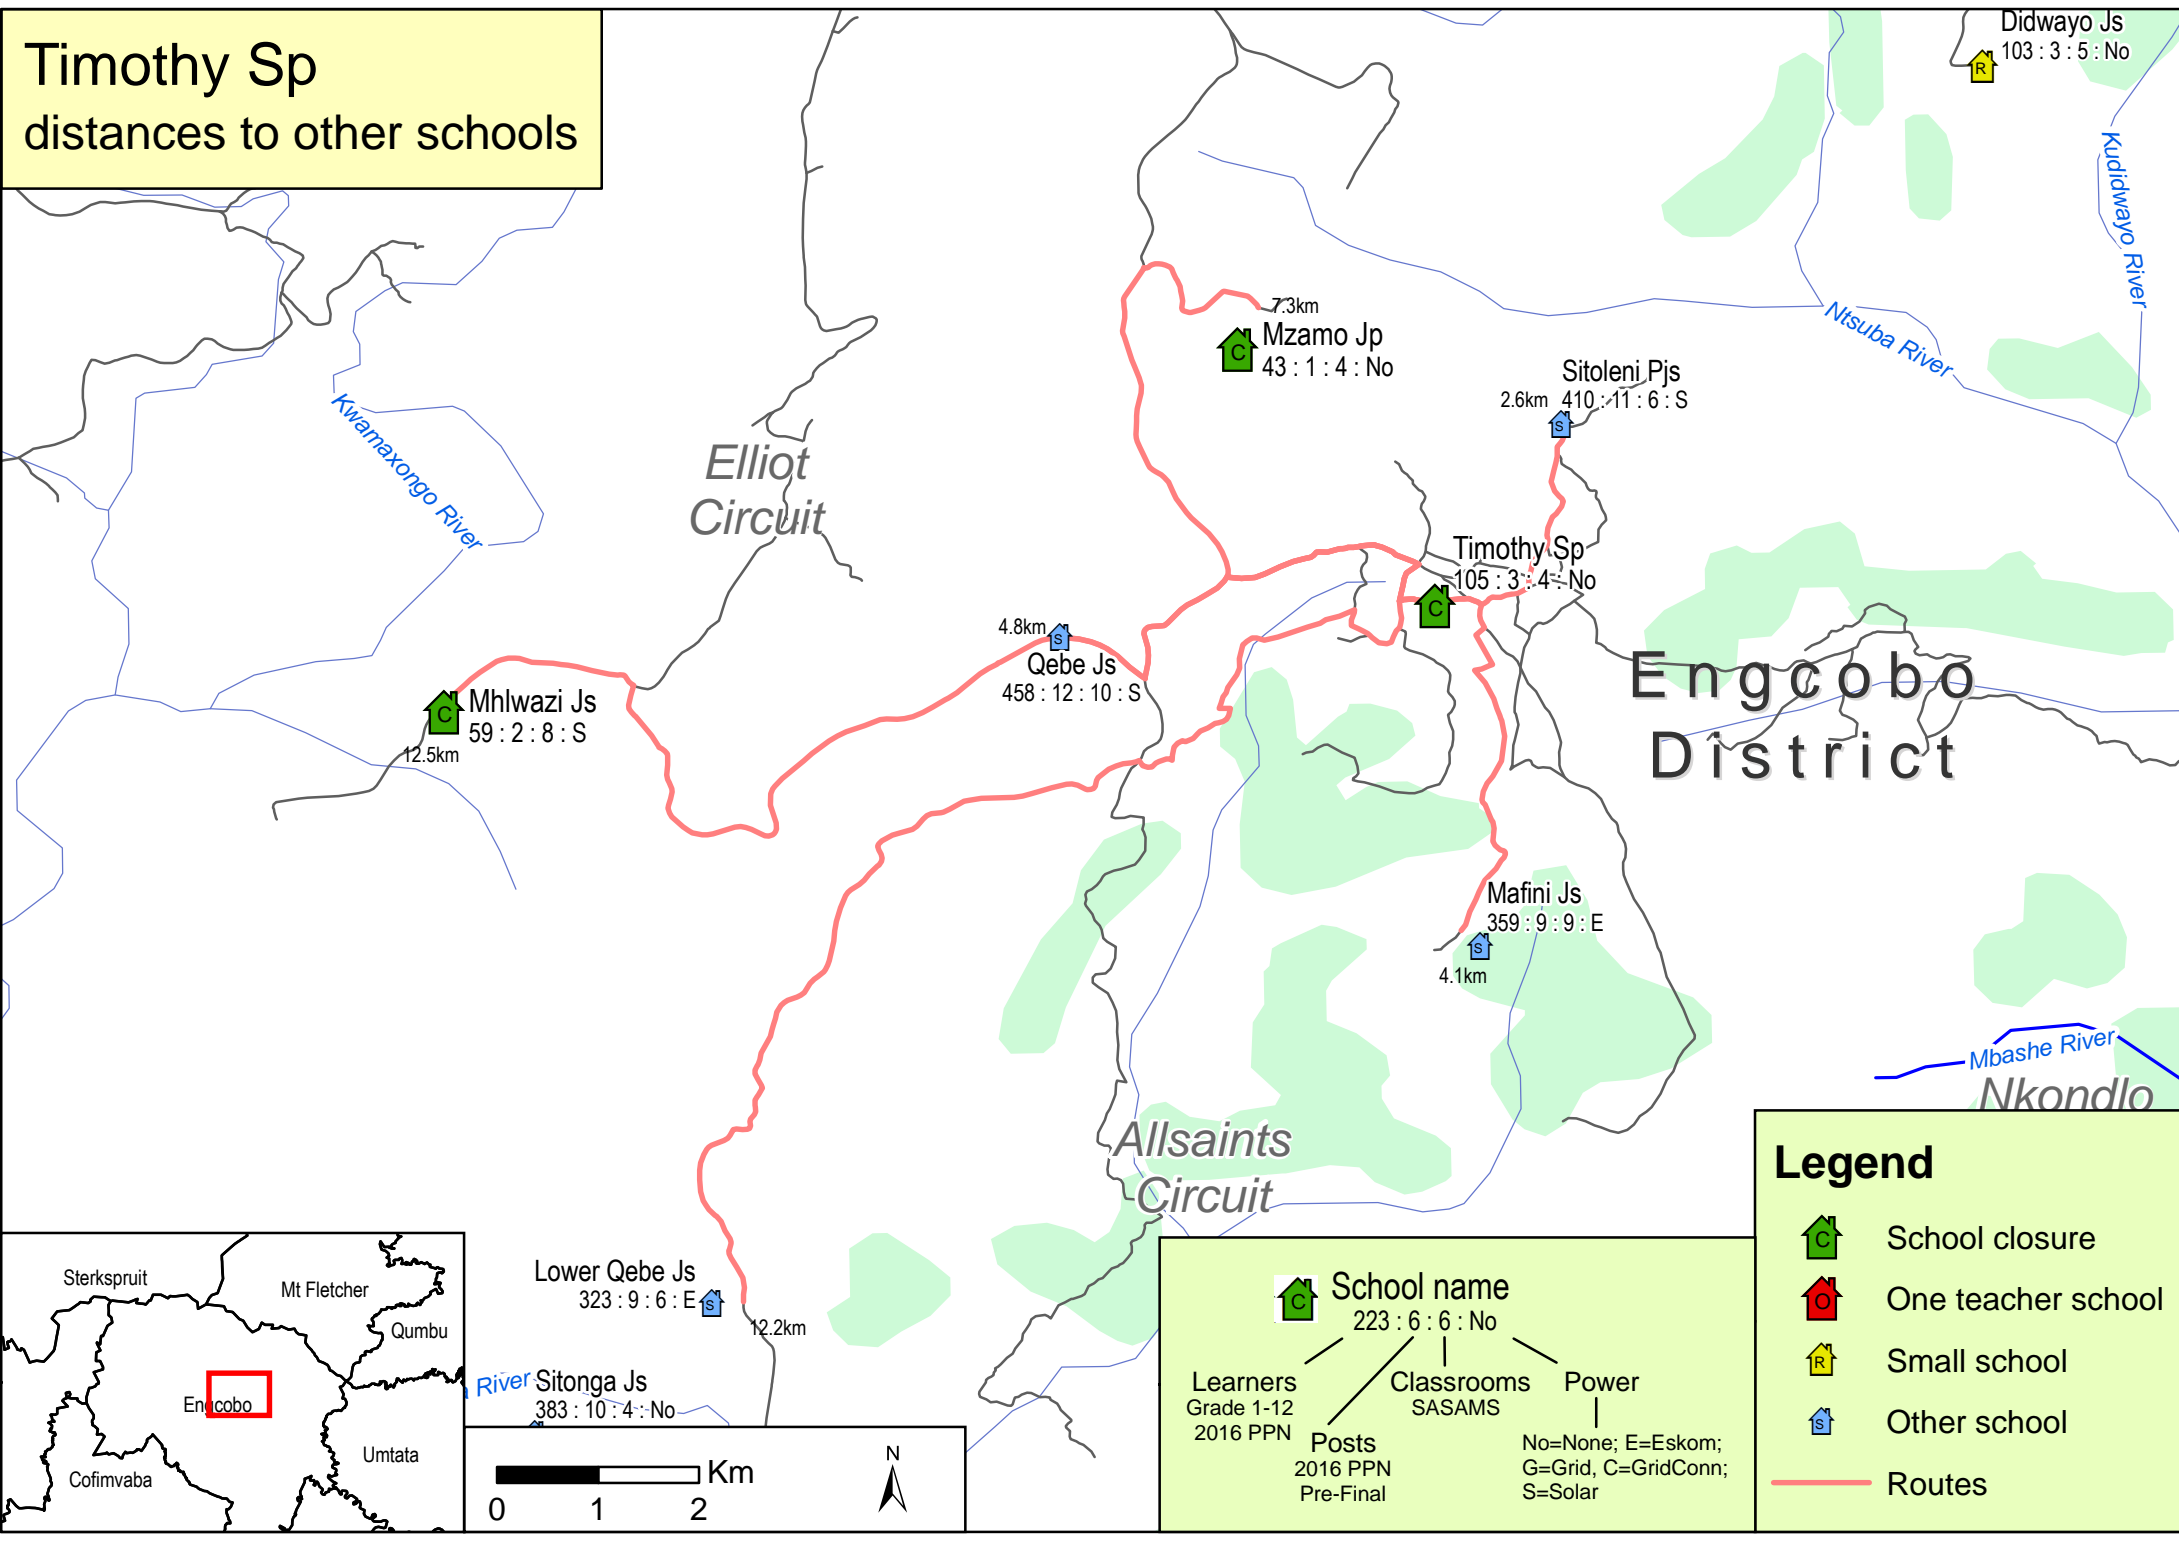

Timothy Sp distances to other schools

Legend

- School closure
- One teacher school
- Small school
- Other school
- Routes

School name
223 : 6 : 6 : No

Learners
Grade 1-12
2016 PPN

Classrooms
SASAMS

Power
No=None; E=Eskom;
G=Grid, C=GridConn;
S=Solar

Posts
2016 PPN
Pre-Final

0 1 2 Km