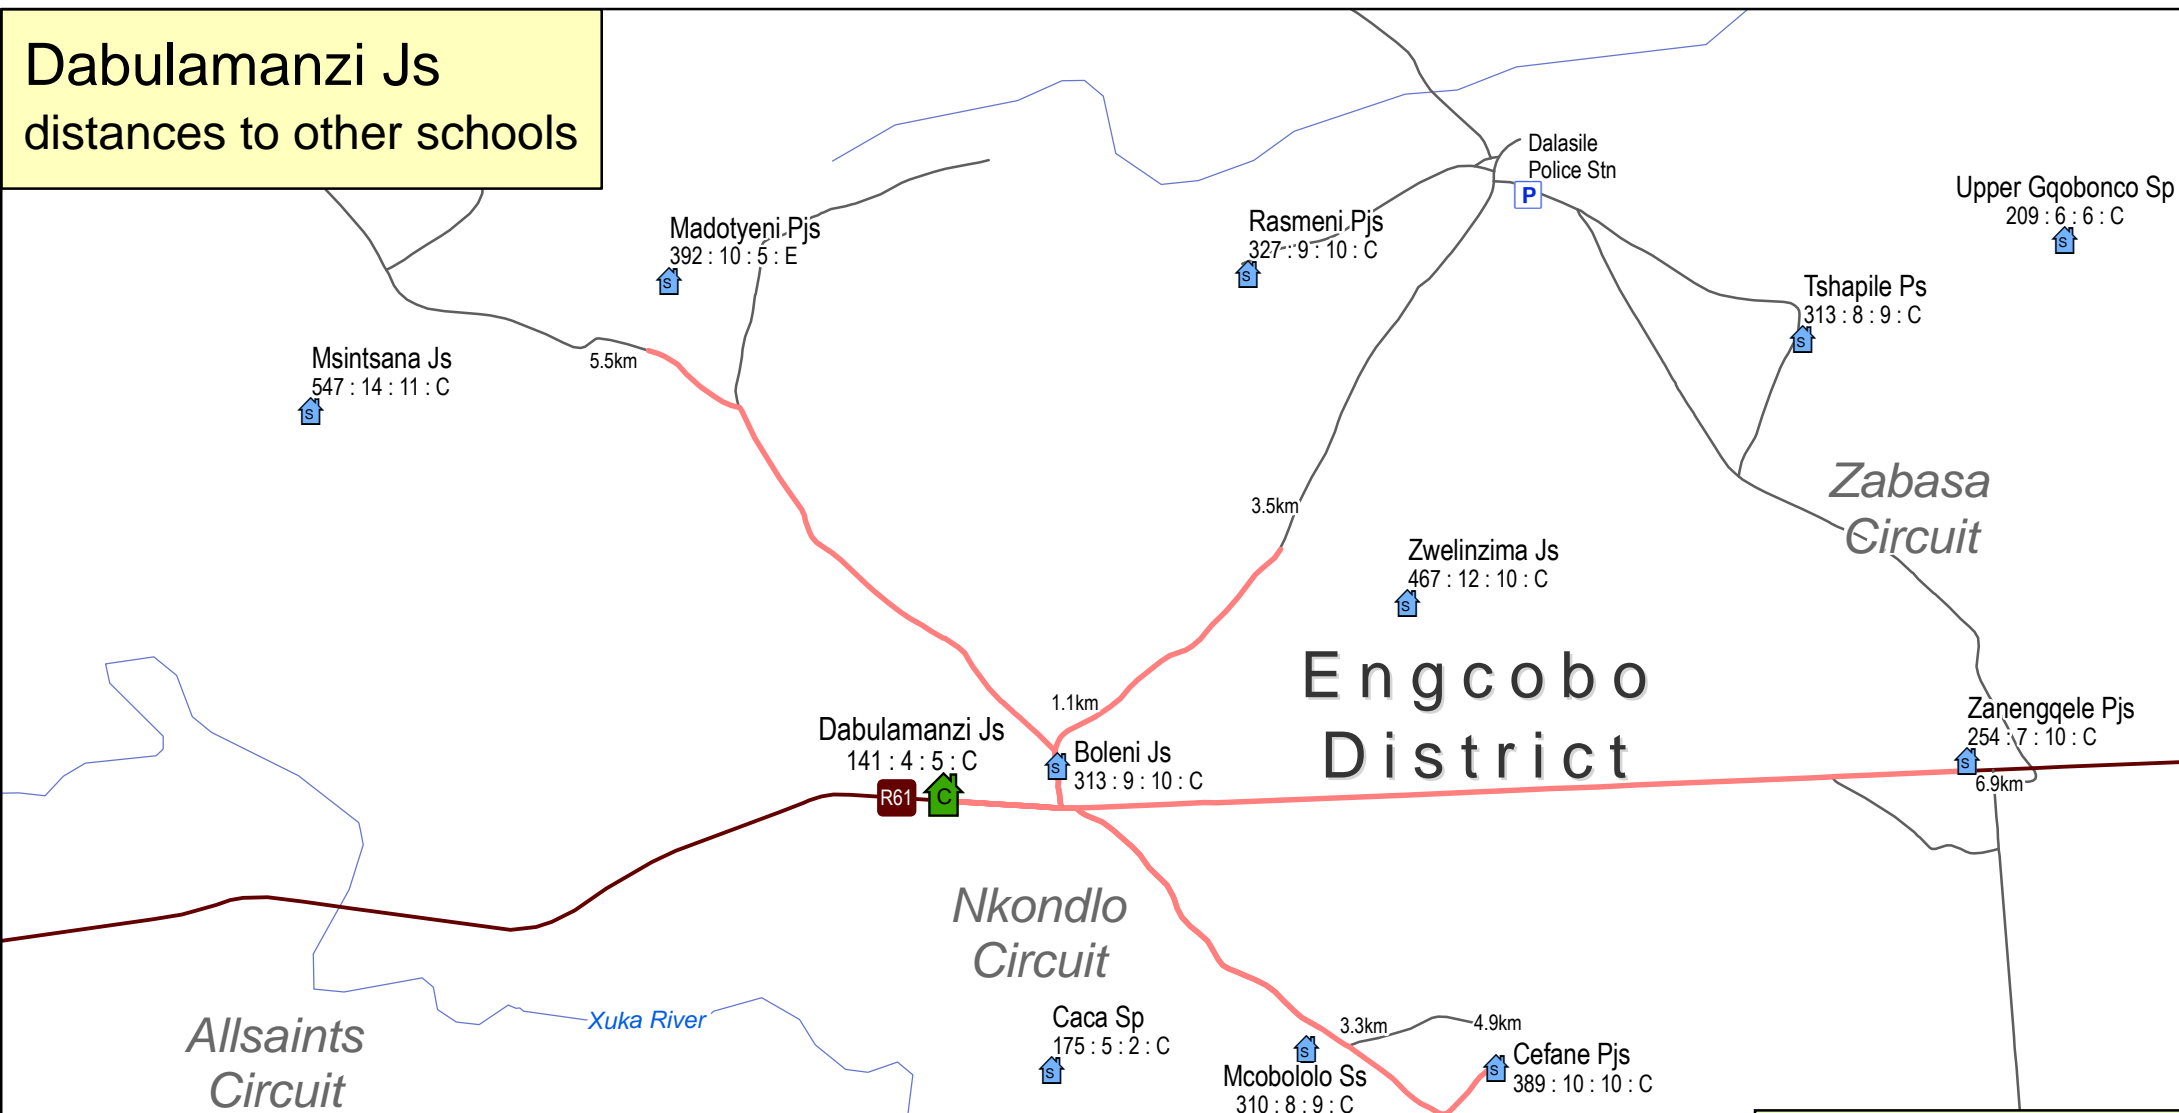

Dabulamanzi Js distances to other schools

School name
 223 : 6 : 6 : No

Learners Grade 1-12 2016 PPN
 Posts 2016 PPN Pre-Final

Classrooms SASAMS

Power
 No=None; E=Eskom; G=Grid, C=GridConn; S=Solar

Legend

-  School closure
-  One teacher school
-  Small school
-  Other school
-  Routes