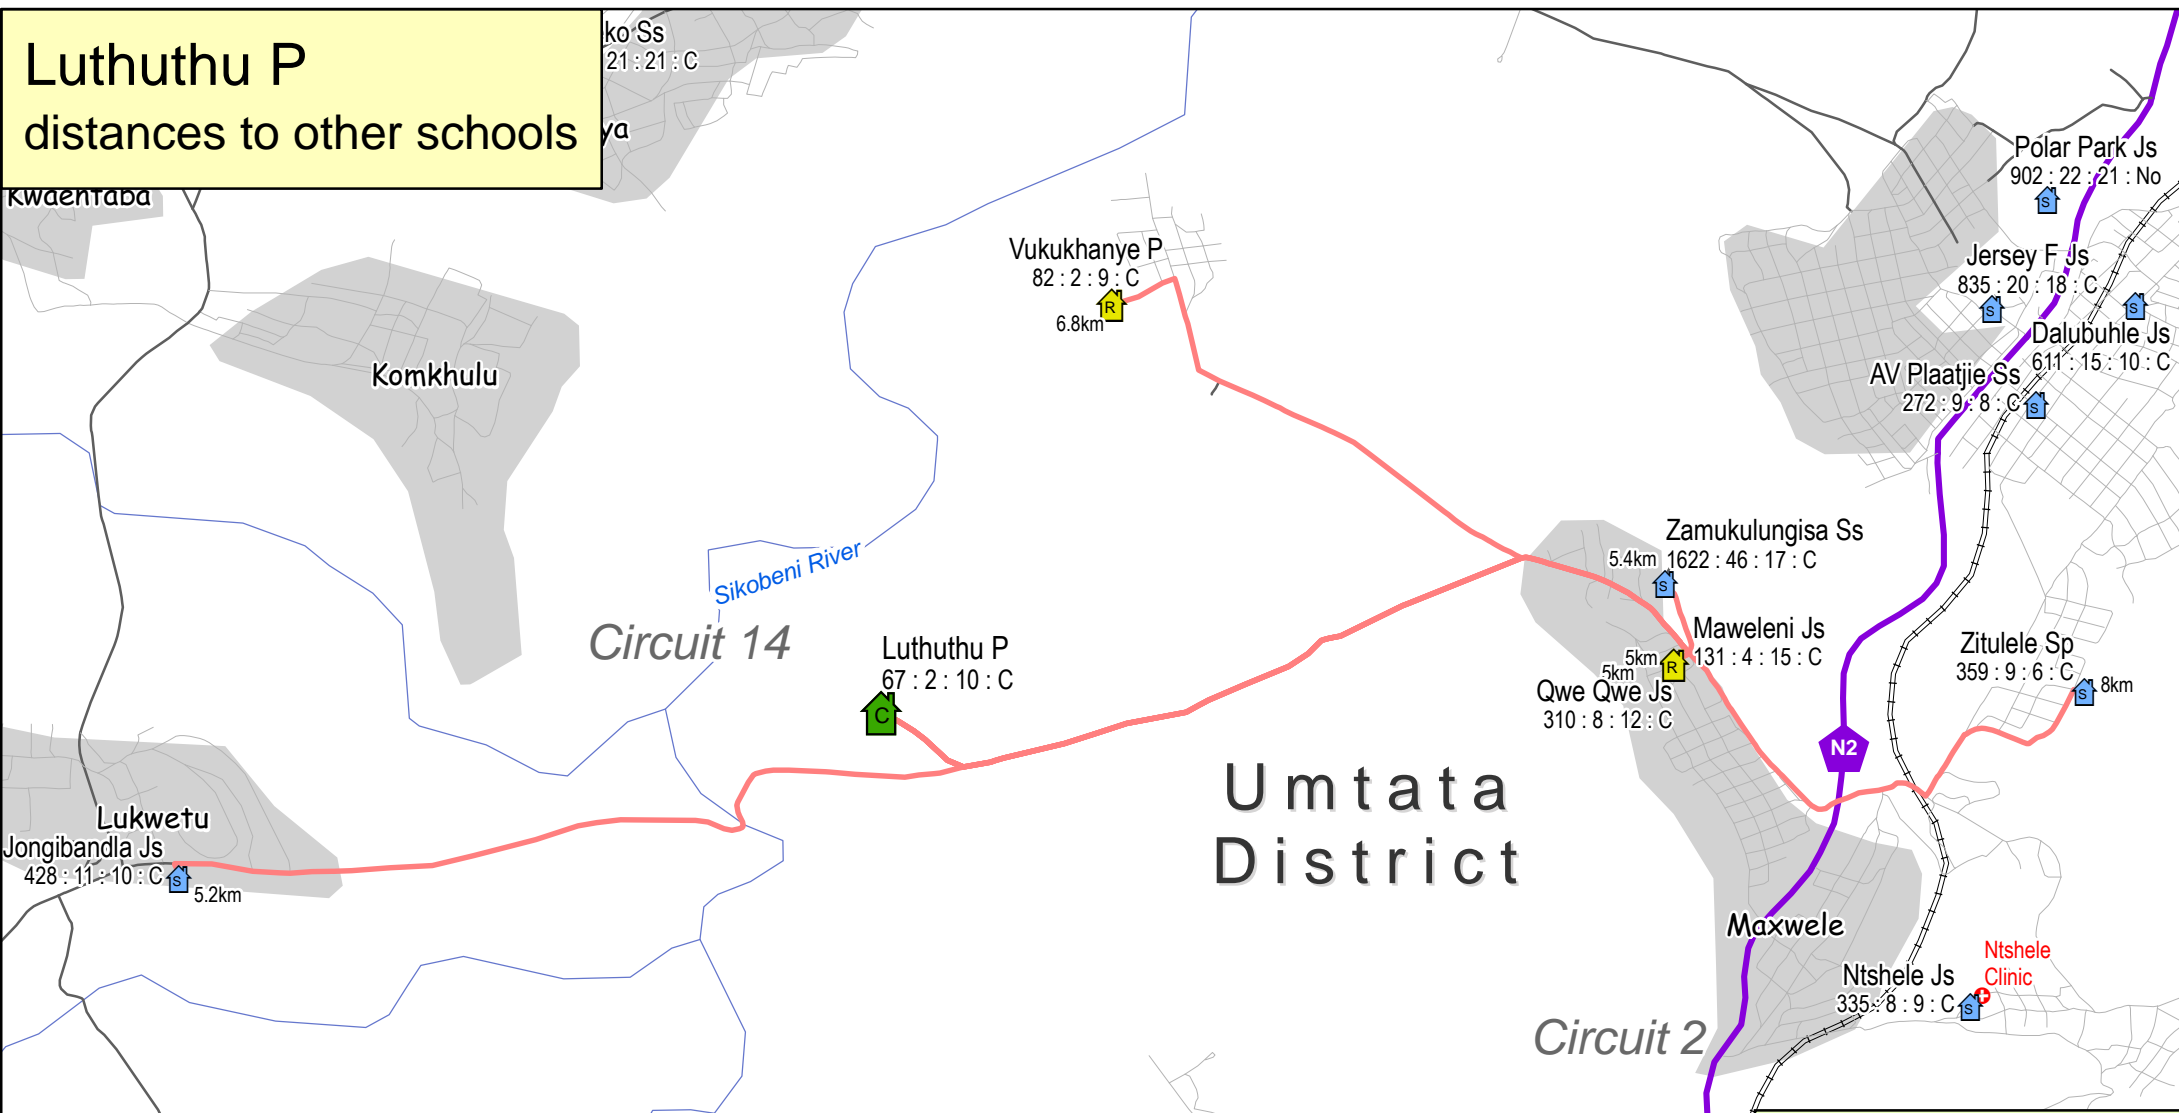

Luthuthu P distances to other schools

Legend

School name
223 : 6 : 6 : No

Learners Grade 1-12 2016 PPN
Posts 2016 PPN Pre-Final

Classrooms SASAMS

Power
No=None; E=Eskom; G=Grid, C=GridConn; S=Solar

Legend

- School closure
- One teacher school
- Small school
- Other school
- Routes