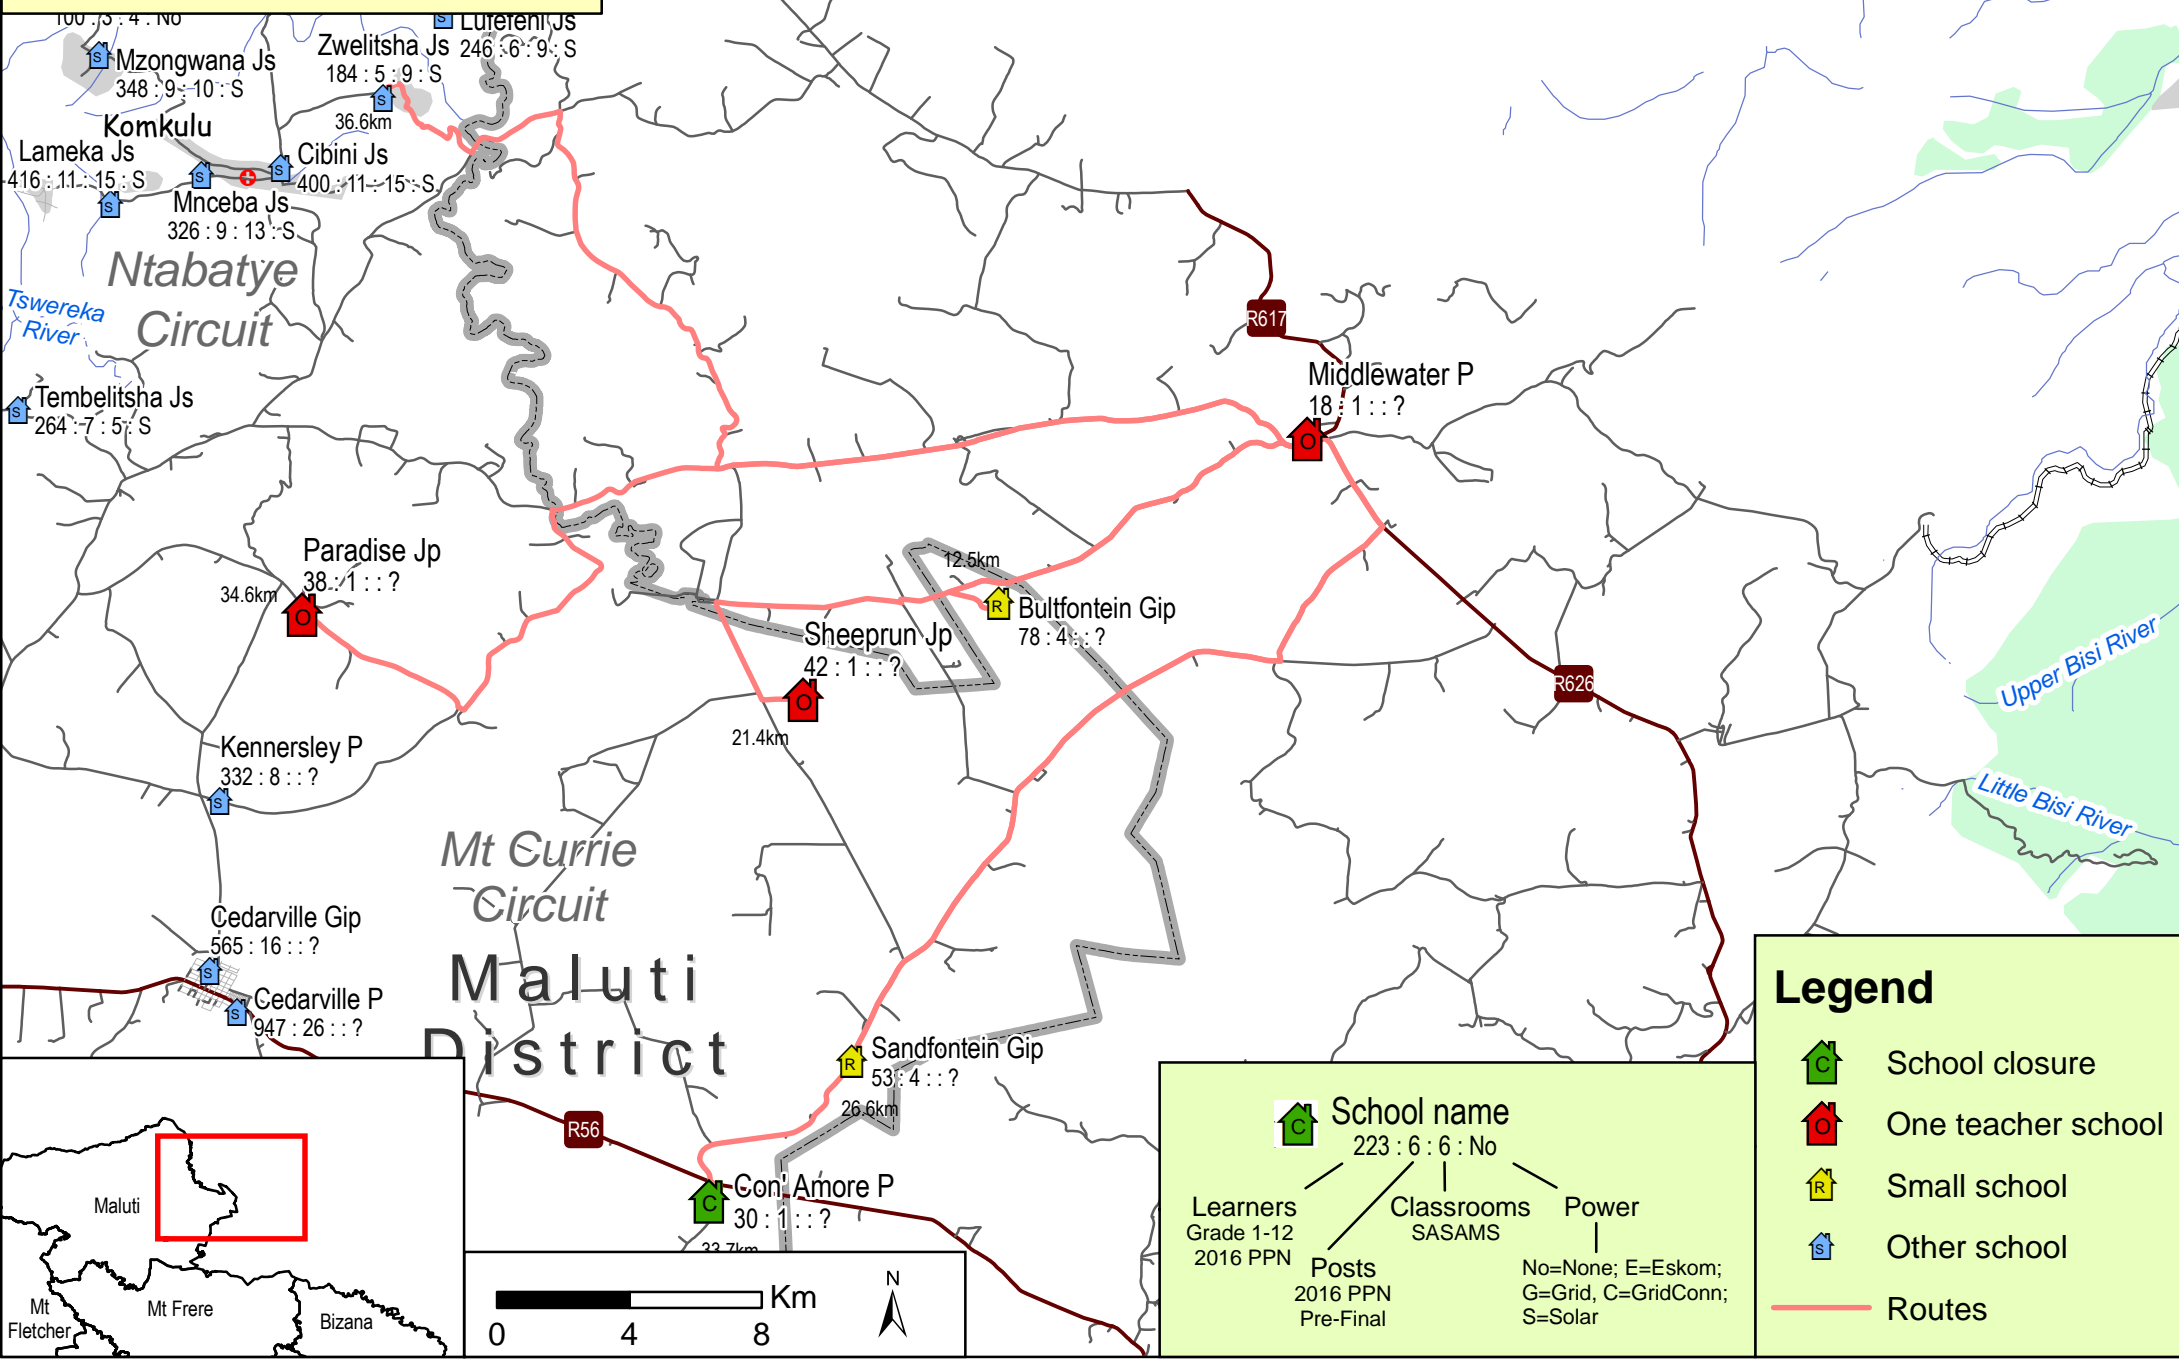

Middlewater P distances to other schools

School name
223 : 6 : 6 : No

Learners Grade 1-12 2016 PPN
Classrooms SASAMS
Power

Posts 2016 PPN Pre-Final
No=None; E=Eskom; G=Grid, C=GridConn; S=Solar