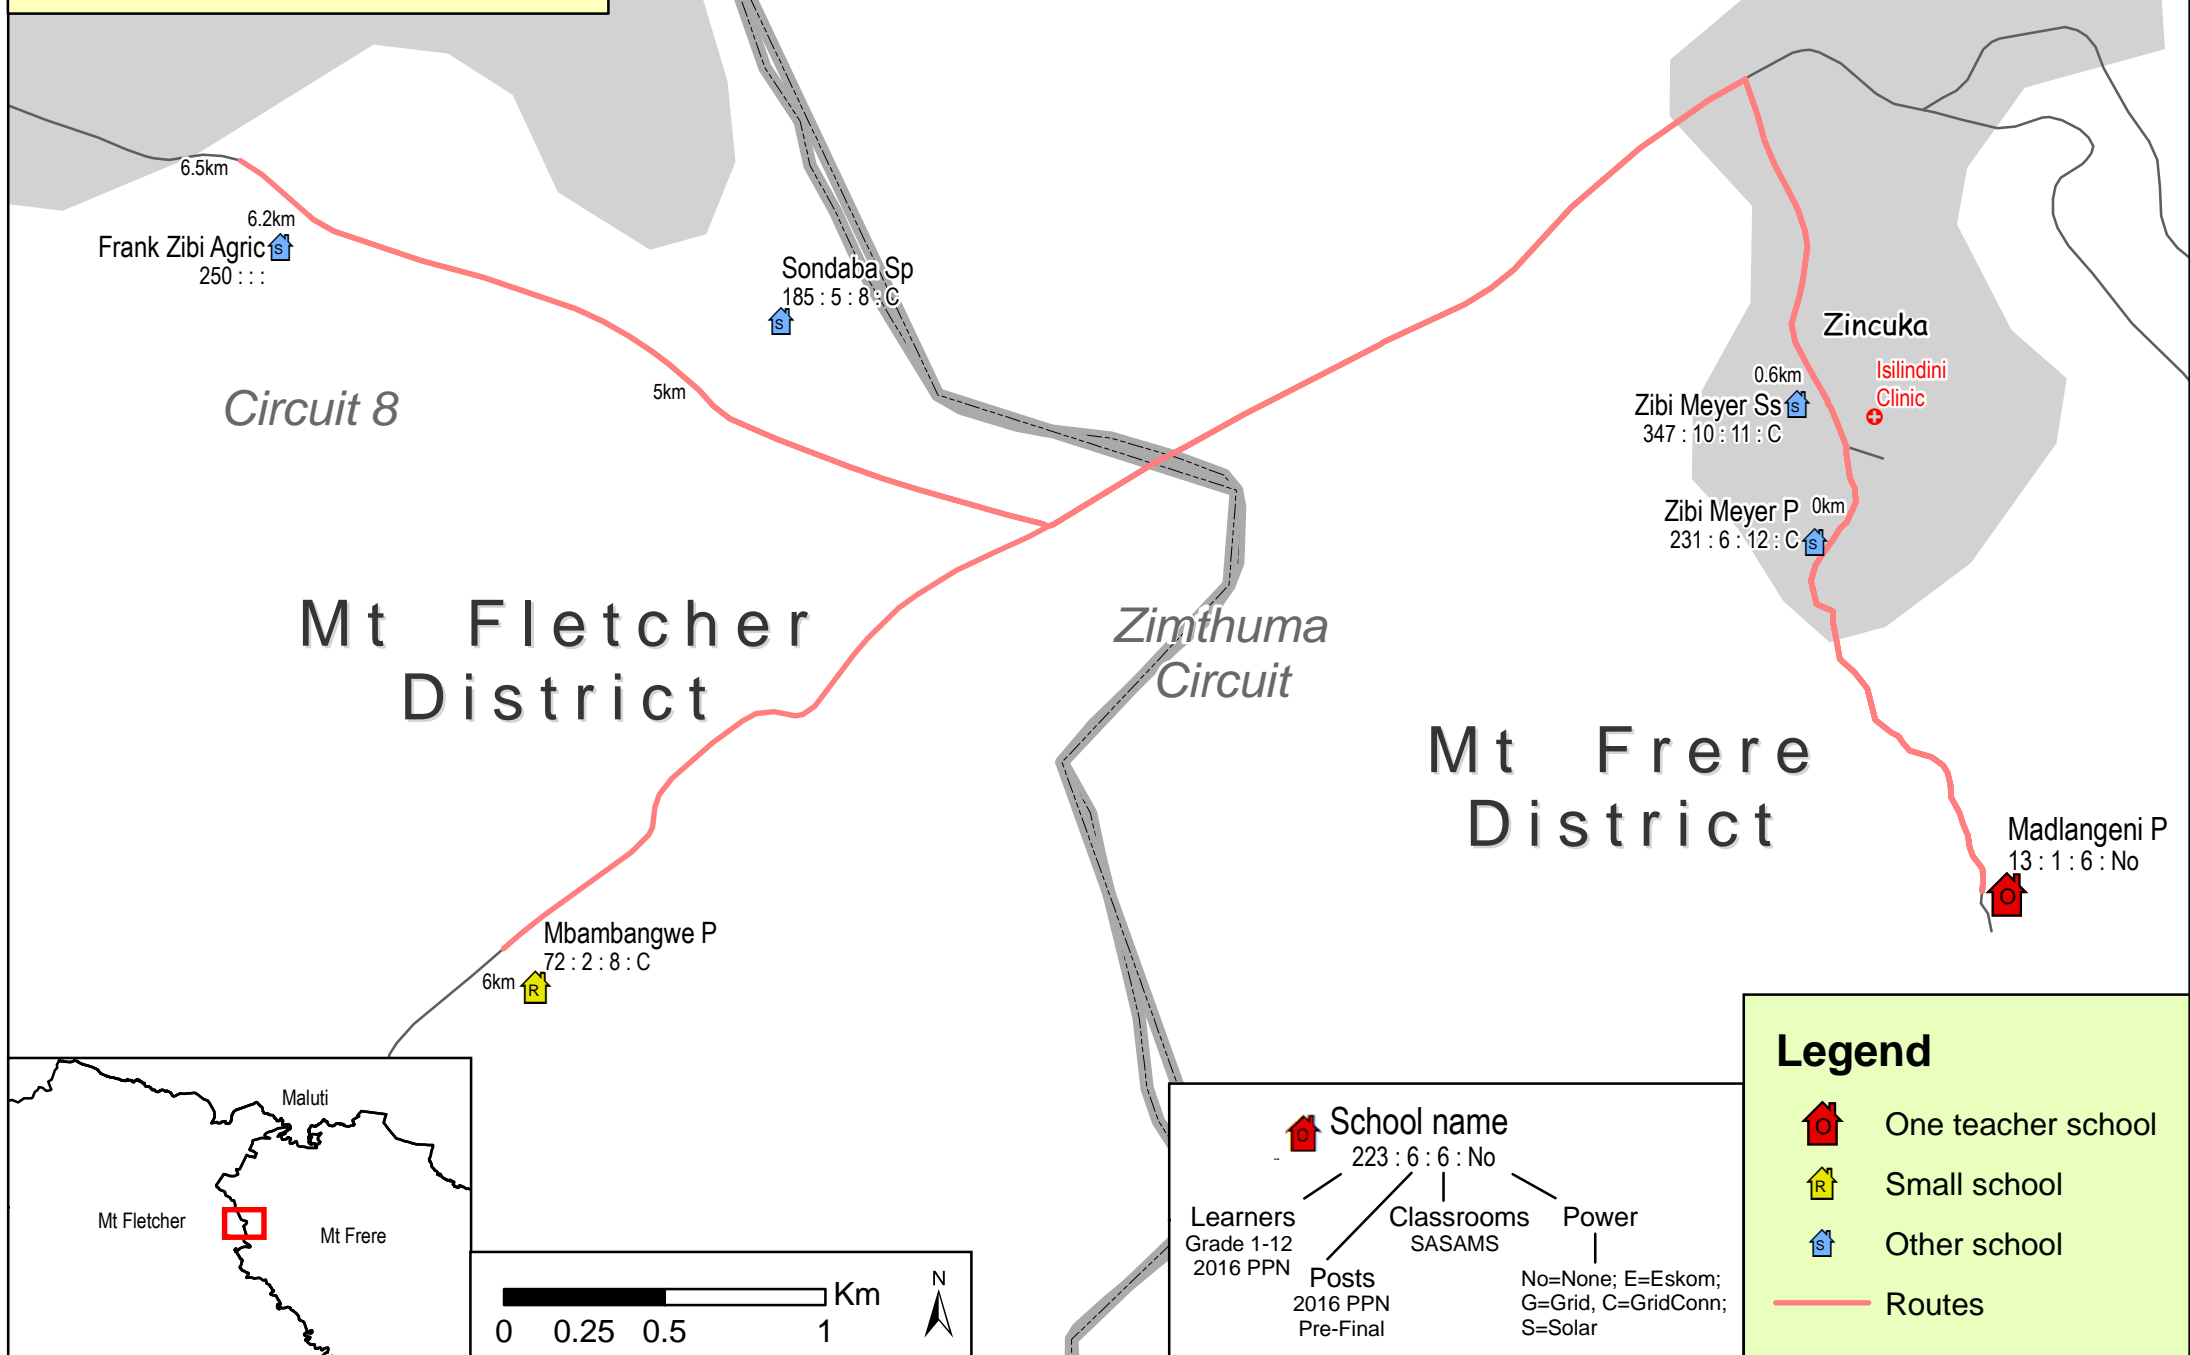

# Madlangeni P distances to other schools

**School name**  
223 : 6 : 6 : No

Learners Grade 1-12 2016 PPN  
Posts 2016 PPN Pre-Final

Classrooms SASAMS

Power  
No=None; E=Eskom; G=Grid, C=GridConn; S=Solar

**Legend**

- One teacher school
- Small school
- Other school
- Routes