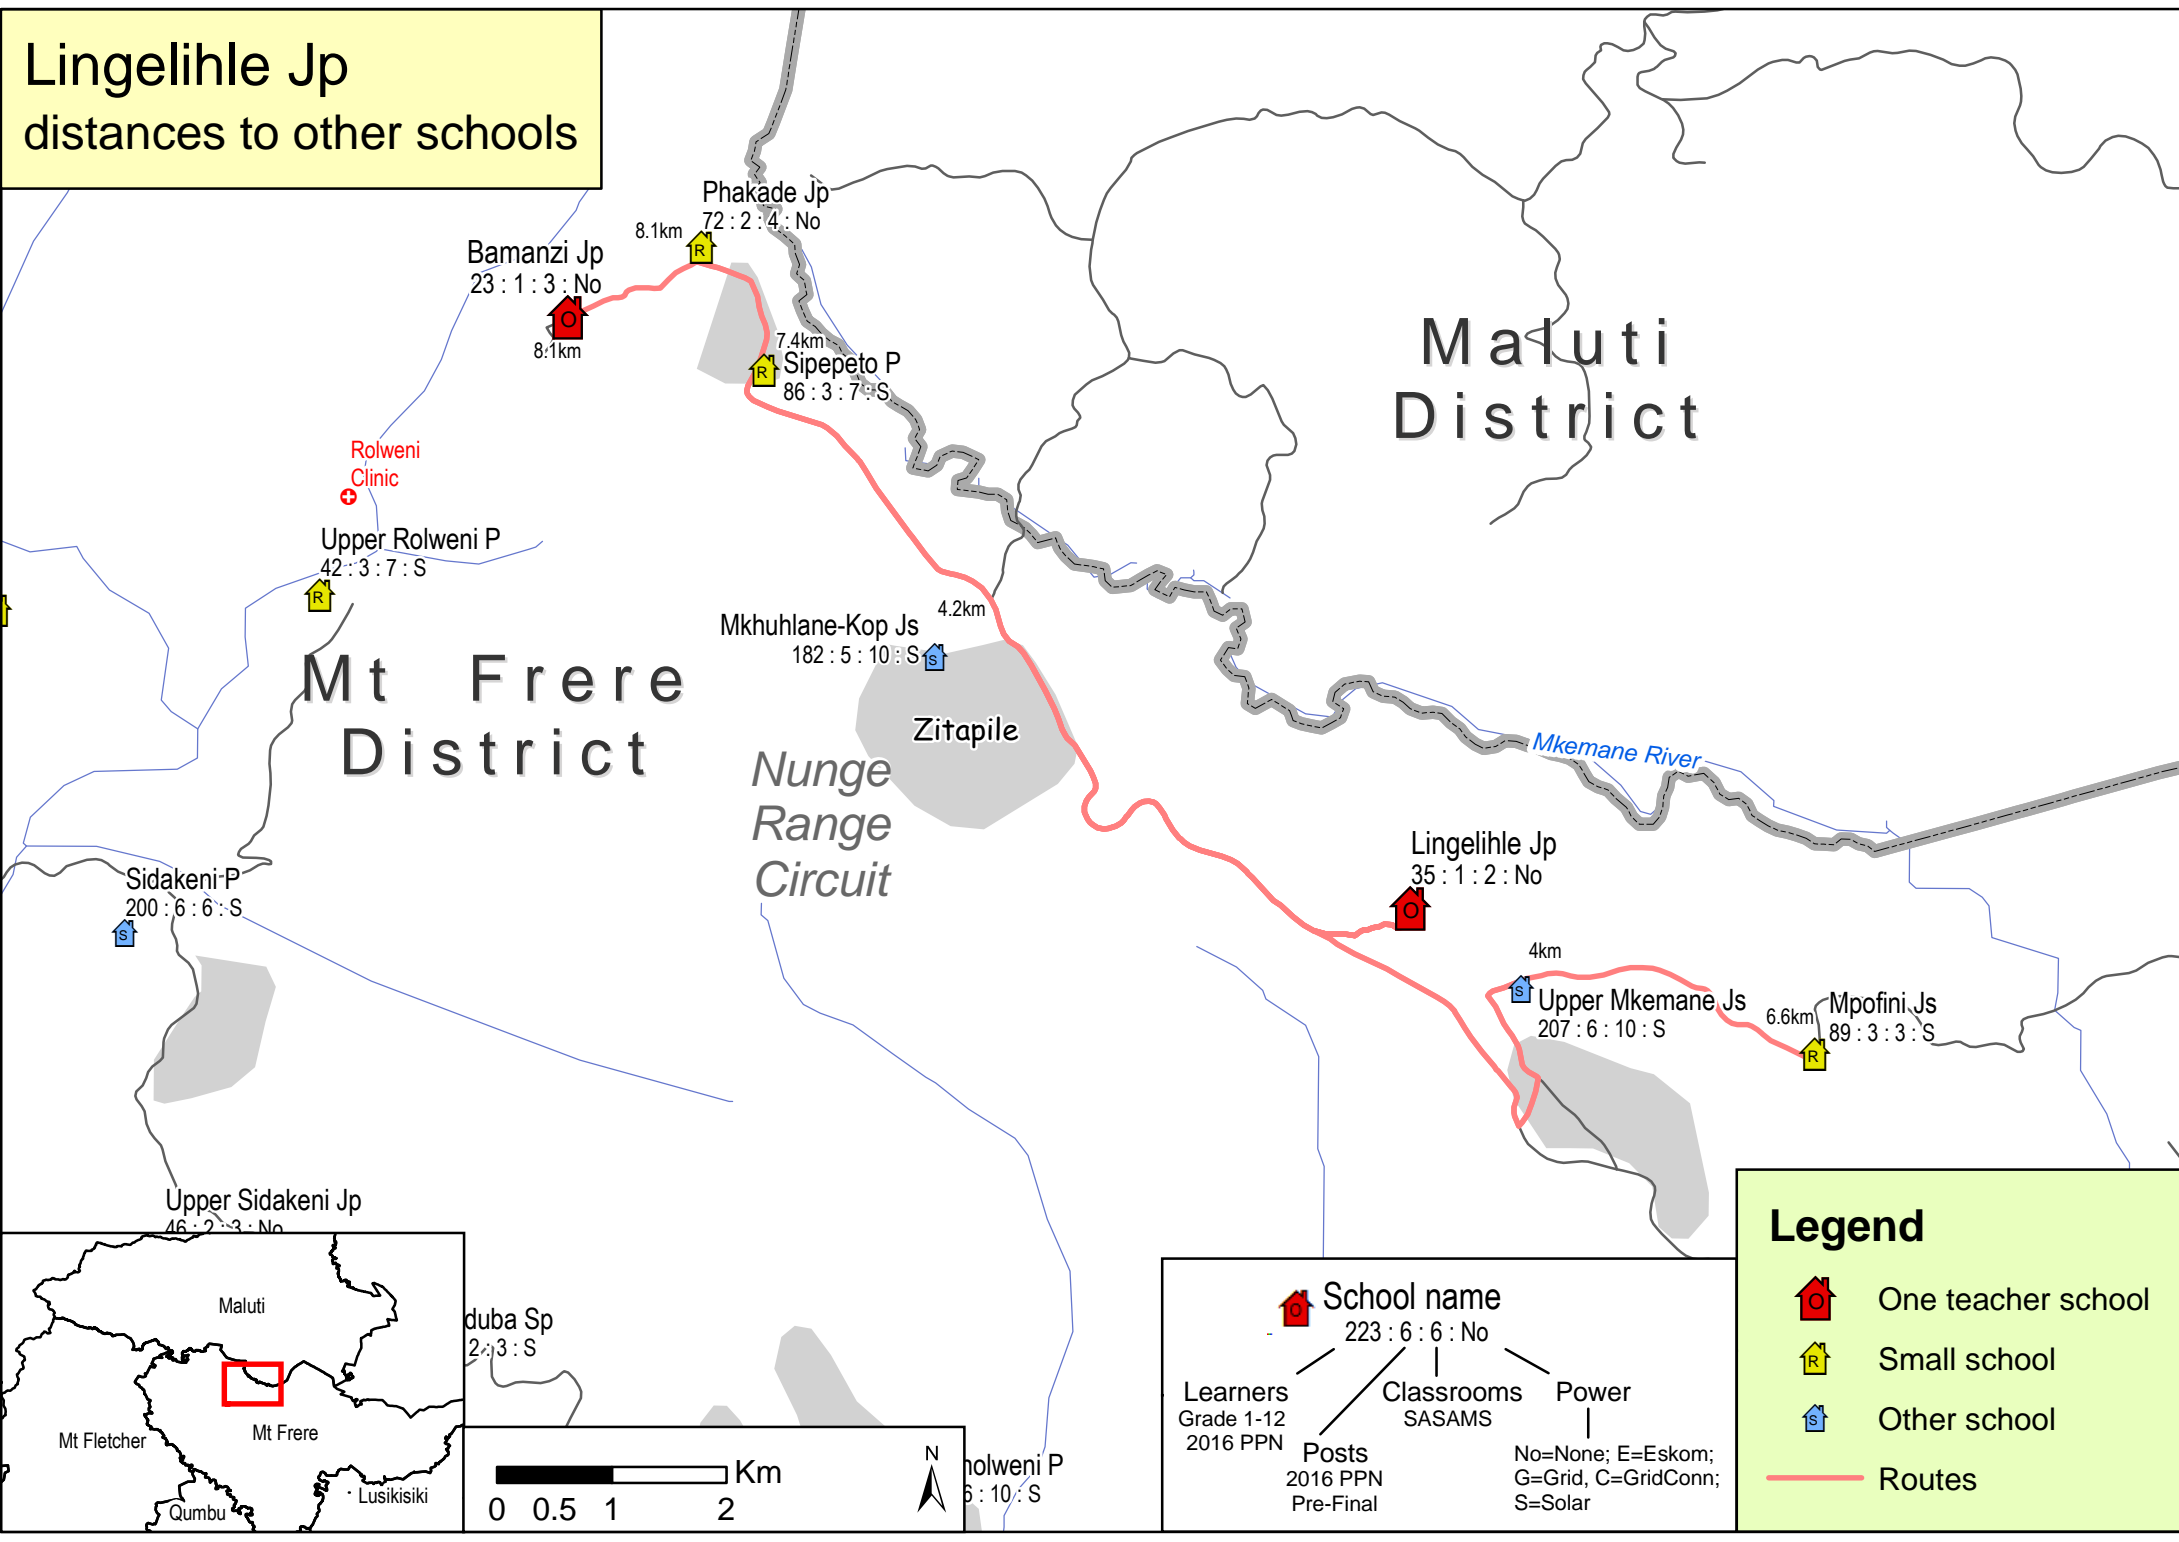

Lingelihle Jp distances to other schools

School name
223 : 6 : 6 : No

Learners
Grade 1-12
2016 PPN

Classrooms
SASAMS

Power
No=None; E=Eskom;
G=Grid, C=GridConn;
S=Solar

Posts
2016 PPN
Pre-Final