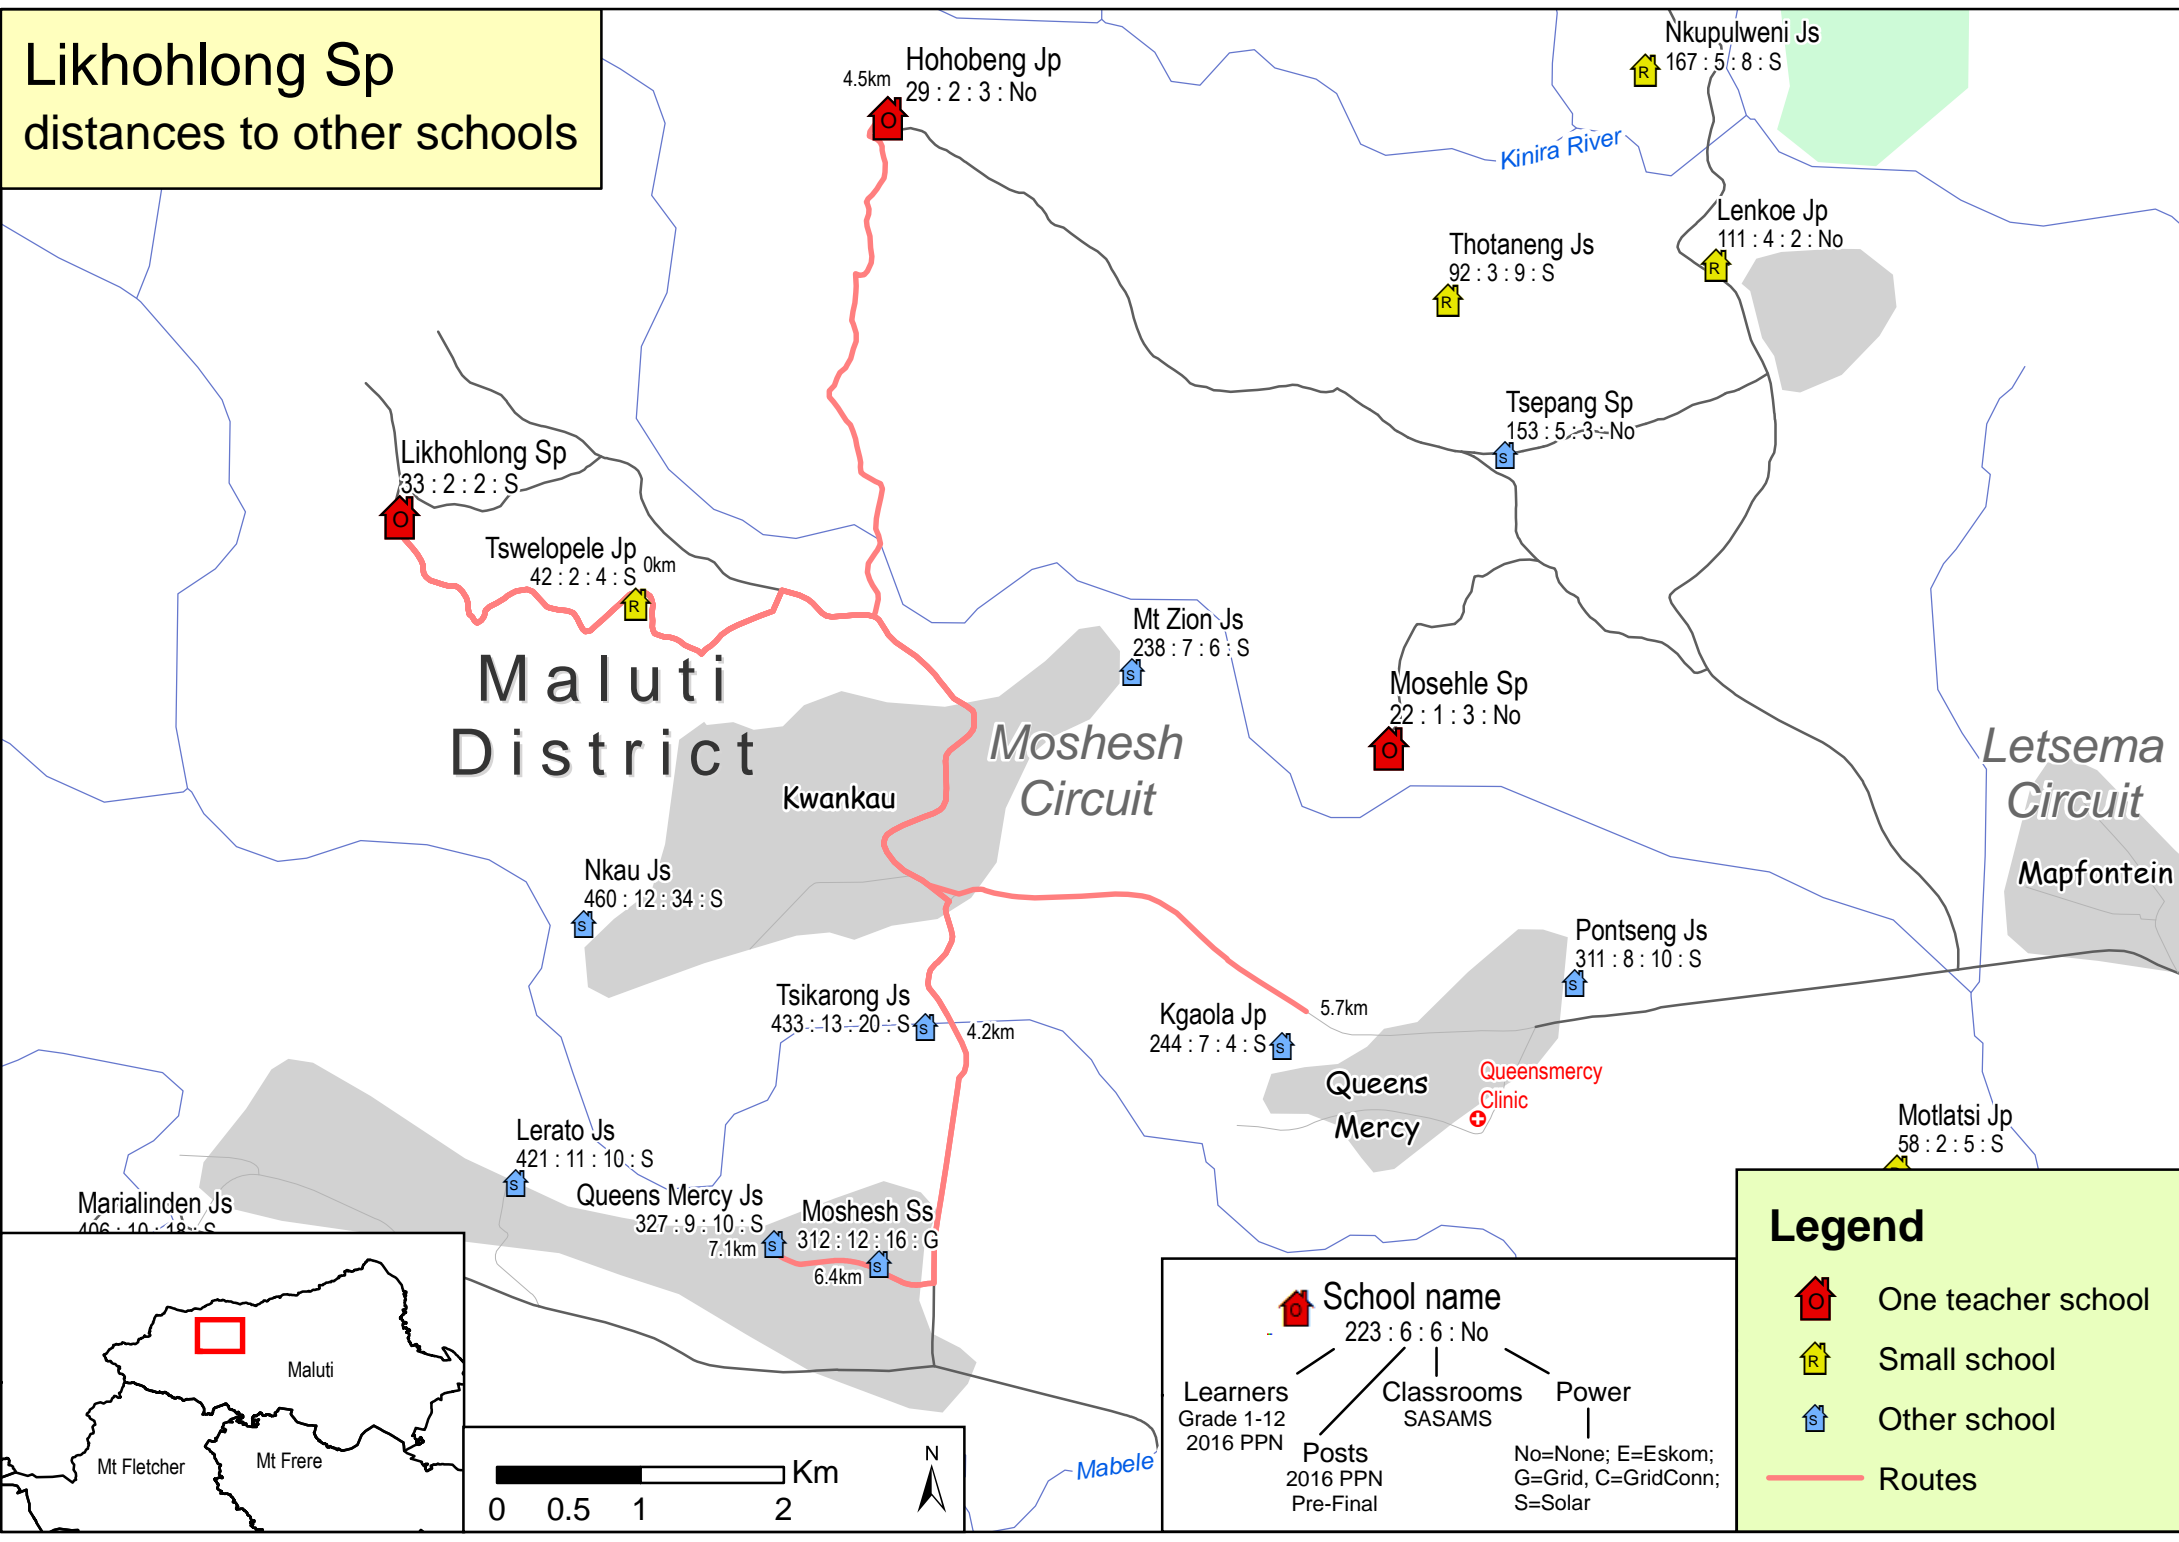

Likhohlong Sp distances to other schools

School name
223 : 6 : 6 : No

- Learners Grade 1-12 2016 PPN
- Classrooms SASAMS
- Power: No=None; E=Eskom; G=Grid, C=GridConn; S=Solar
- Posts 2016 PPN Pre-Final

Legend

- One teacher school
- Small school
- Other school
- Routes