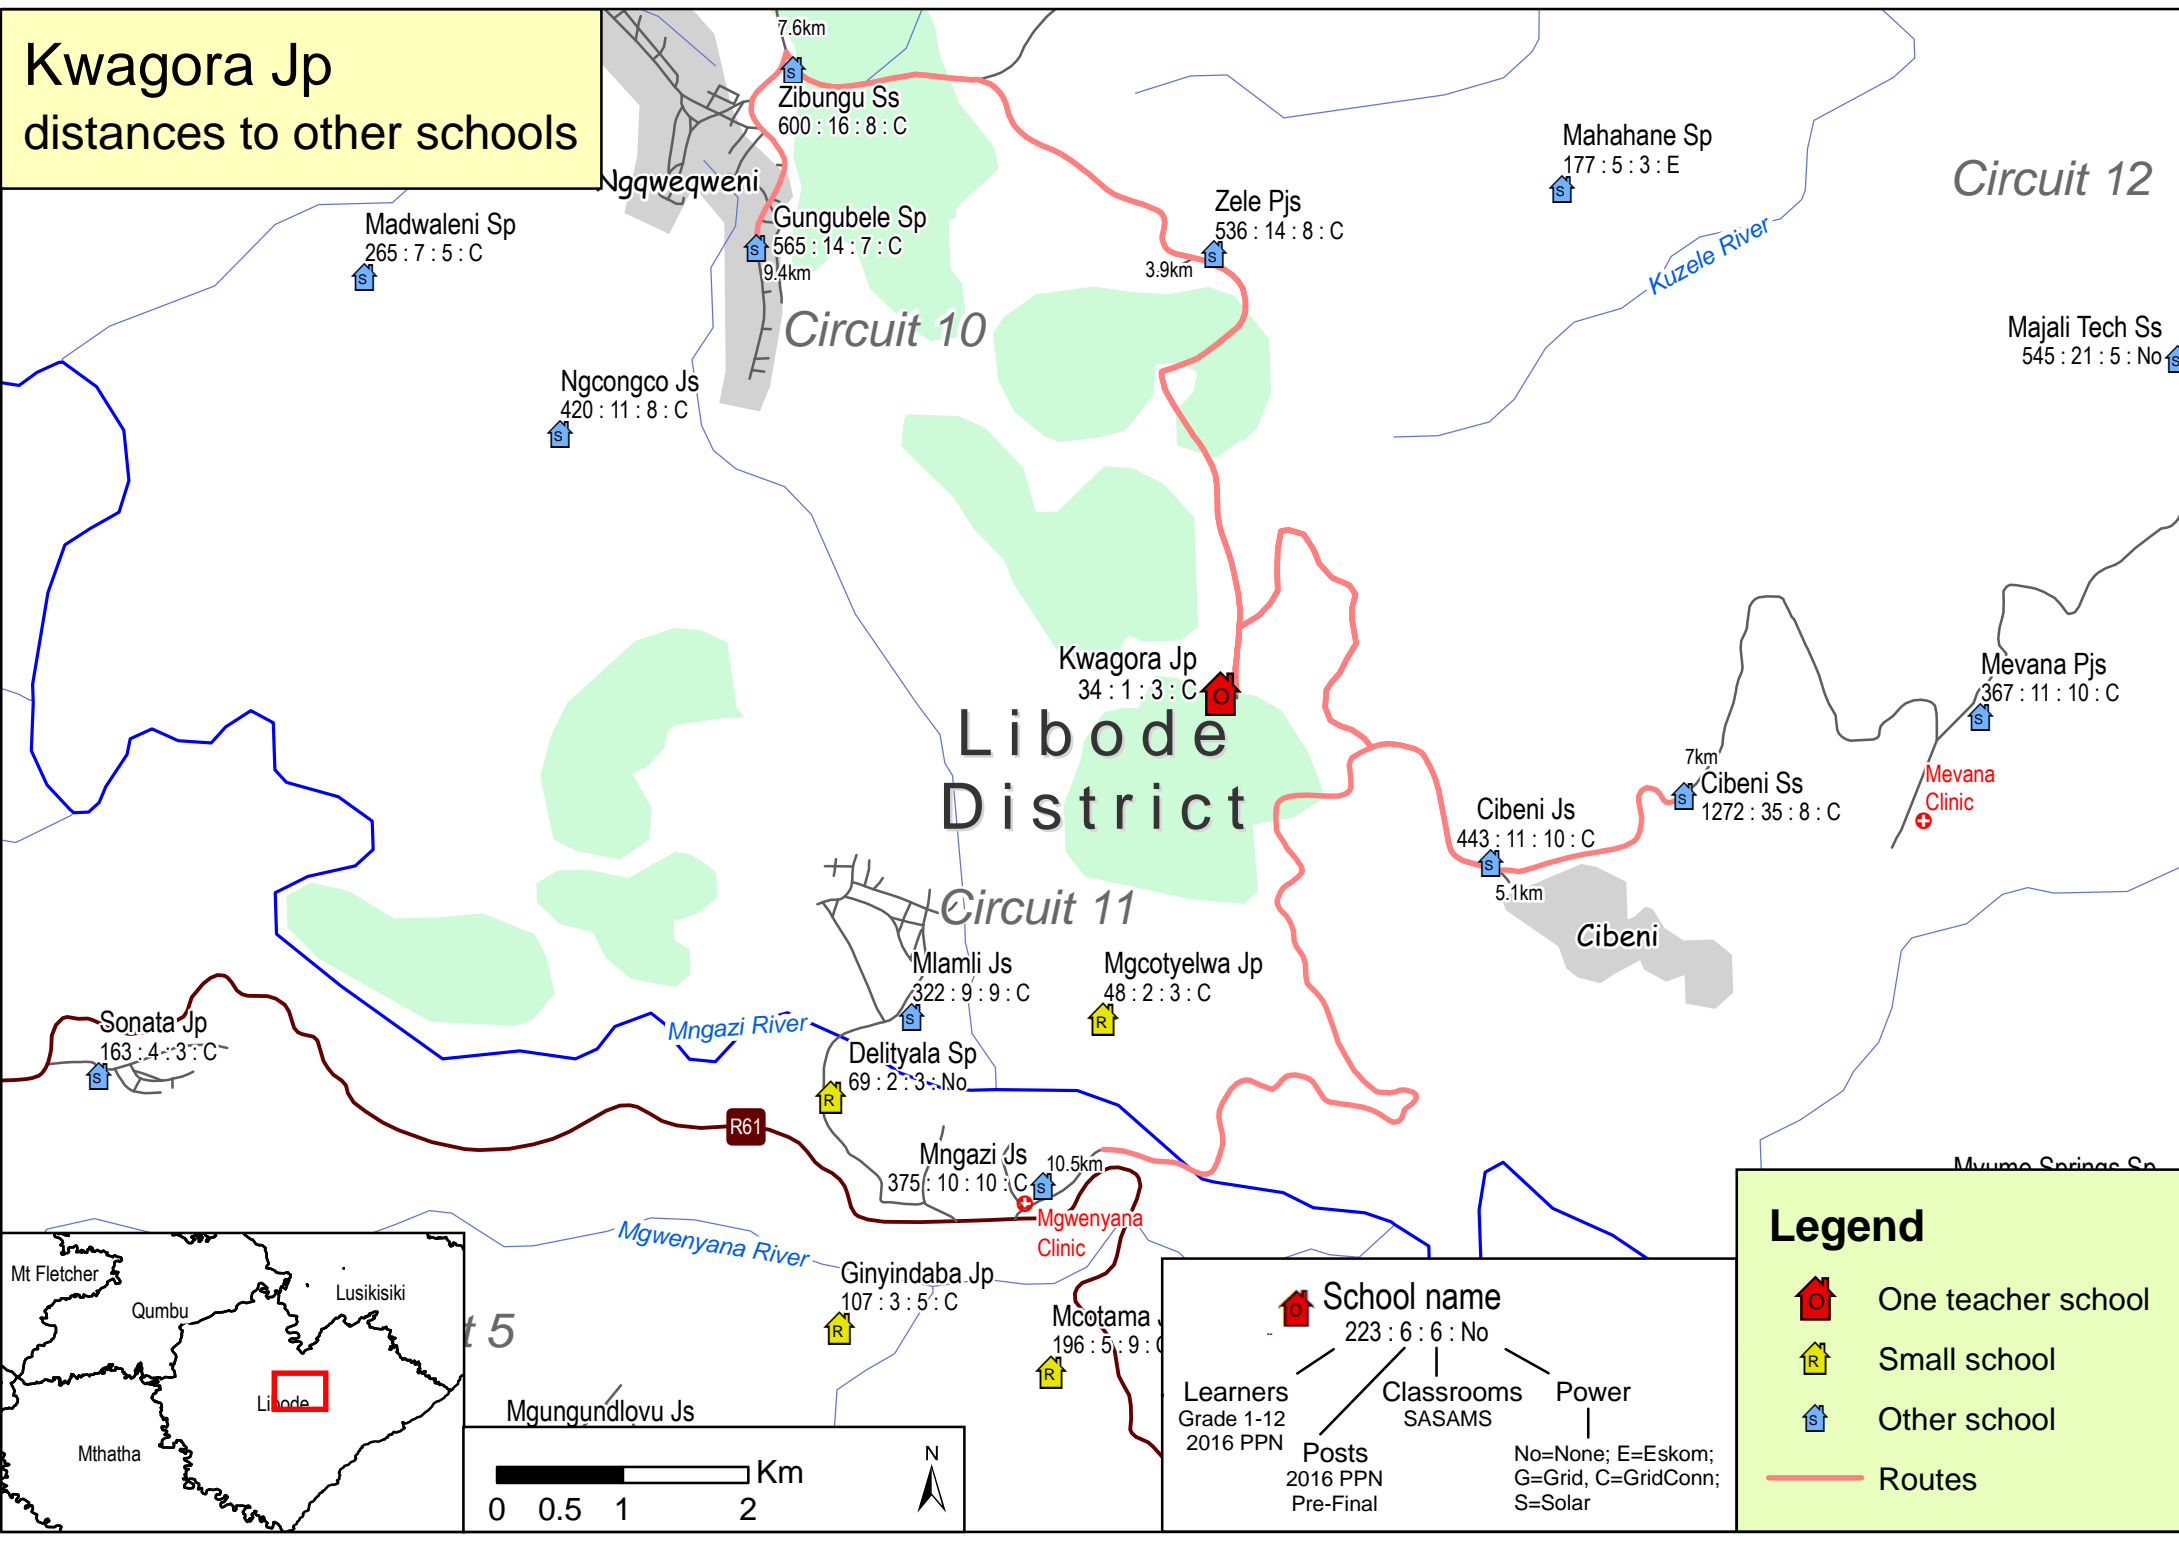

Kwagora Jp

distances to other schools

School name
223 : 6 : 6 : No

Learners Grade 1-12 2016 PPN
Posts 2016 PPN Pre-Final

Classrooms SASAMS

Power
No=None; E=Eskom; G=Grid, C=GridConn; S=Solar

Legend

- One teacher school
- Small school
- Other school
- Routes