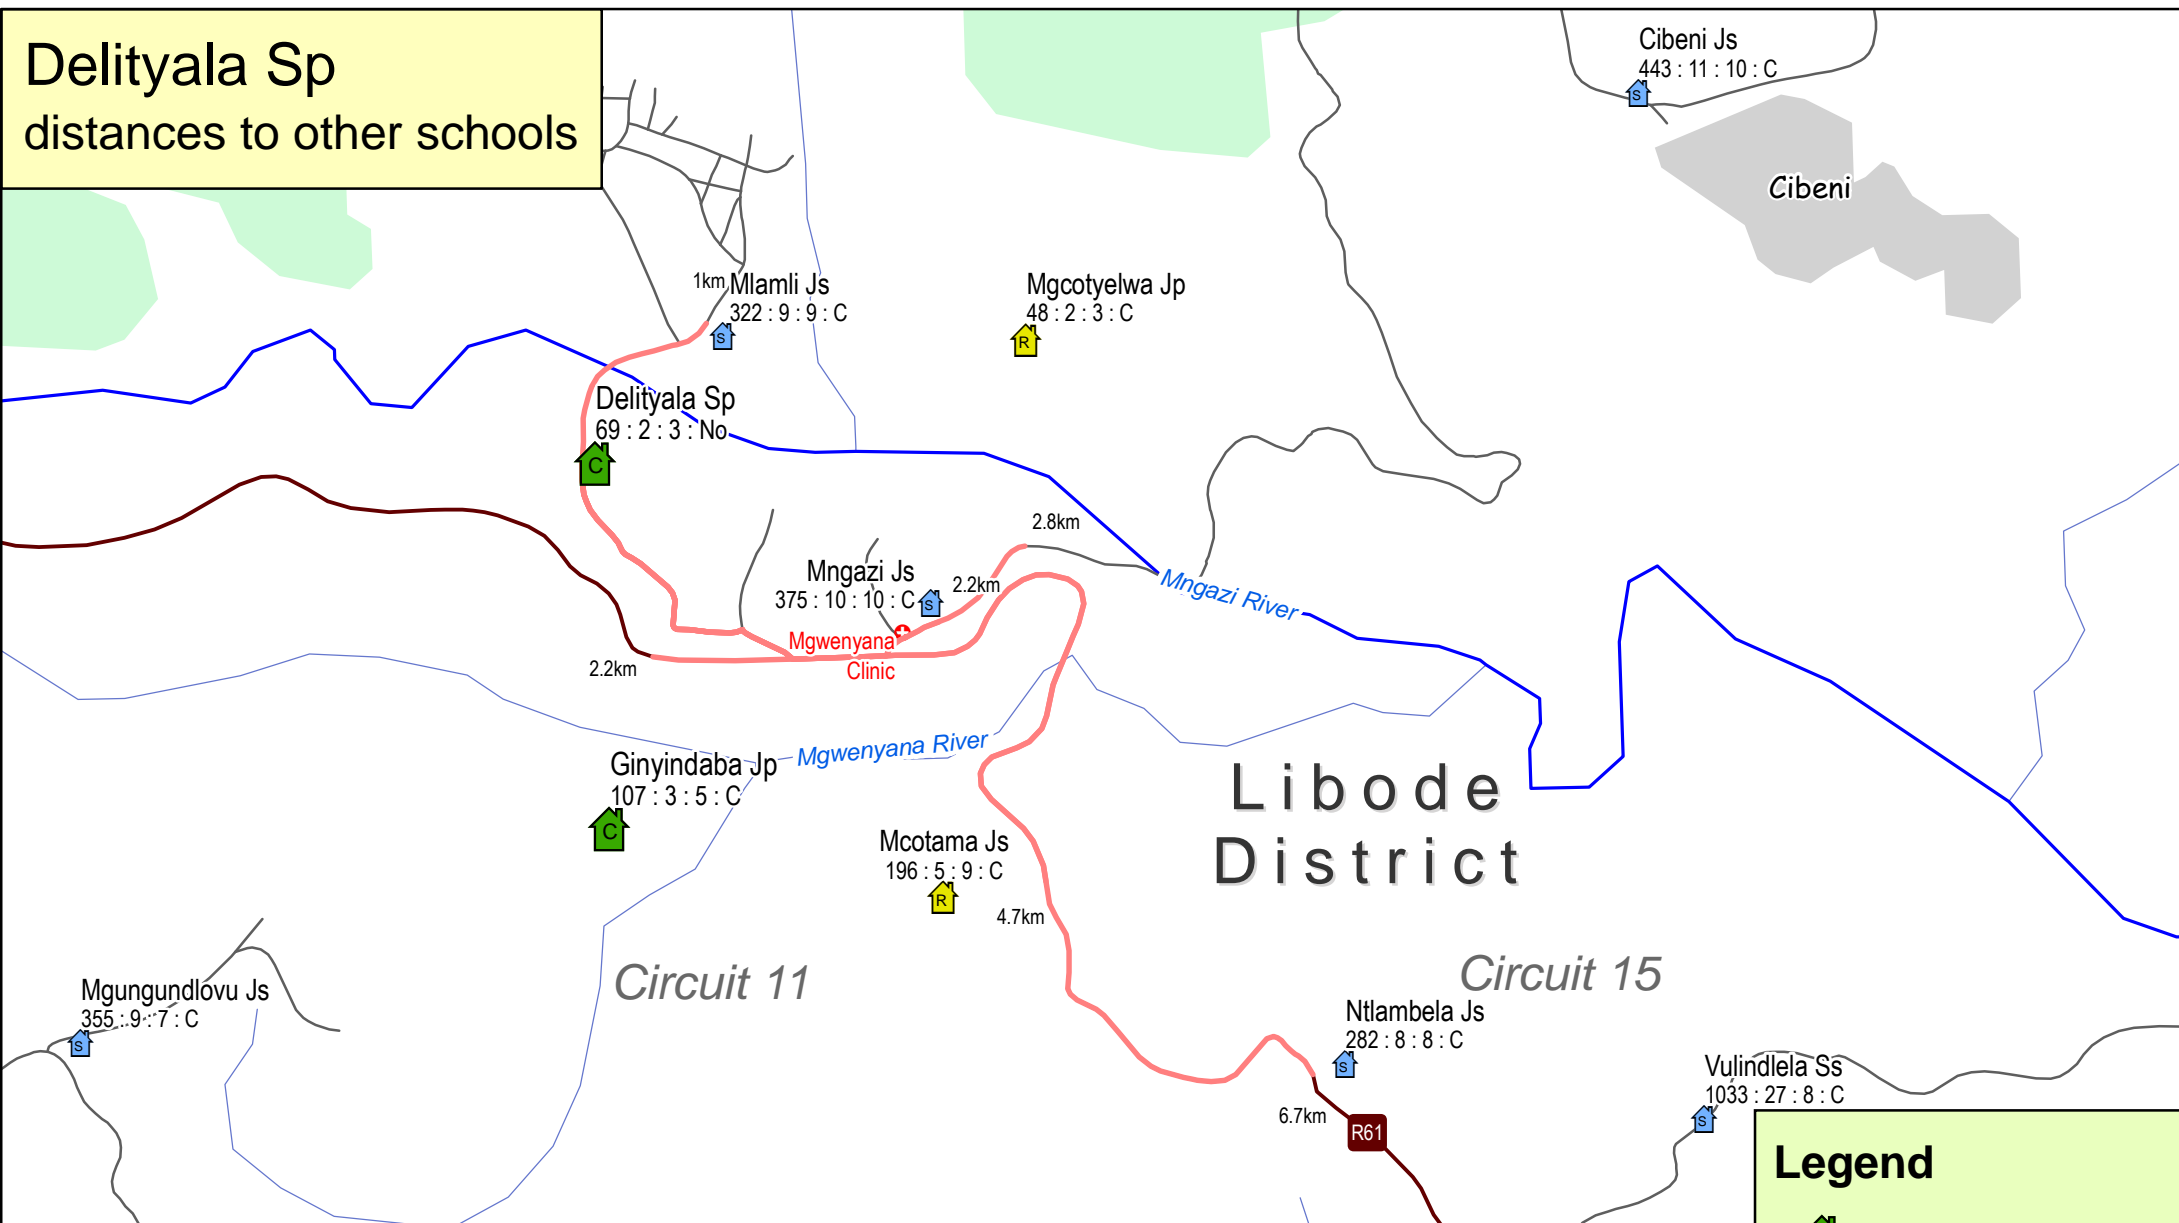

Delityala Sp distances to other schools

School name
223 : 6 : 6 : No

Learners Grade 1-12 2016 PPN Posts 2016 PPN Pre-Final Classrooms SASAMS Power

No=None; E=Eskom; G=Grid, C=GridConn; S=Solar

Legend

- School closure
- One teacher school
- Small school
- Other school
- Routes