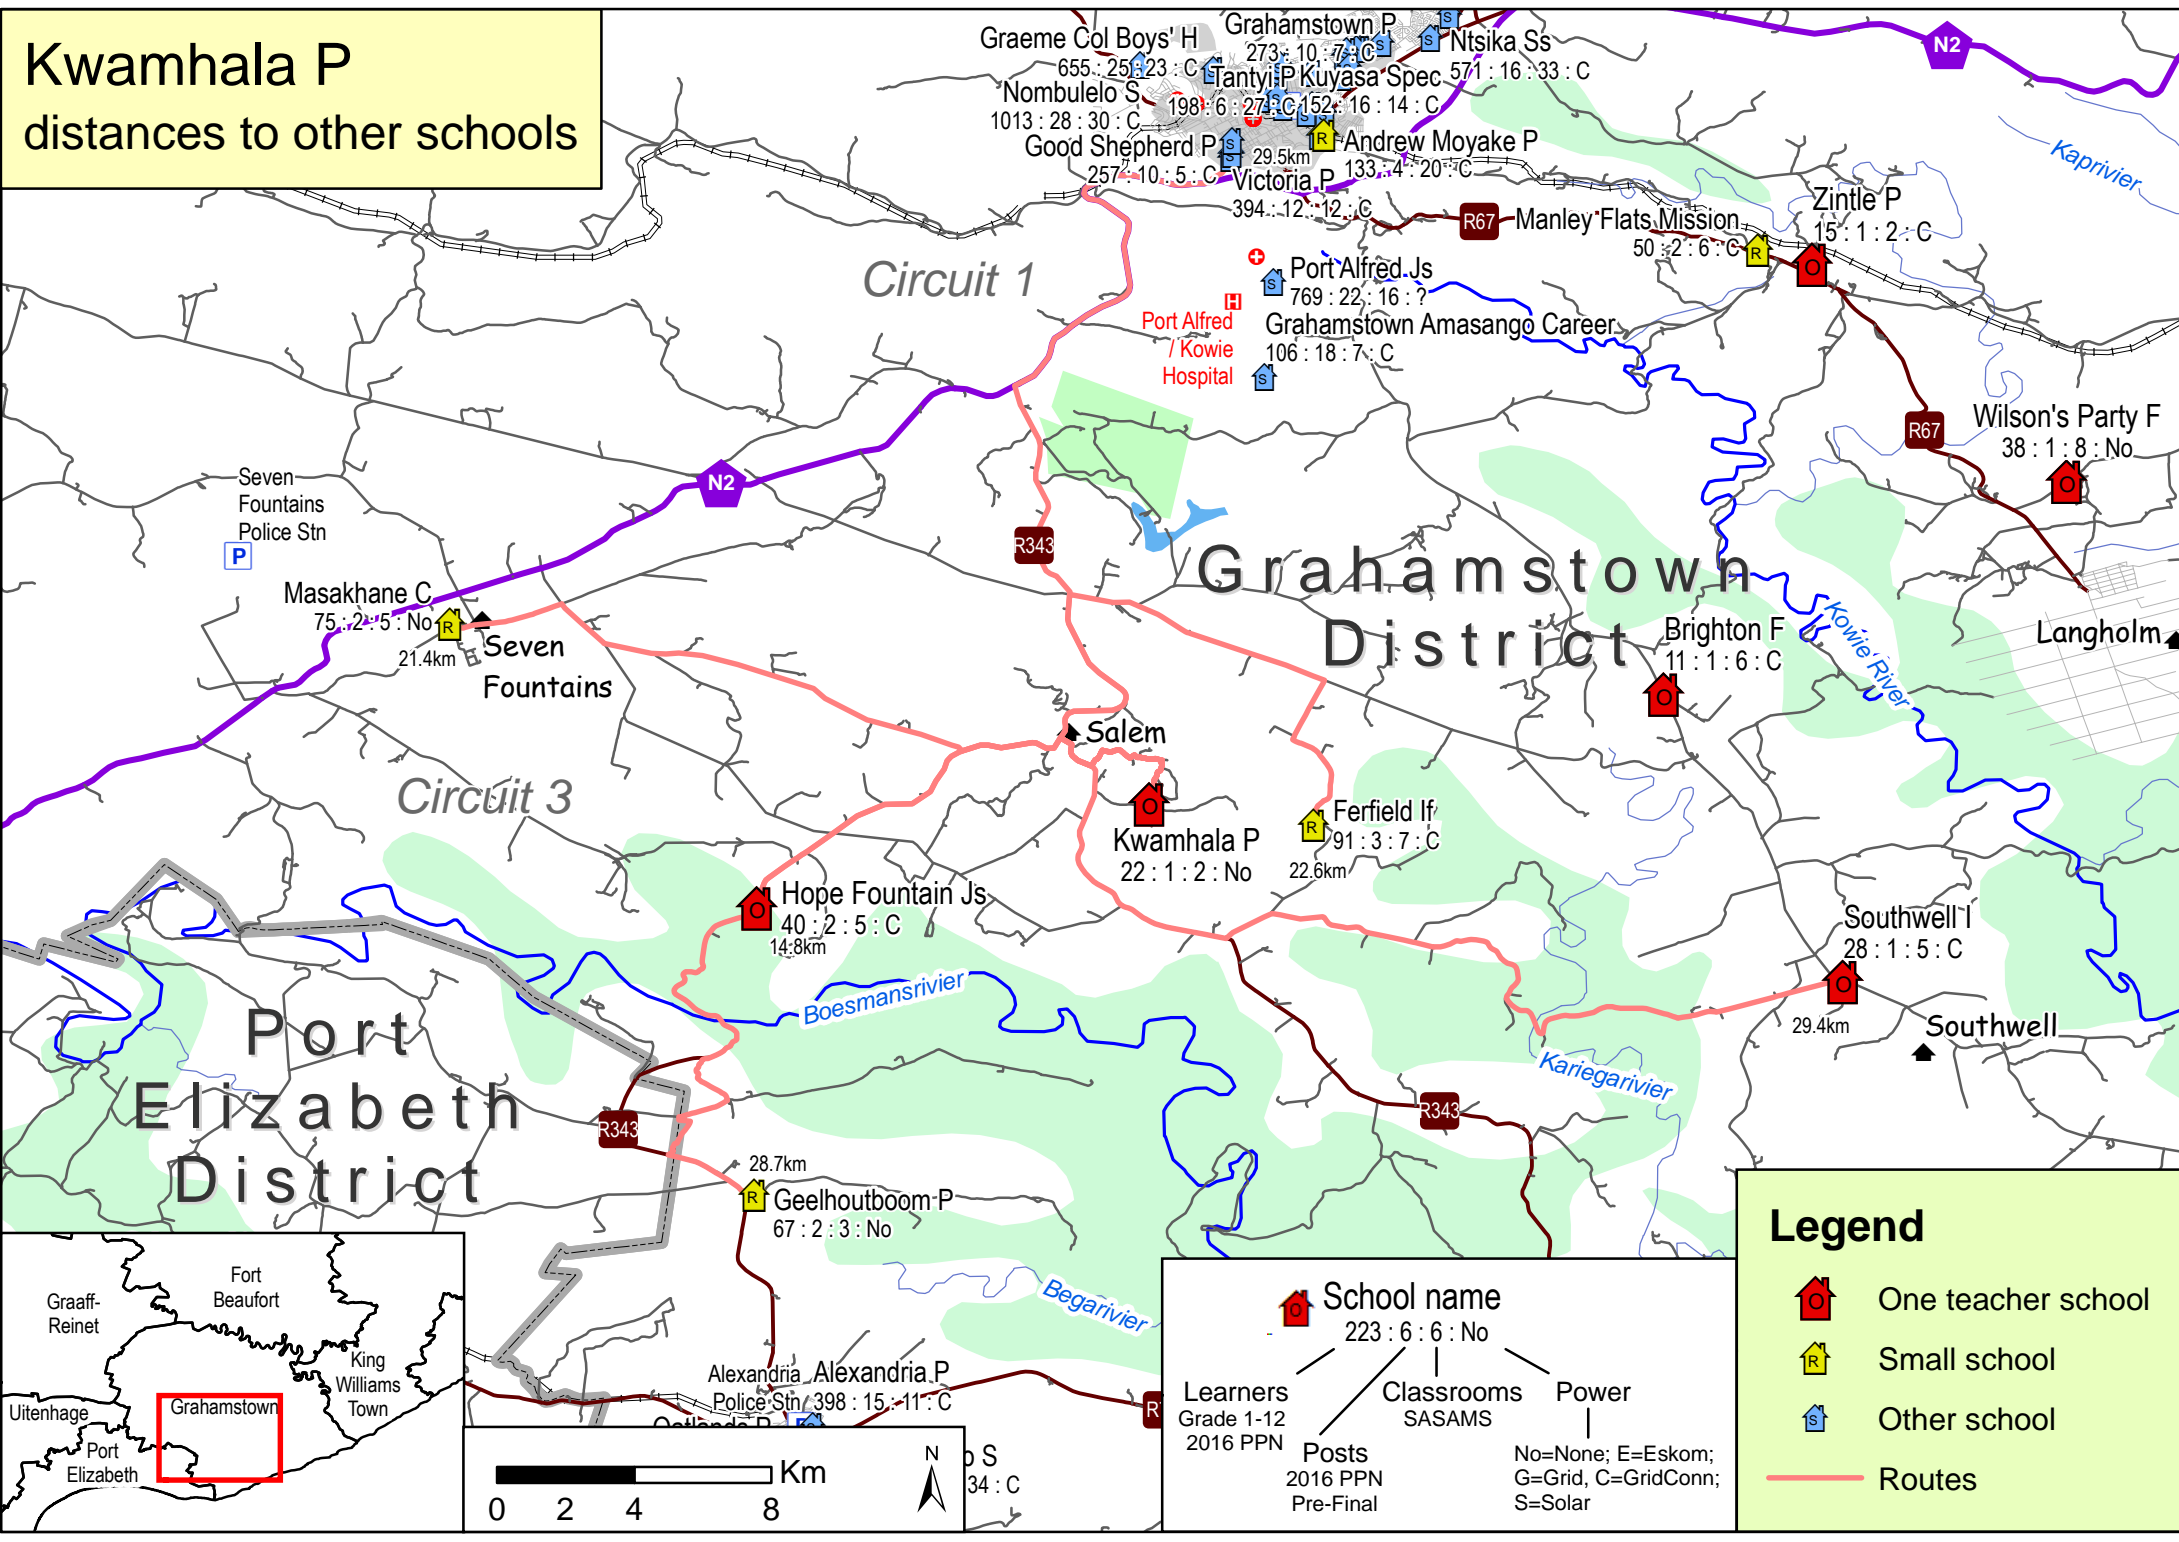

Kwamhala P

distances to other schools

Legend

- One teacher school
- Small school
- Other school
- Routes

School name
223 : 6 : 6 : No

Learners: Grade 1-12, 2016 PPN
Classrooms: SASAMS
Power: No=None; E=Eskom; G=Grid, C=GridConn; S=Solar
Posts: 2016 PPN Pre-Final