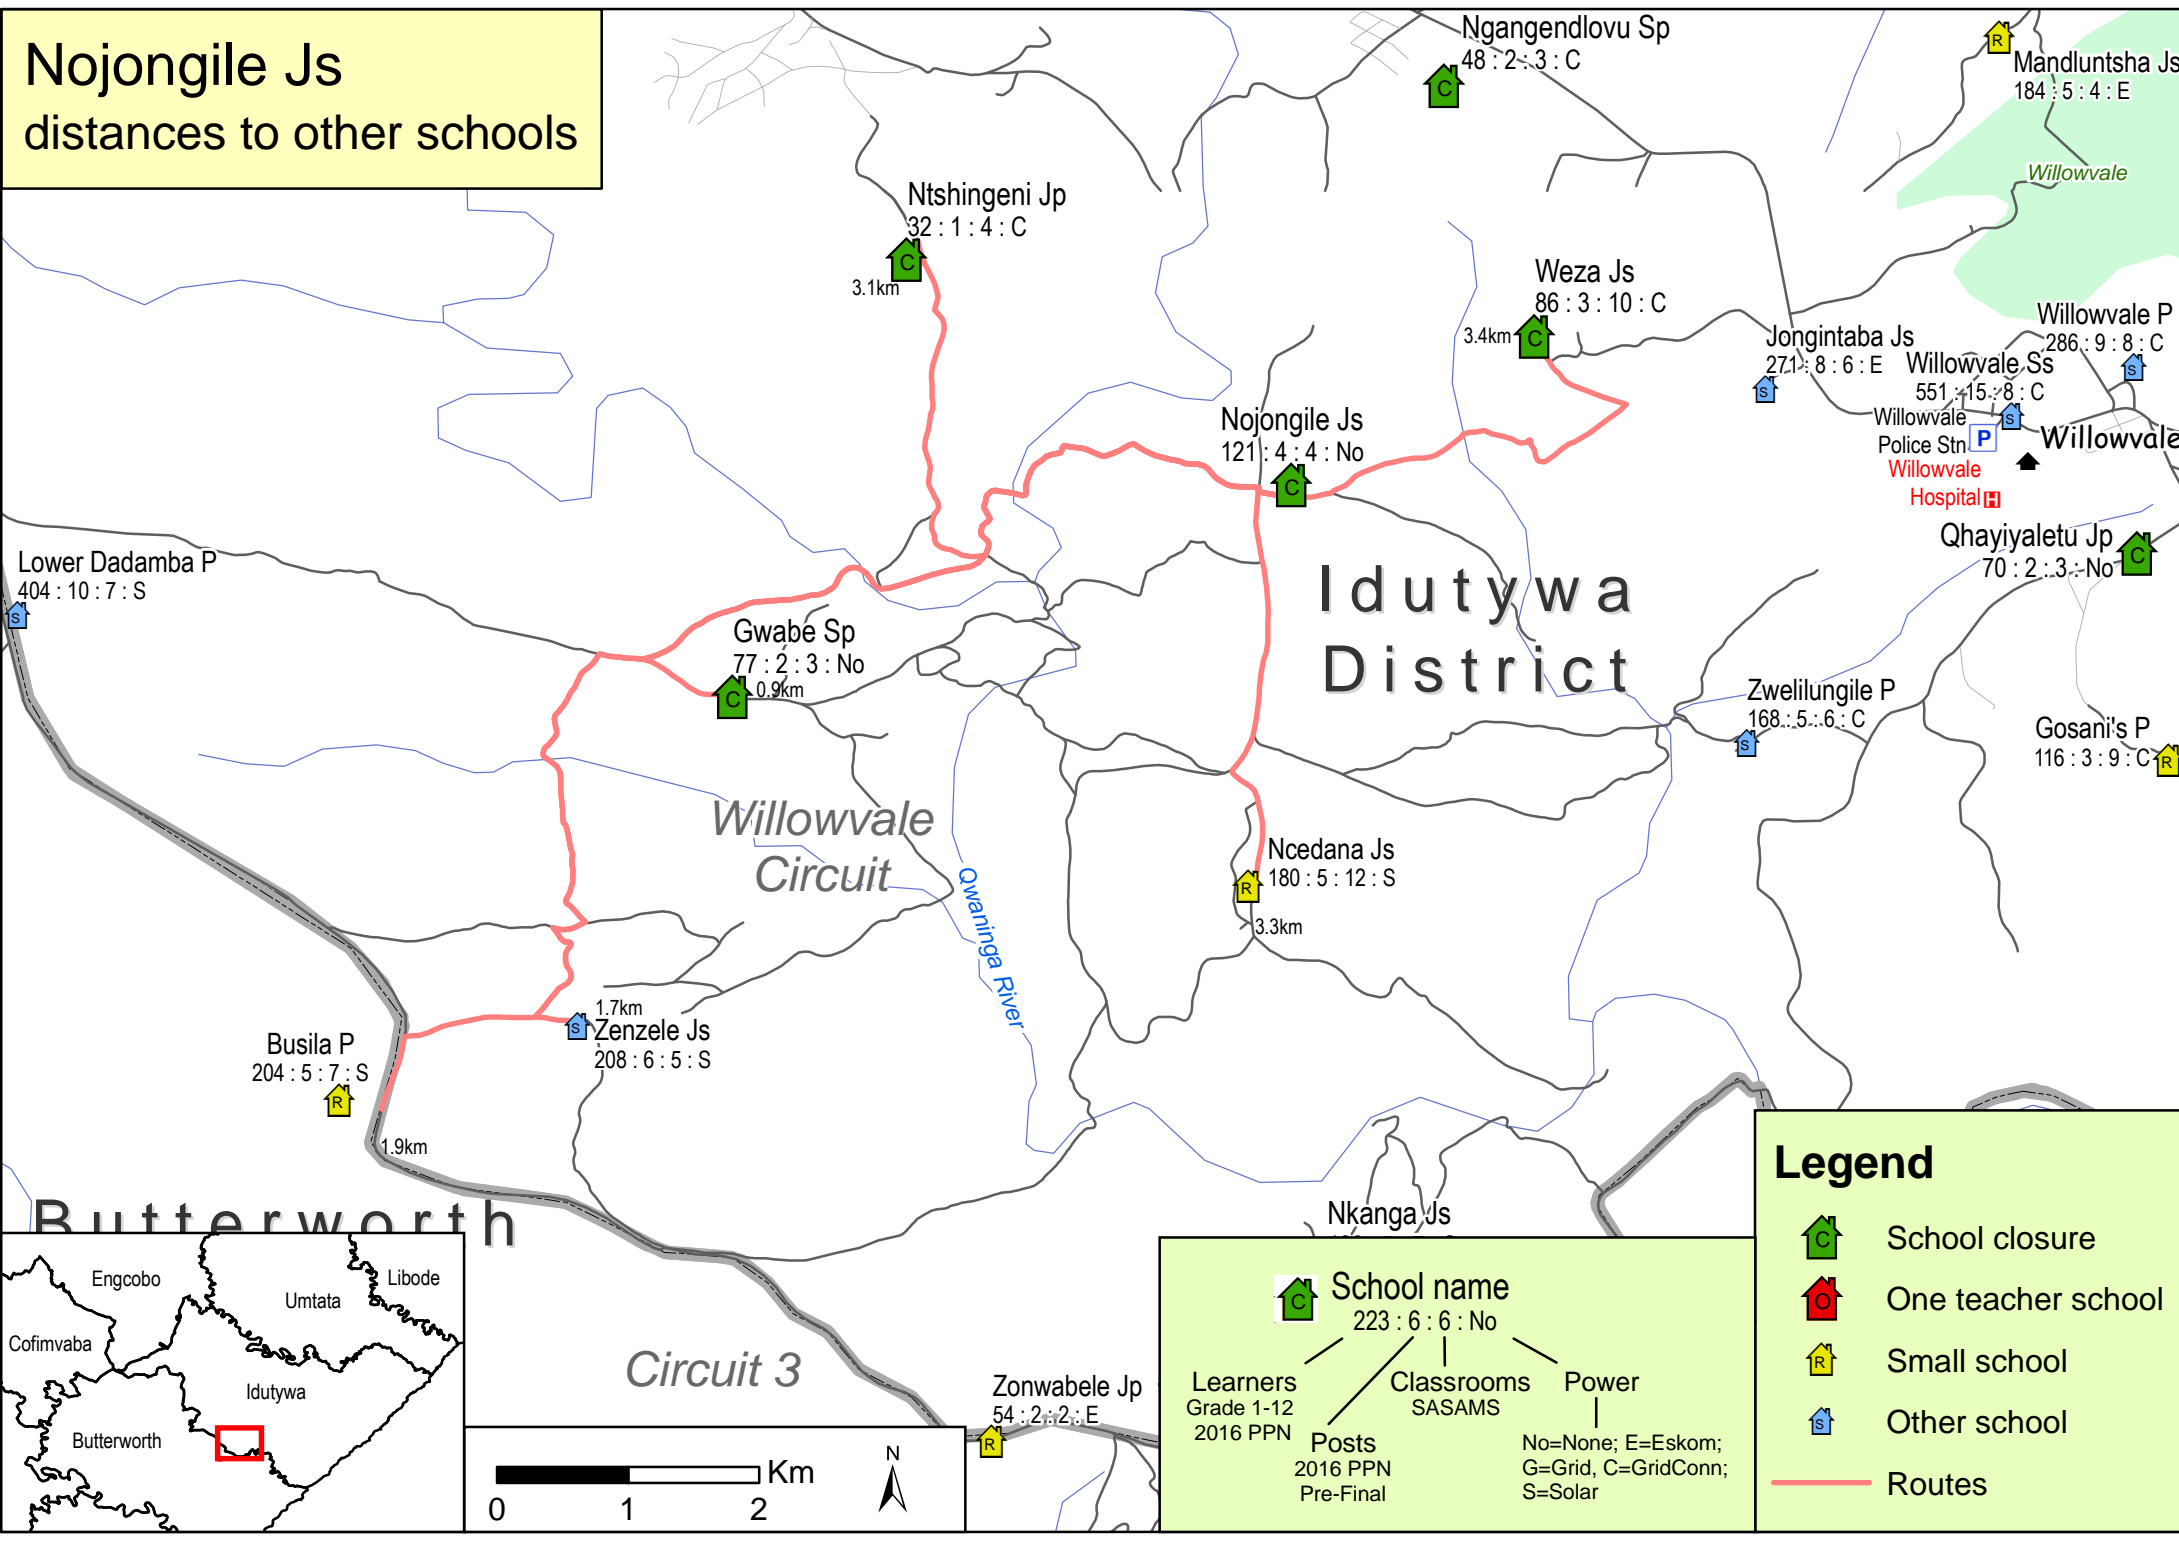

Nojongile Js distances to other schools

School name
 223 : 6 : 6 : No

Learners
Grade 1-12
2016 PPN

Classrooms
SASAMS

Power
No=None; E=Eskom;
G=Grid, C=GridConn;
S=Solar

Posts
2016 PPN
Pre-Final