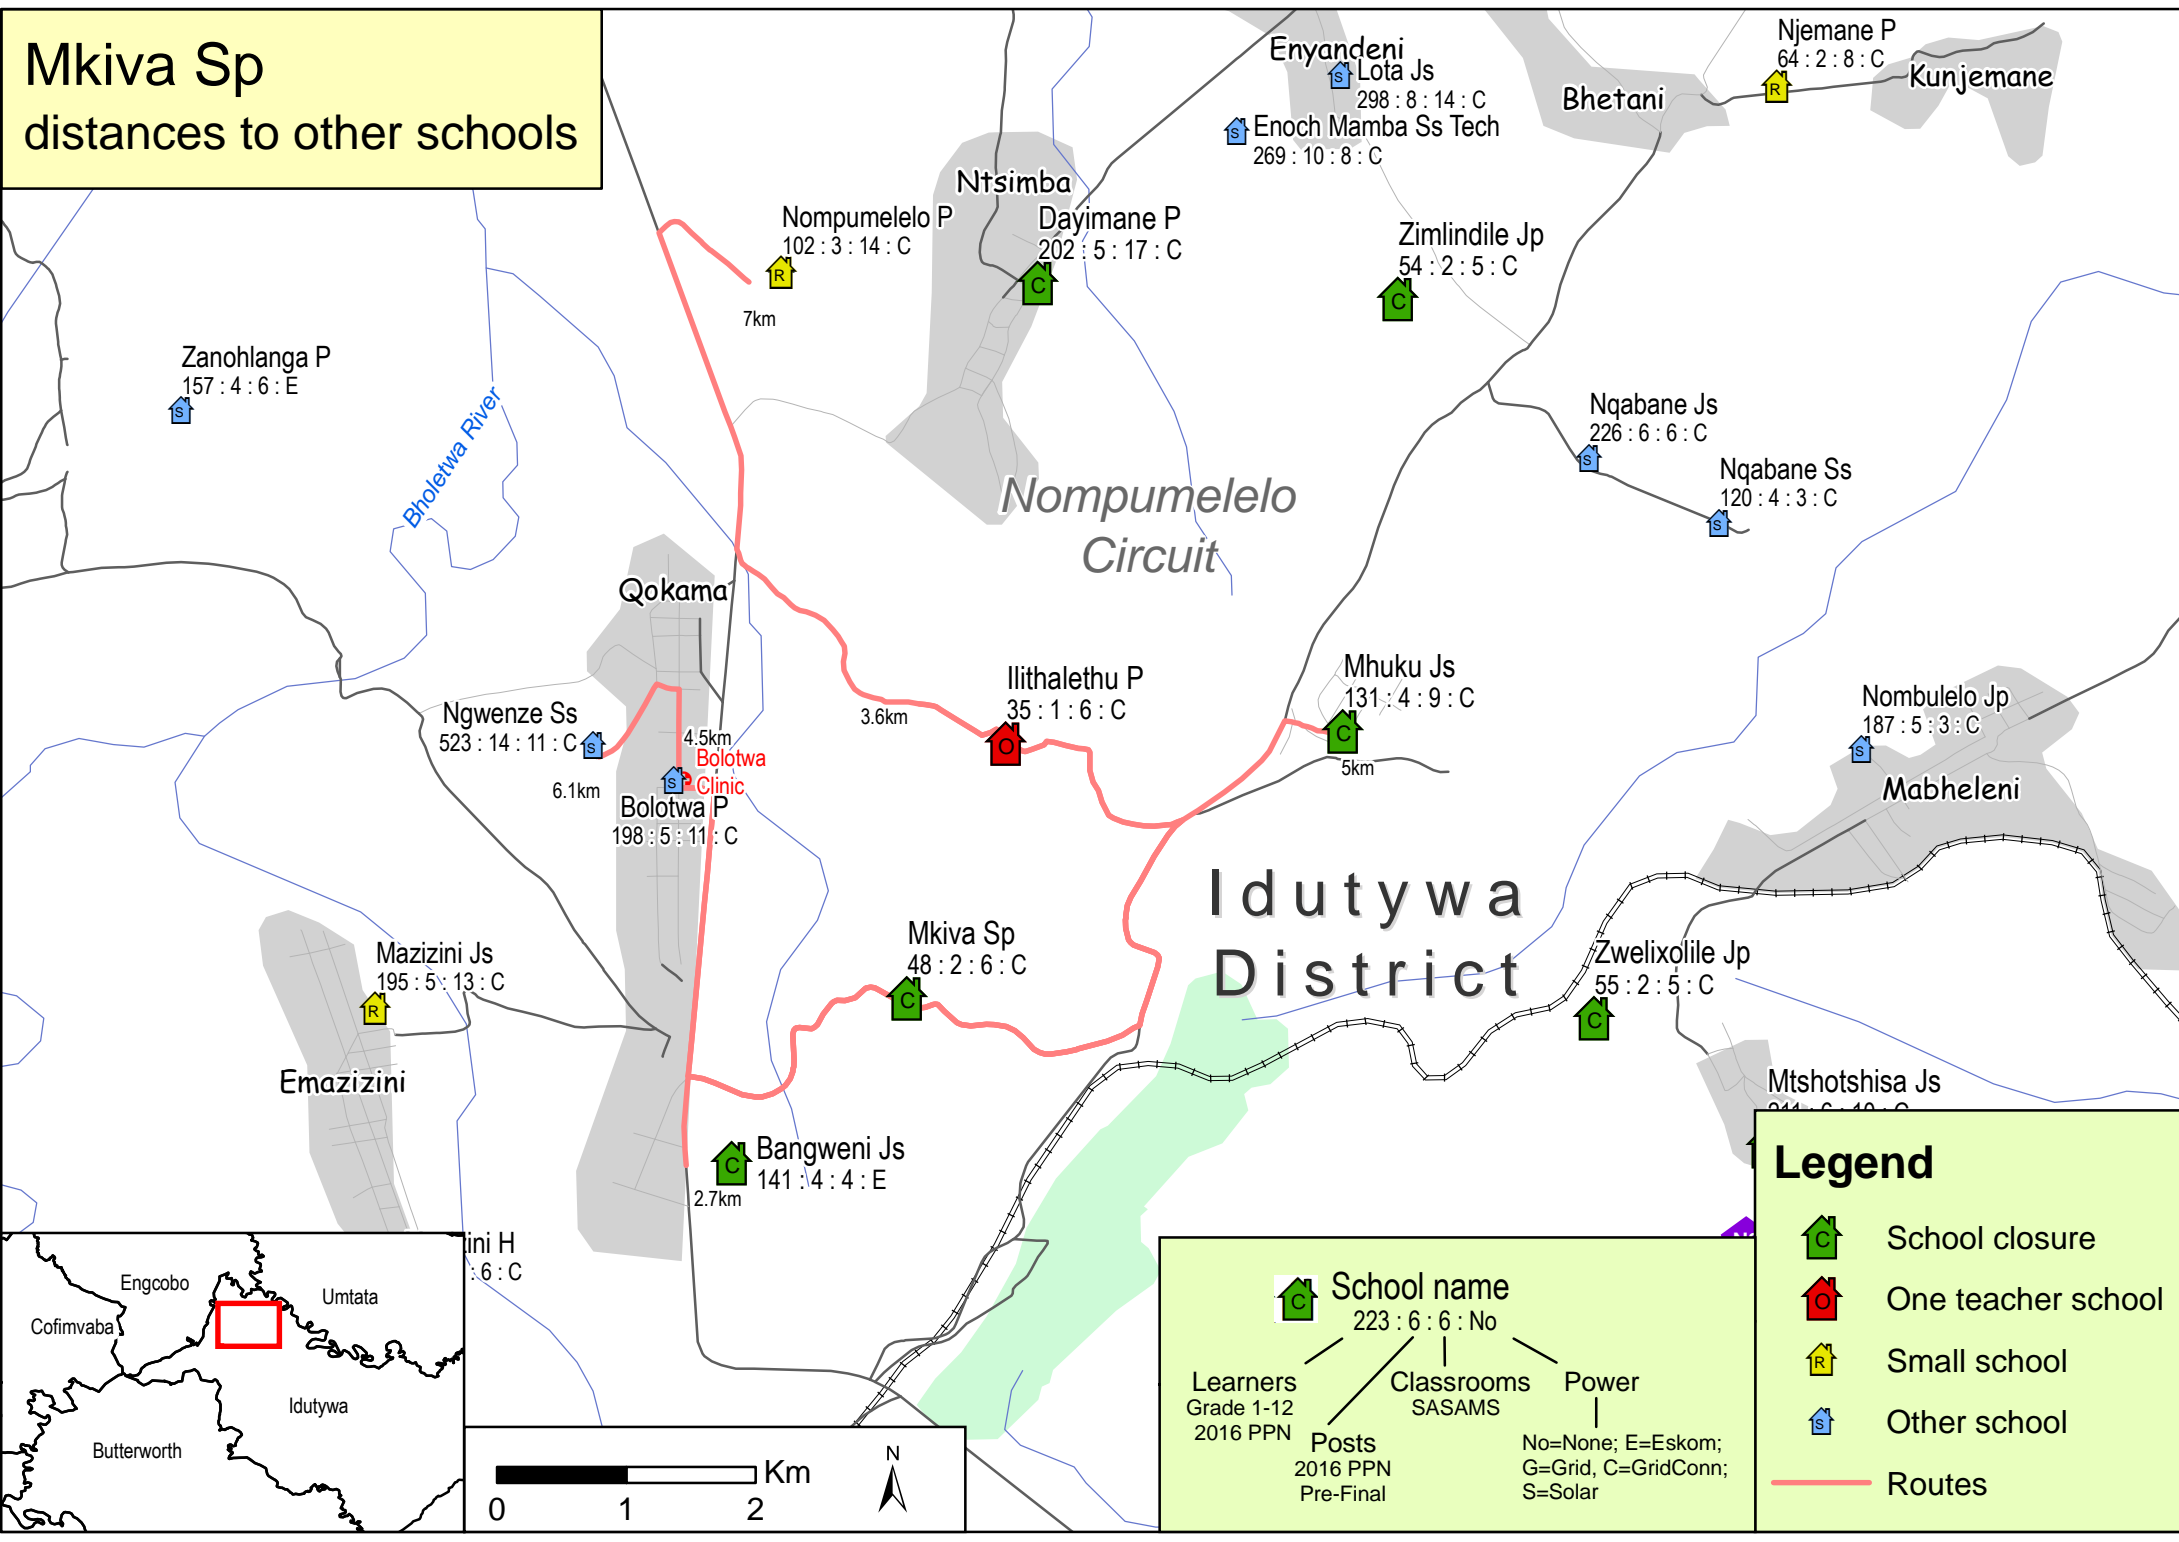

Mkiva Sp distances to other schools

Legend

- School closure
- One teacher school
- Small school
- Other school
- Routes

School name
223 : 6 : 6 : No

Learners
Grade 1-12
2016 PPN

Classrooms
SASAMS

Power
No=None; E=Eskom;
G=Grid, C=GridConn;
S=Solar