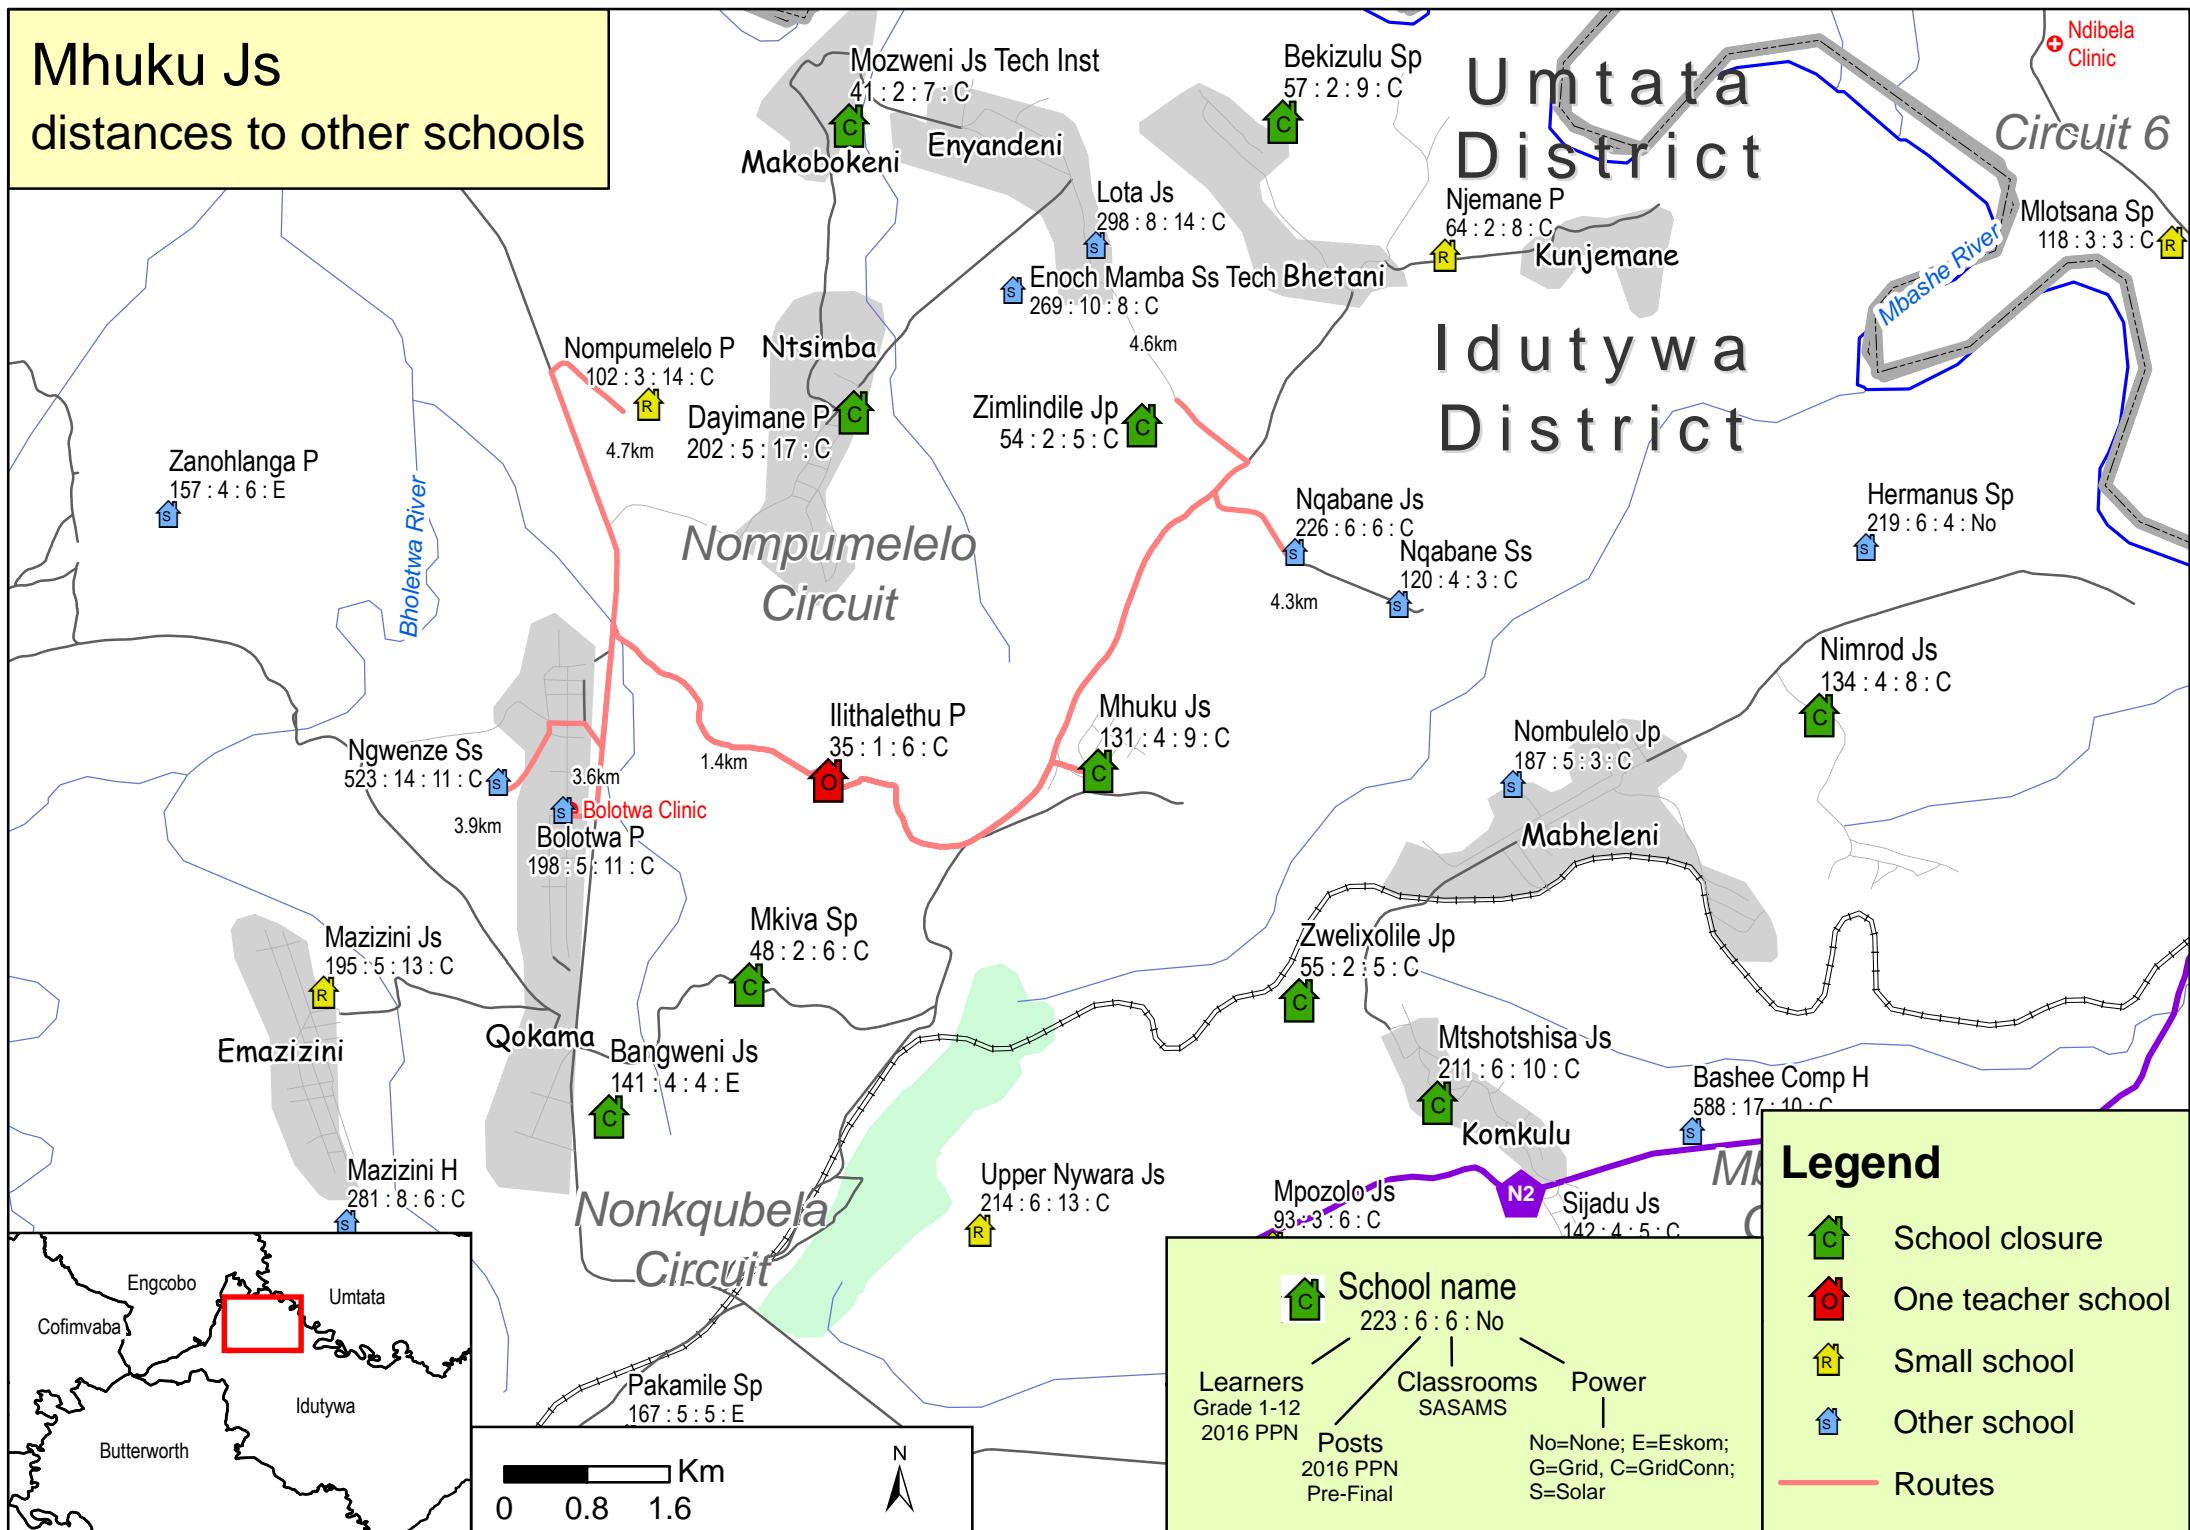

Mhuku Js

distances to other schools

Legend

- School closure
- One teacher school
- Small school
- Other school
- Routes

School name
 223 : 6 : 6 : No

Learners
 Grade 1-12
 2016 PPN

Classrooms
 SASAMS

Power
 No=None; E=Eskom;
 G=Grid, C=GridConn;
 S=Solar

Posts
 2016 PPN
 Pre-Final