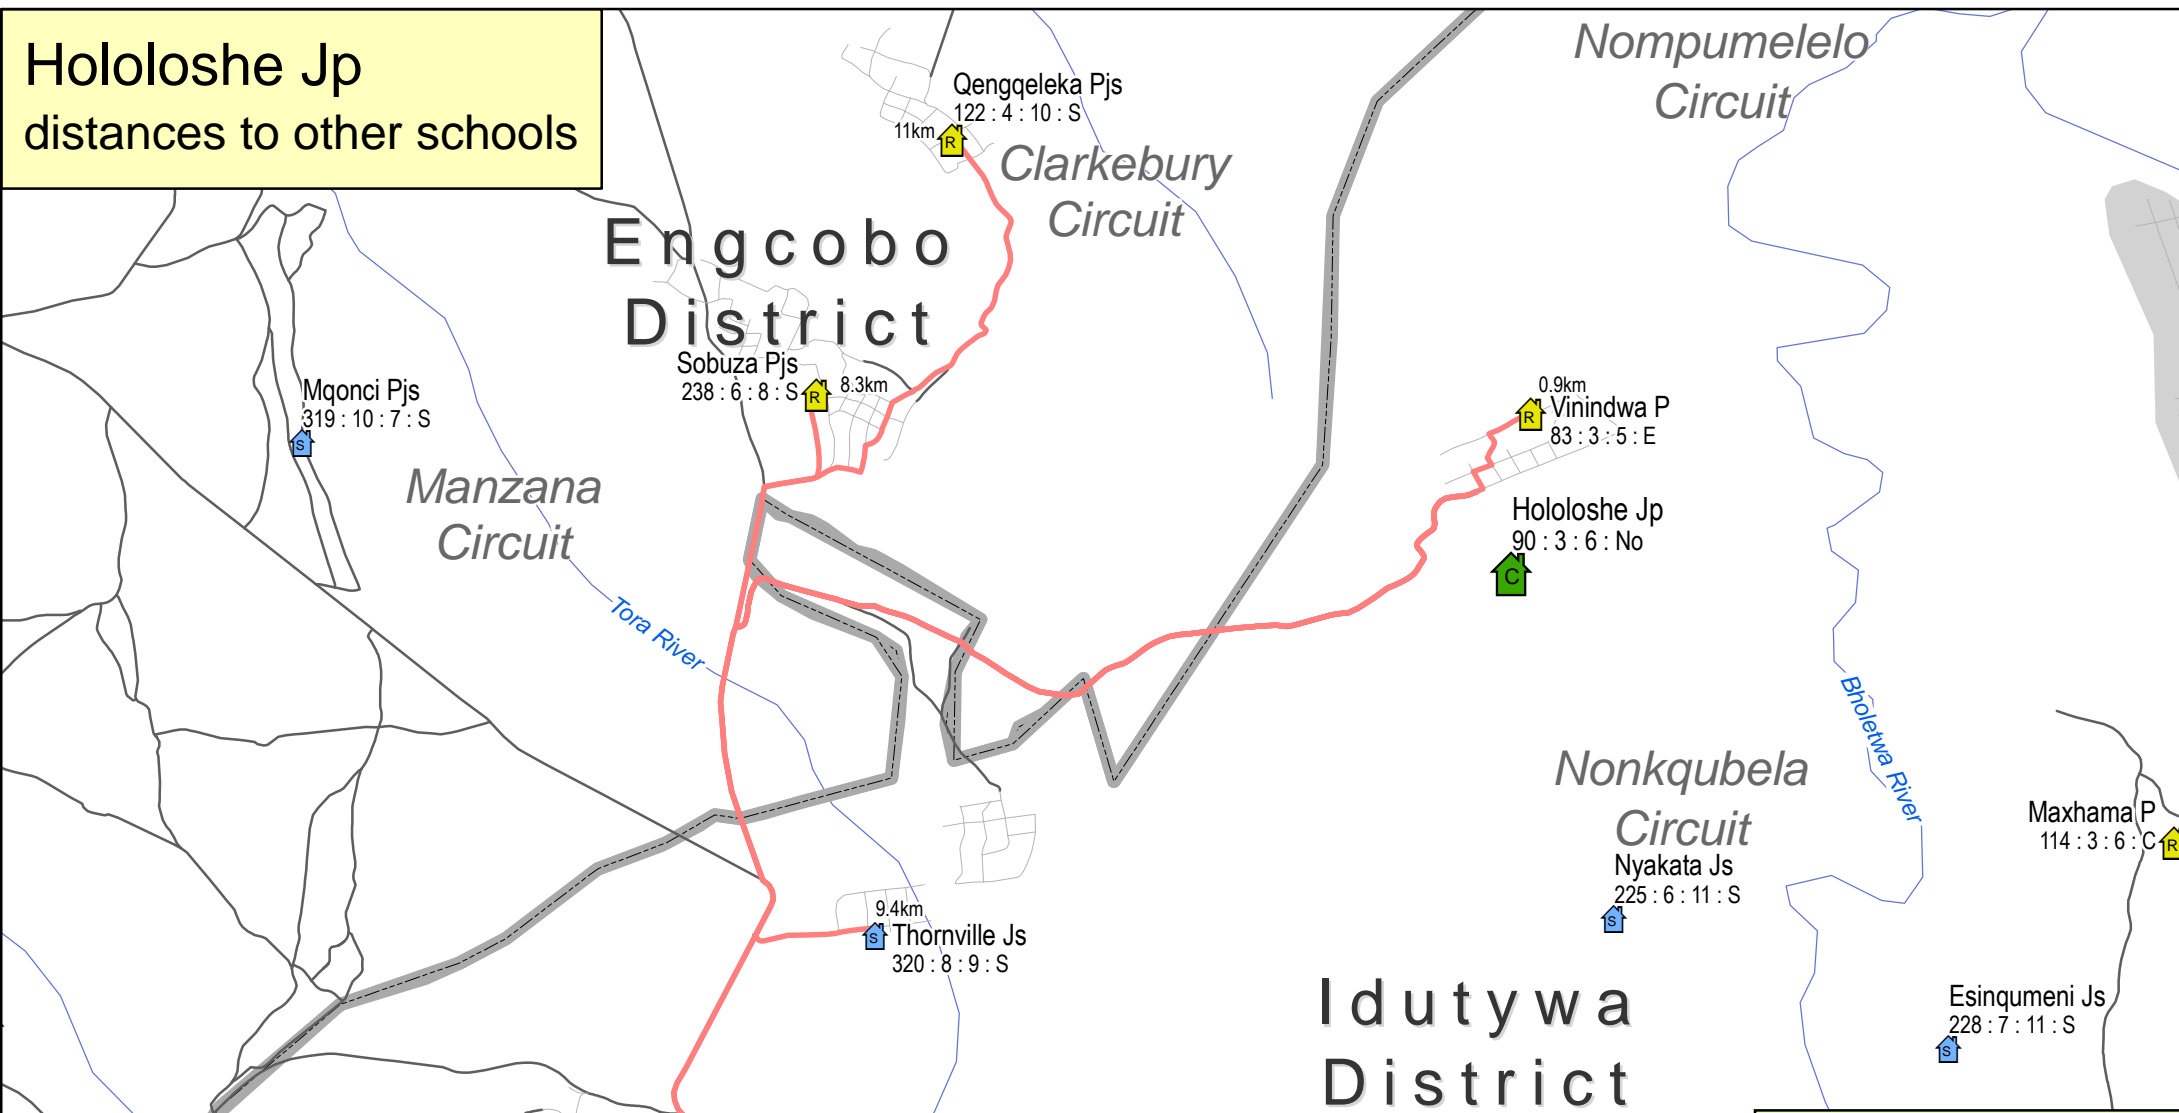

Hololoshe Jp distances to other schools

Legend

- School closure
- One teacher school
- Small school
- Other school
- Routes

School name
223 : 6 : 6 : No

Learners
Grade 1-12
2016 PPN

Classrooms
SASAMS

Power
No=None; E=Eskom;
G=Grid, C=GridConn;
S=Solar