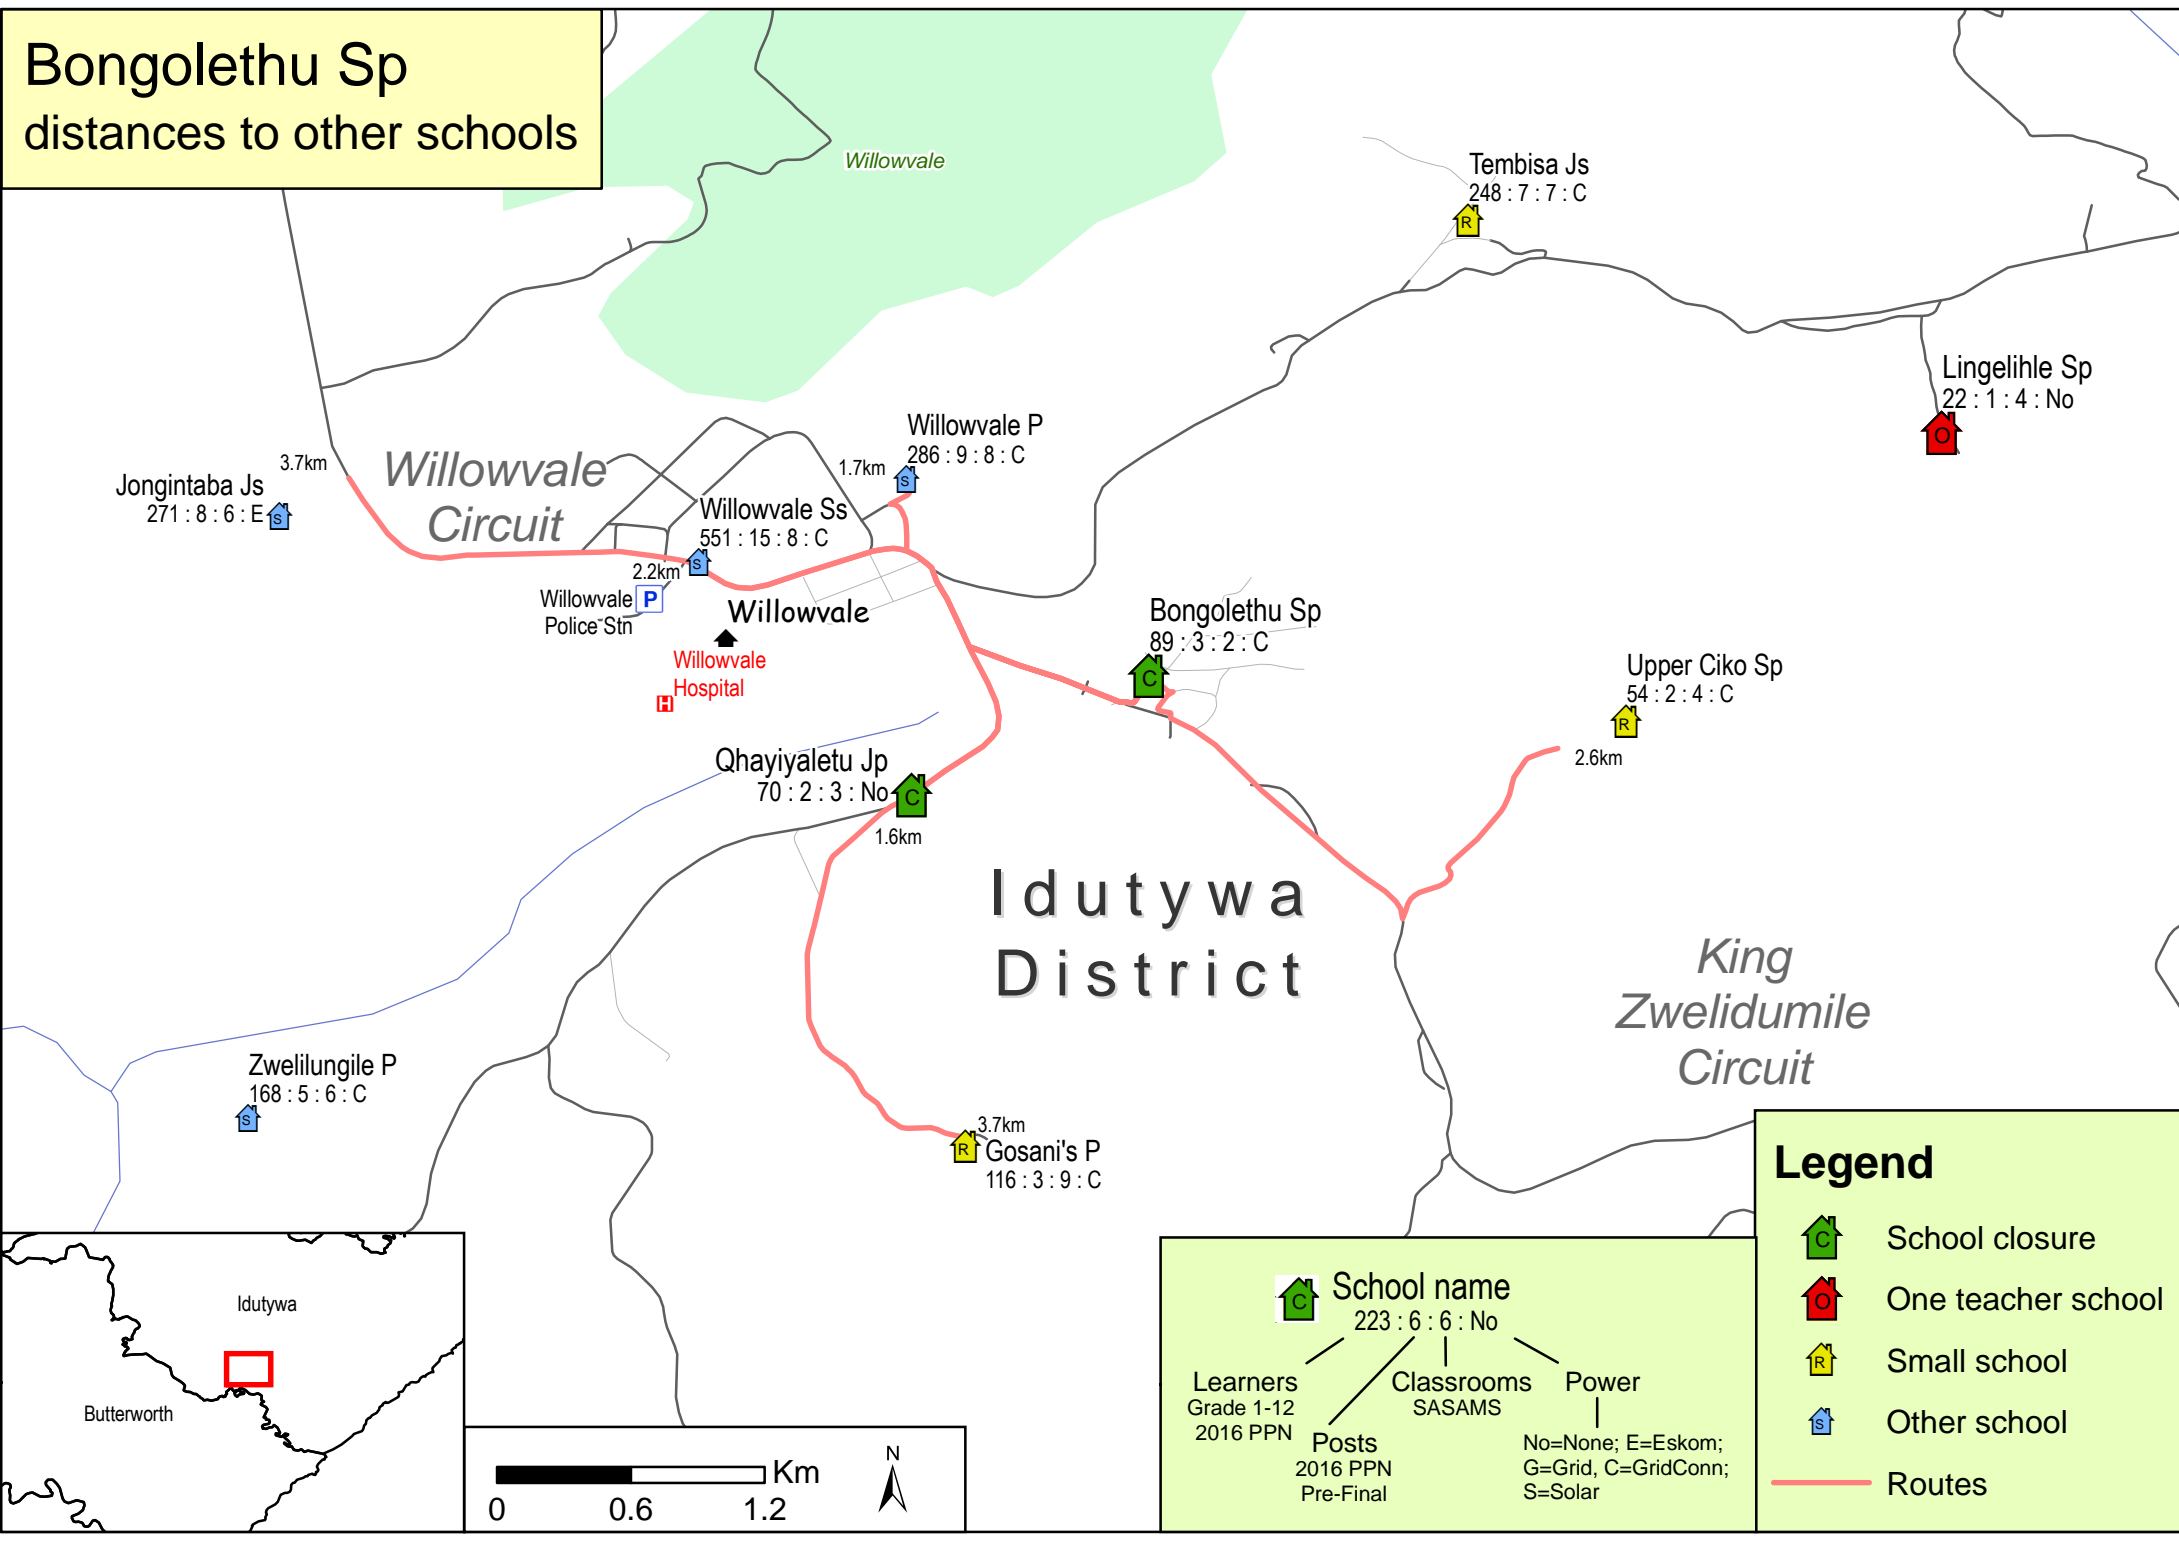

Bongolethu Sp distances to other schools

Legend

- School closure
- One teacher school
- Small school
- Other school
- Routes

School name
223 : 6 : 6 : No

Learners Grade 1-12 2016 PPN Posts 2016 PPN Pre-Final Classrooms SASAMS Power

No=None; E=Eskom; G=Grid, C=GridConn; S=Solar