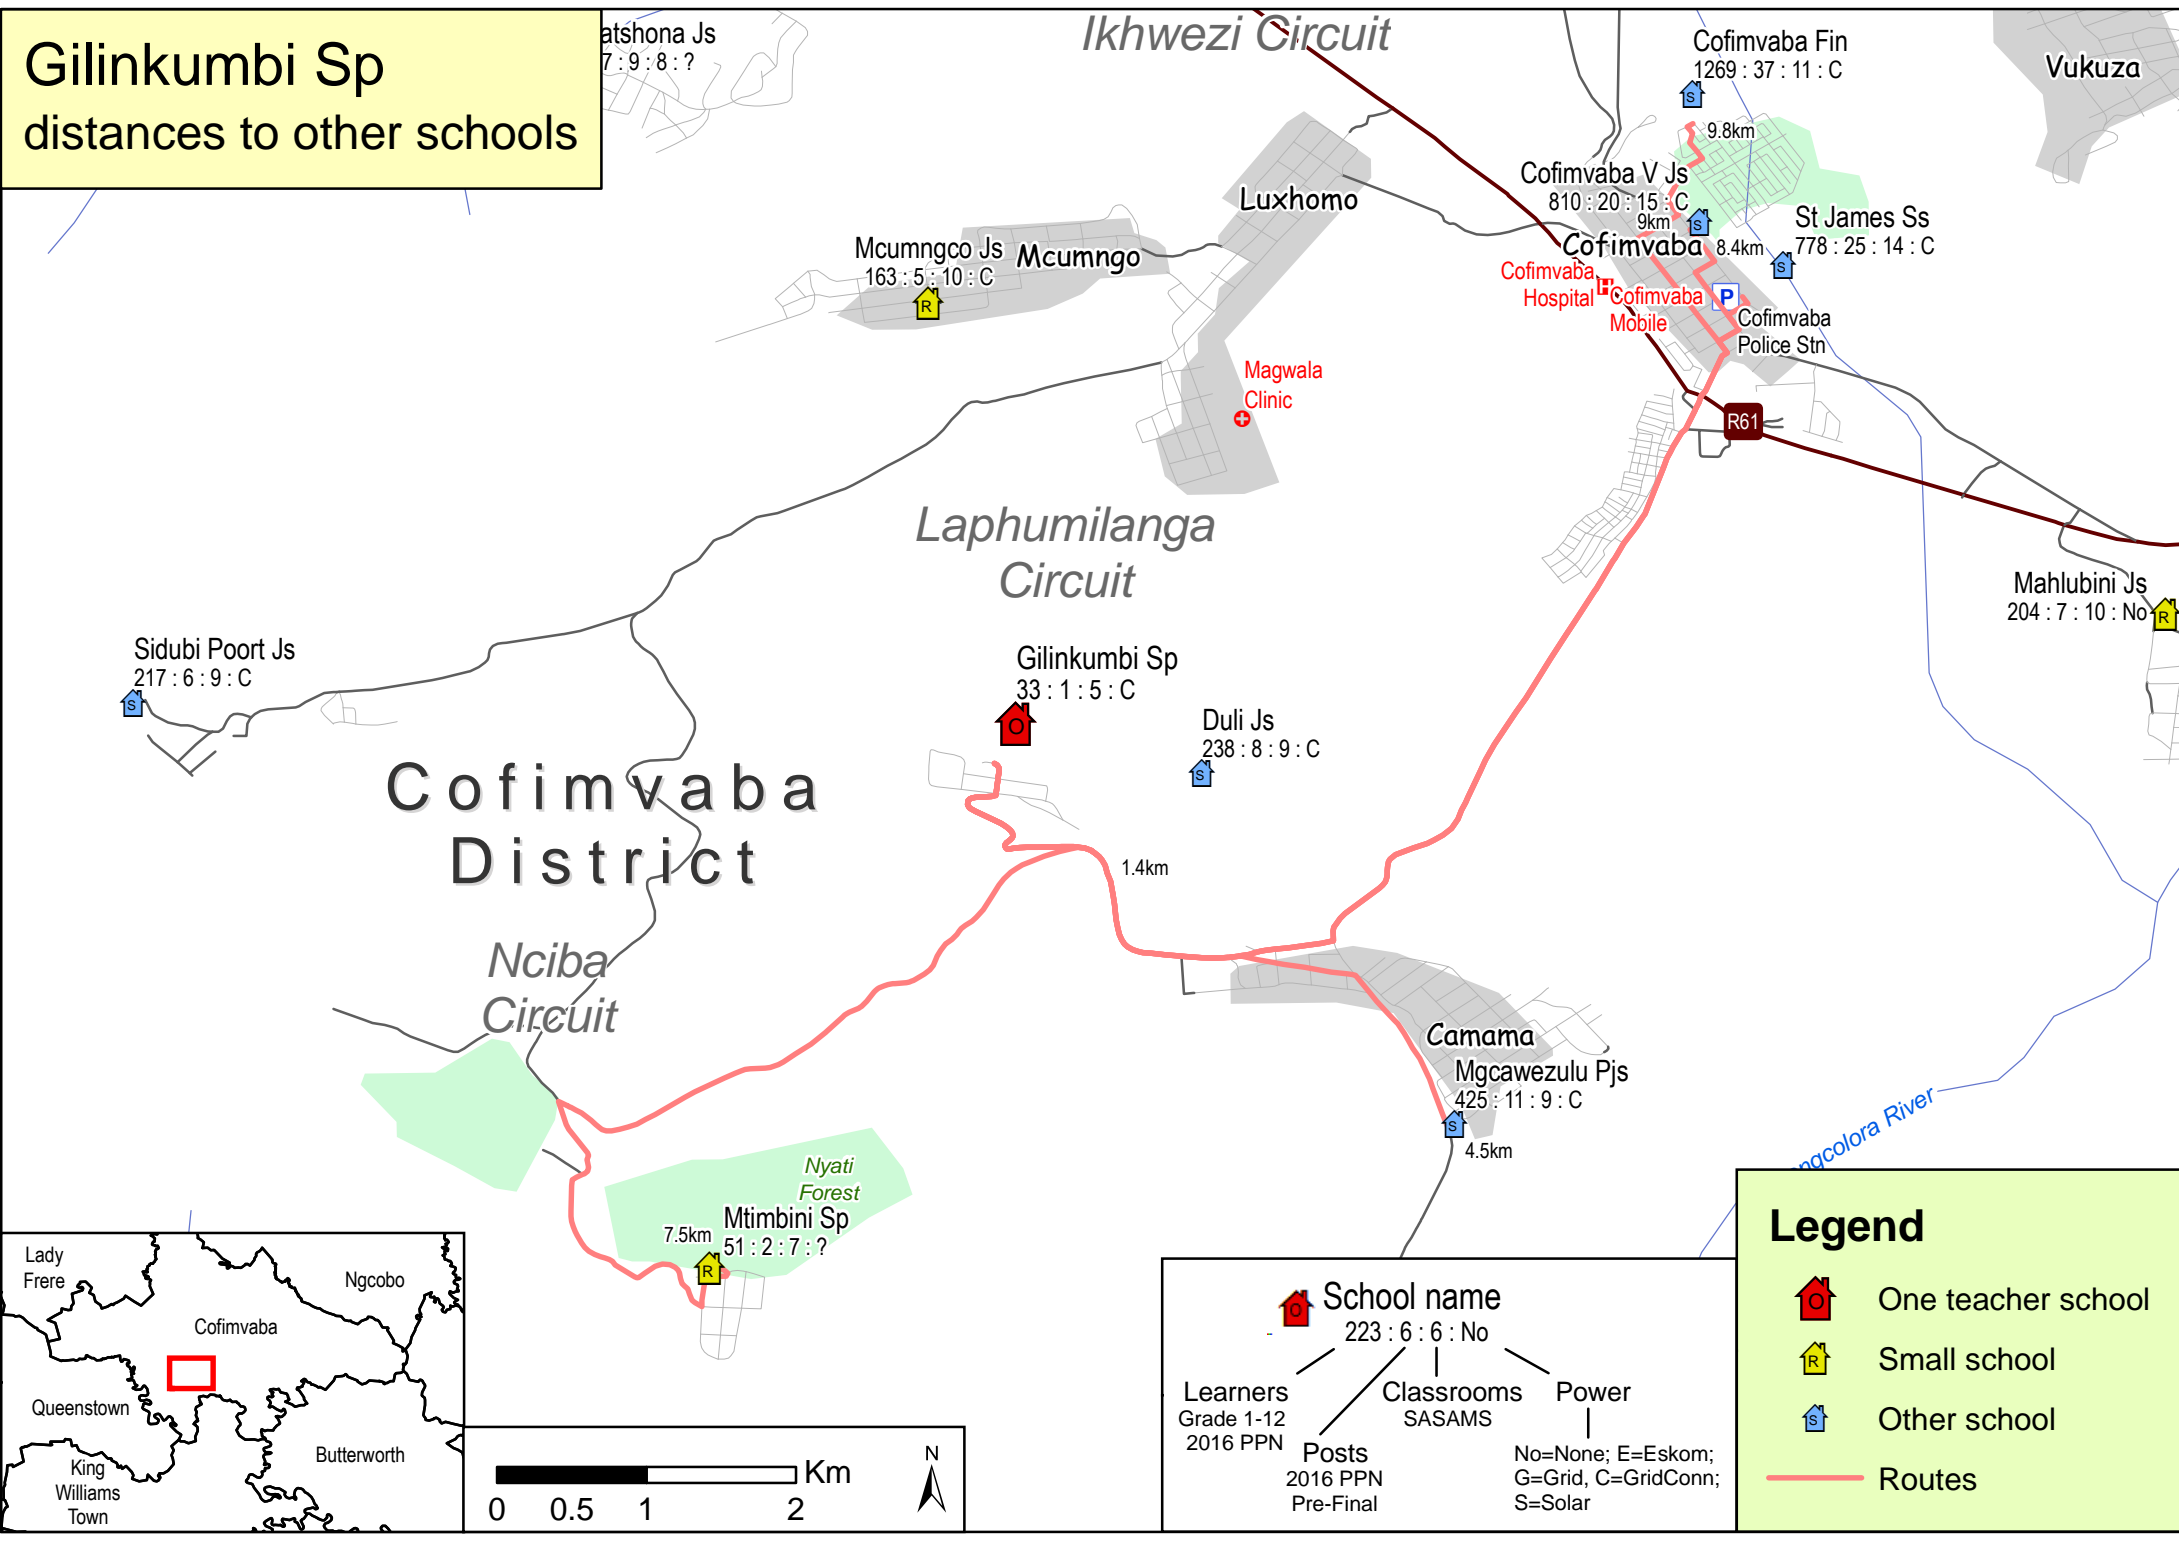

Gilinkumbi Sp distances to other schools

School name
223 : 6 : 6 : No

- Learners Grade 1-12 2016 PPN
- Classrooms SASAMS
- Power: No=None; E=Eskom; G=Grid, C=GridConn; S=Solar
- Posts 2016 PPN Pre-Final