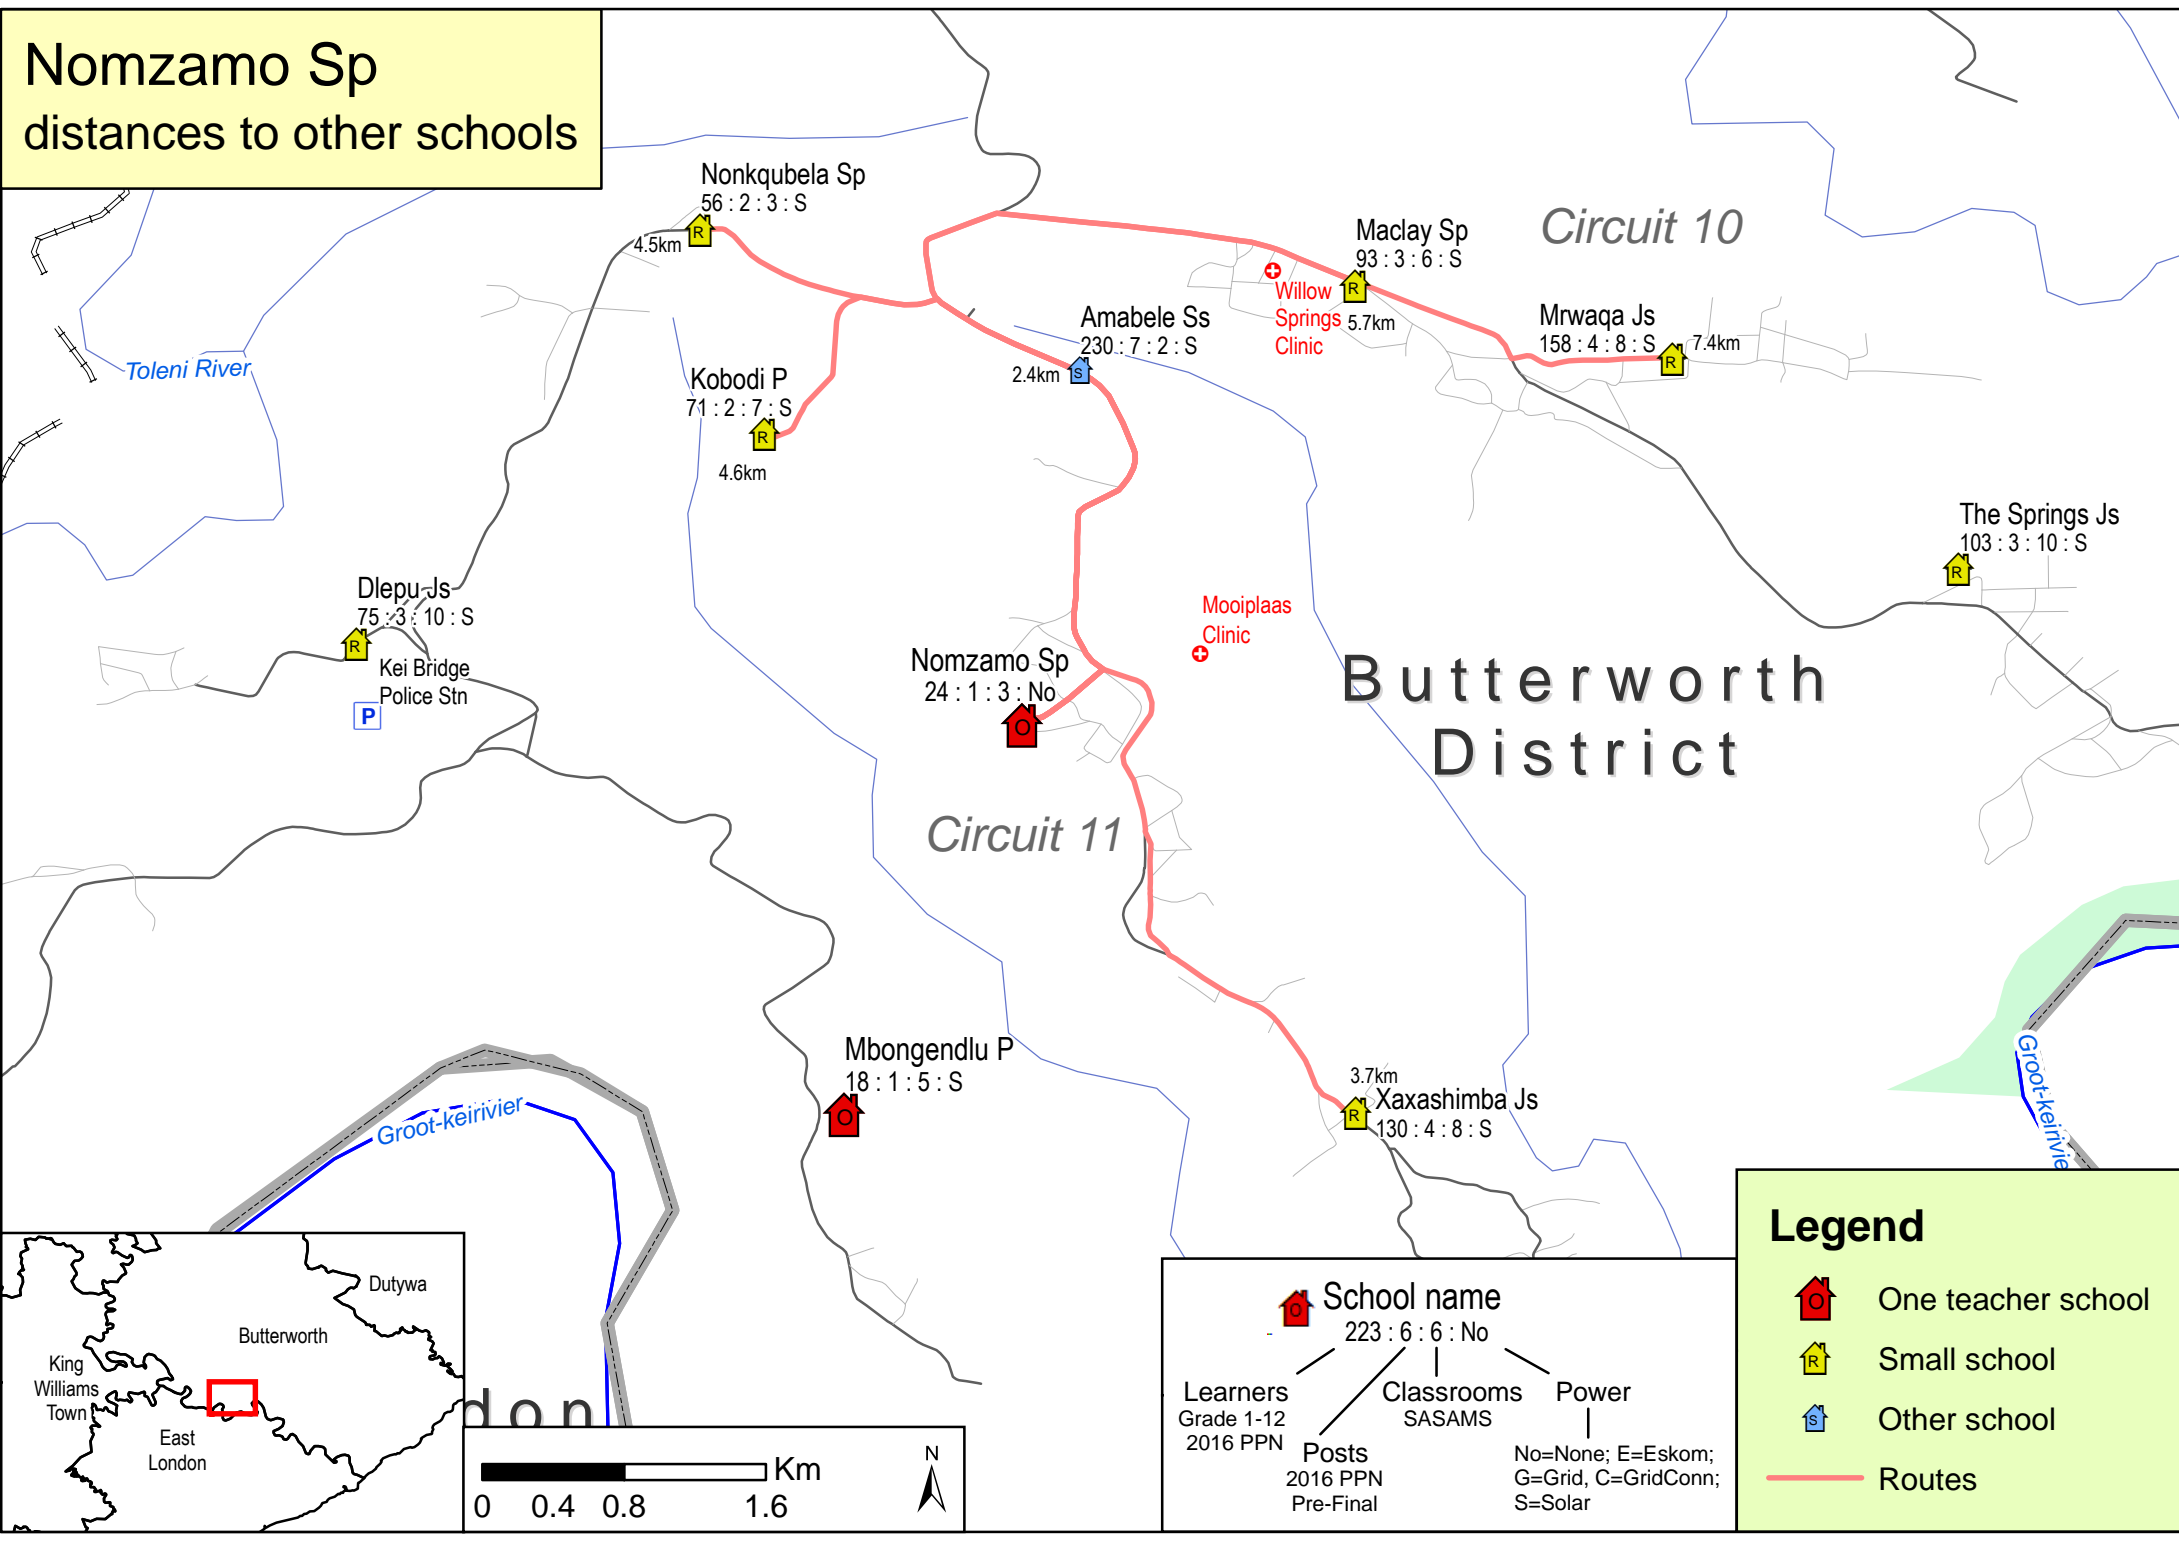

Nomzamo Sp distances to other schools

School name
223 : 6 : 6 : No

- Learners Grade 1-12 2016 PPN
- Classrooms SASAMS
- Power: No=None; E=Eskom; G=Grid, C=GridConn; S=Solar
- Posts 2016 PPN Pre-Final

Legend

- One teacher school
- Small school
- Other school
- Routes