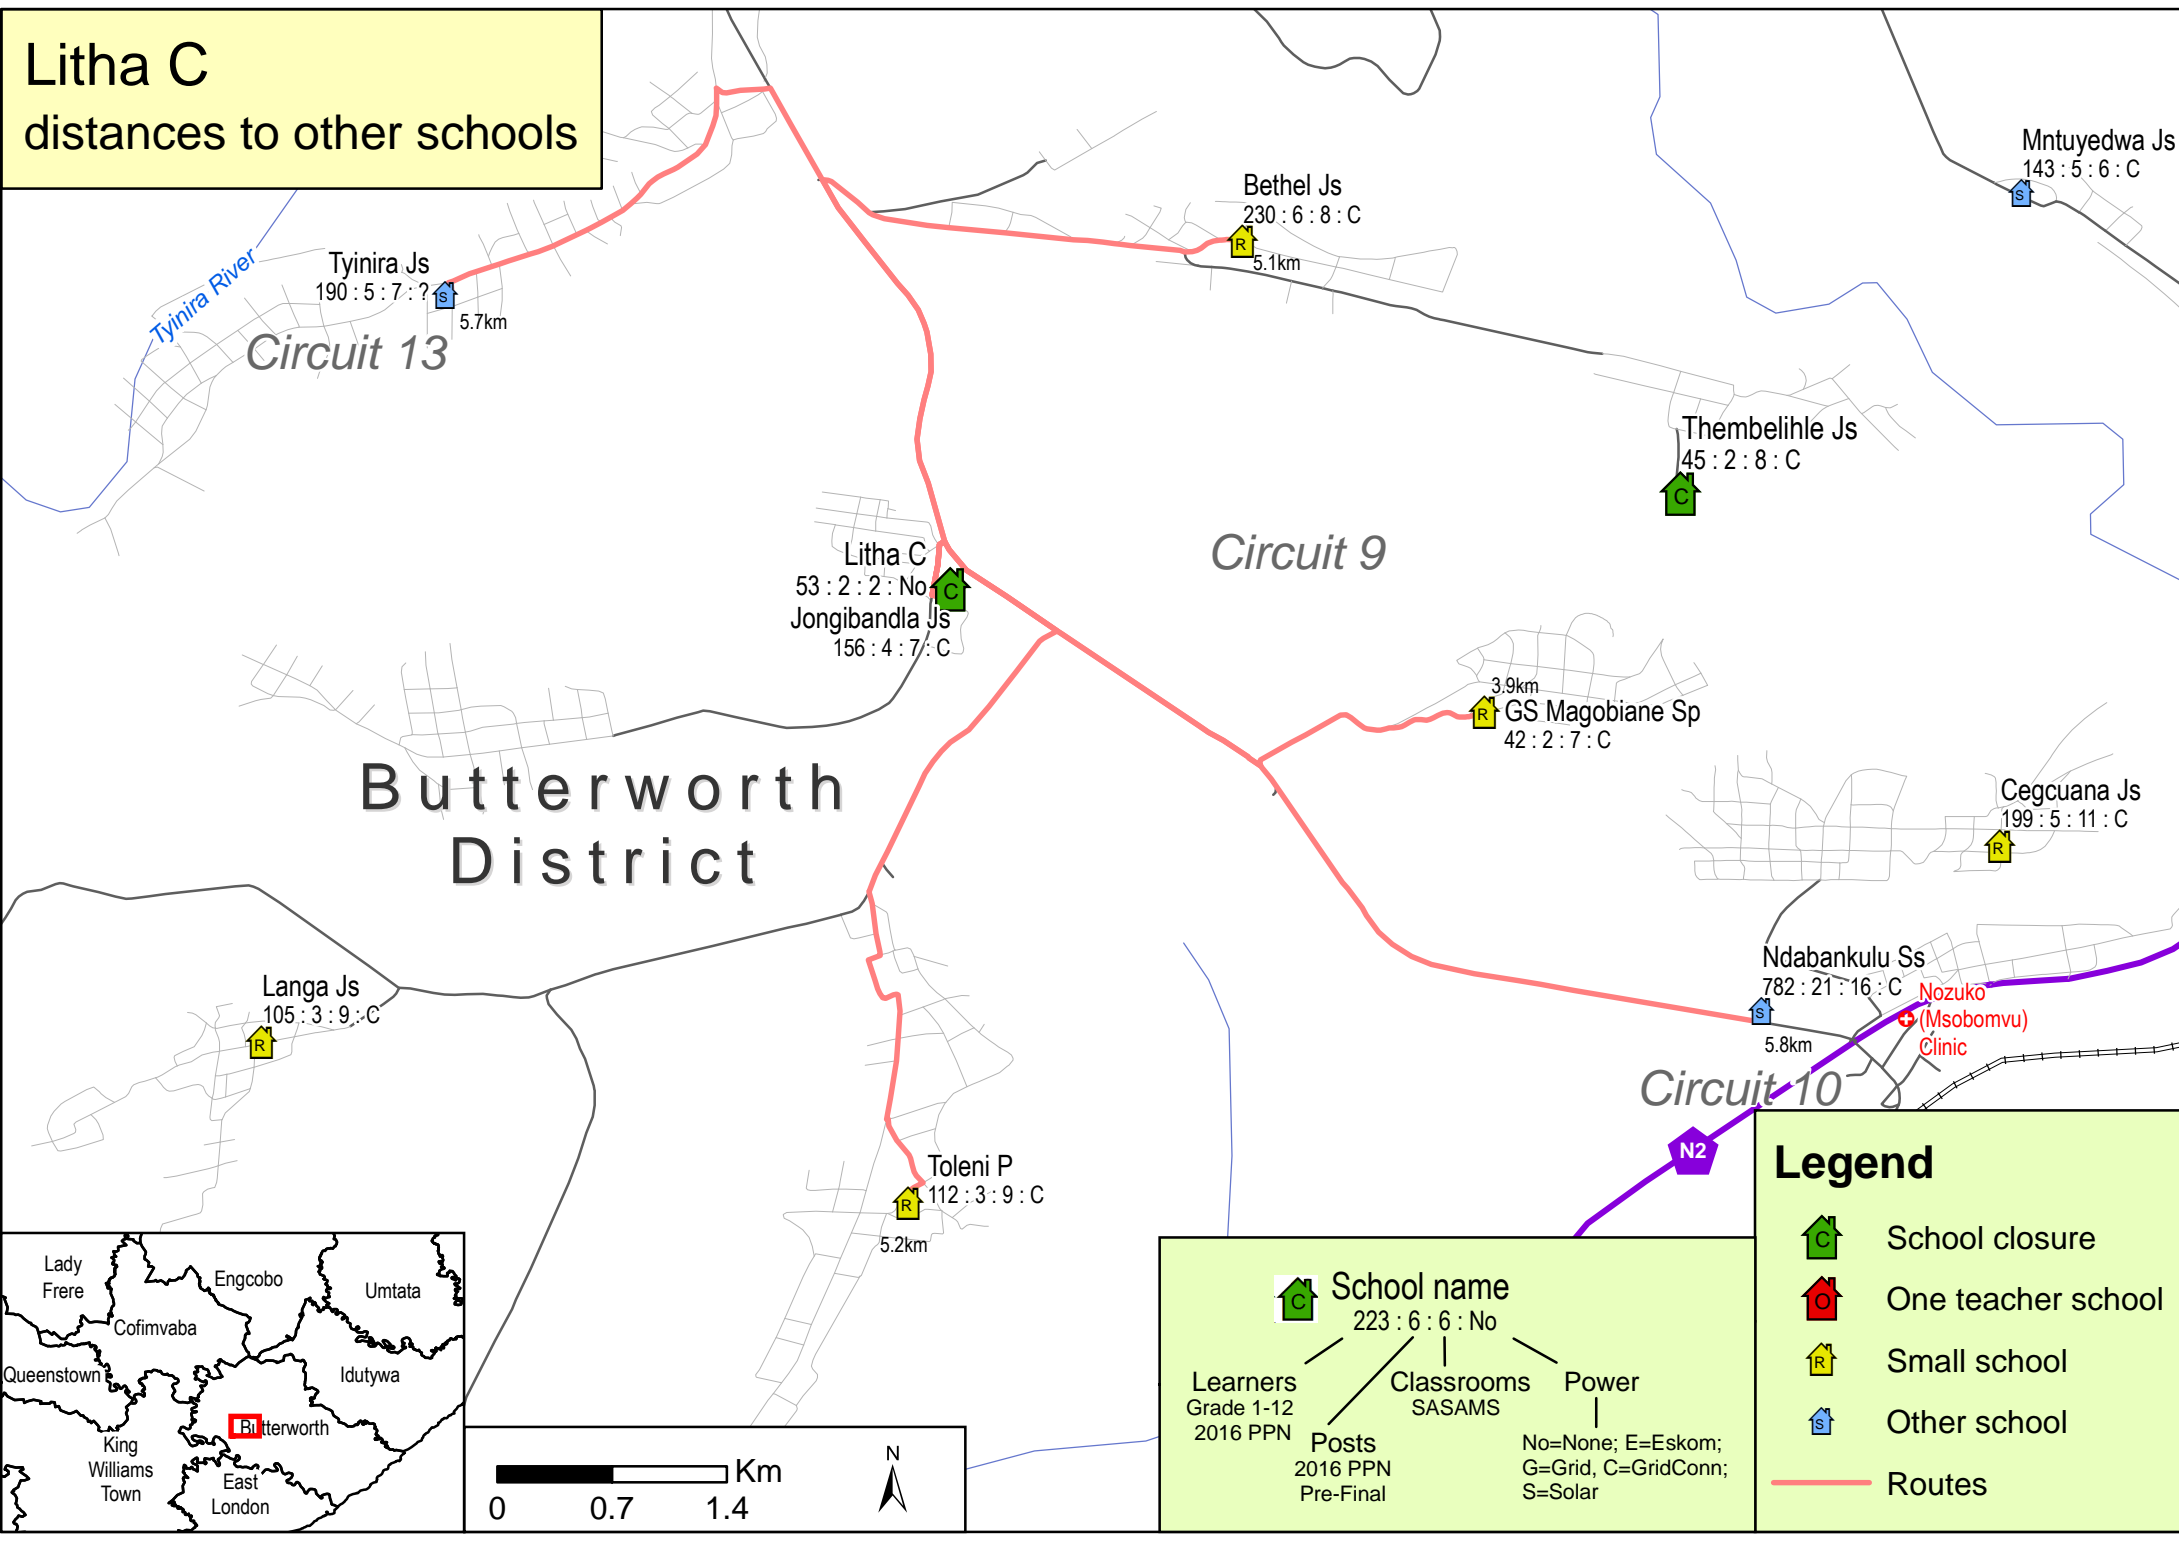

Litha C

distances to other schools

School name
223 : 6 : 6 : No

Learners
Grade 1-12
2016 PPN

Classrooms
SASAMS

Power
No=None; E=Eskom;
G=Grid, C=GridConn;
S=Solar

Posts
2016 PPN
Pre-Final